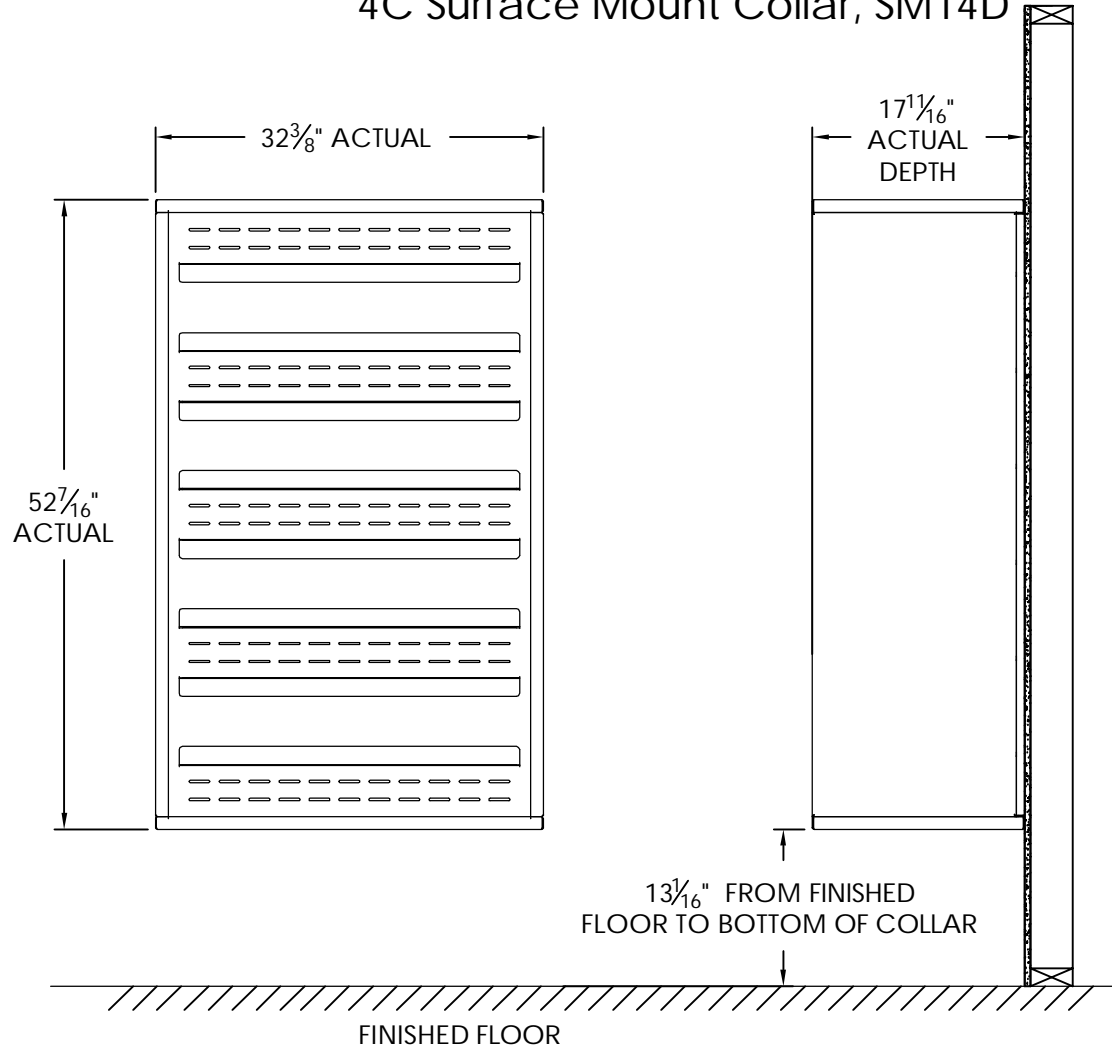

4C Surface Mount Collar, SM14D

Notes:

1. Designed to mount Florence Versatile™ 4C mailbox double column 14-High Suite modules (sold separately).
2. For use with front loading modules only.

PRODUCT SERIES: VERSATILE™ 4C SURFACE MOUNT COLLAR

MODEL	SM14D	REV	B
SCALE	NONE	LAST REV DATE	
DRAWING NUMBER		DRAWN BY	
SM14DCS			