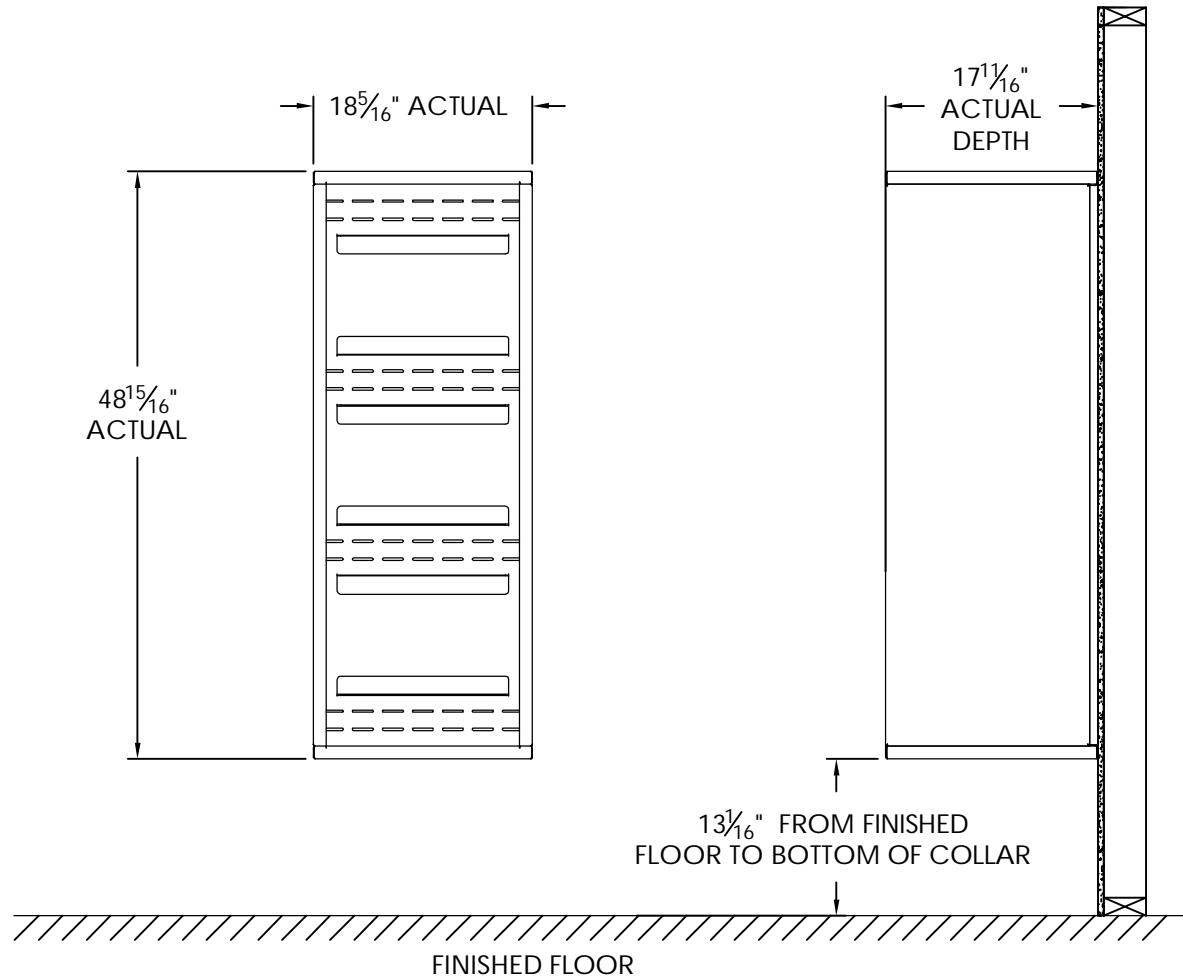

# 4C Surface Mount Collar, SM13S

**Notes:**

1. Designed to mount Florence Versatile™ 4C mailbox single column 13-High Suite modules (sold separately).
2. For use with front loading modules only.

PRODUCT SERIES: VERSATILE™ 4C SURFACE MOUNT COLLAR

MODEL	SM13S	REV	B
SCALE	NONE	LAST REV DATE	
DRAWING NUMBER		DRAWN BY	
SM13SCS			