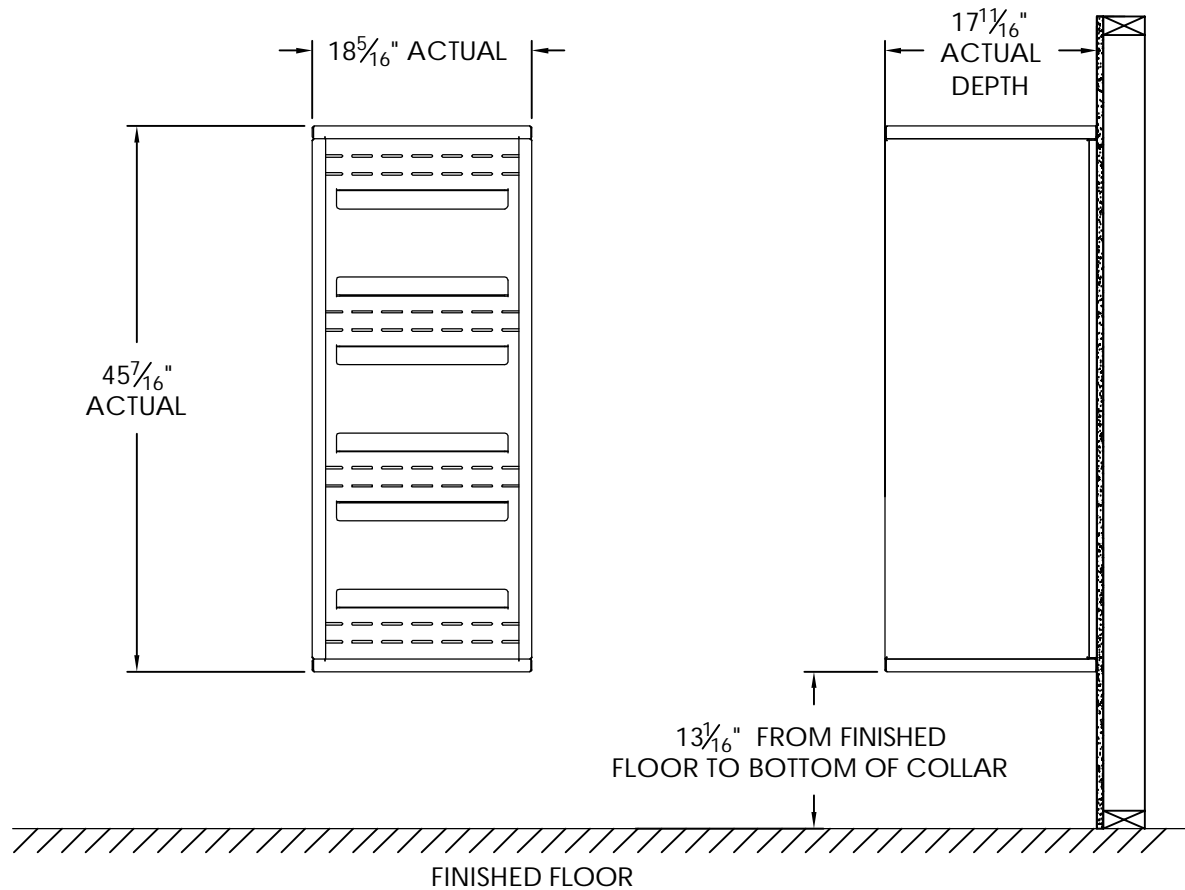

4C Surface Mount Collar, SM12S

Notes:

1. Designed to mount Florence Versatile™ 4C mailbox single column 12-High Suite modules (sold separately).
2. For use with front loading modules only.

PRODUCT SERIES: VERSATILE™ 4C SURFACE MOUNT COLLAR

MODEL	SM12S	REV	B
SCALE	NONE	LAST REV DATE	
DRAWING NUMBER		DRAWN BY	
SM12SCS			