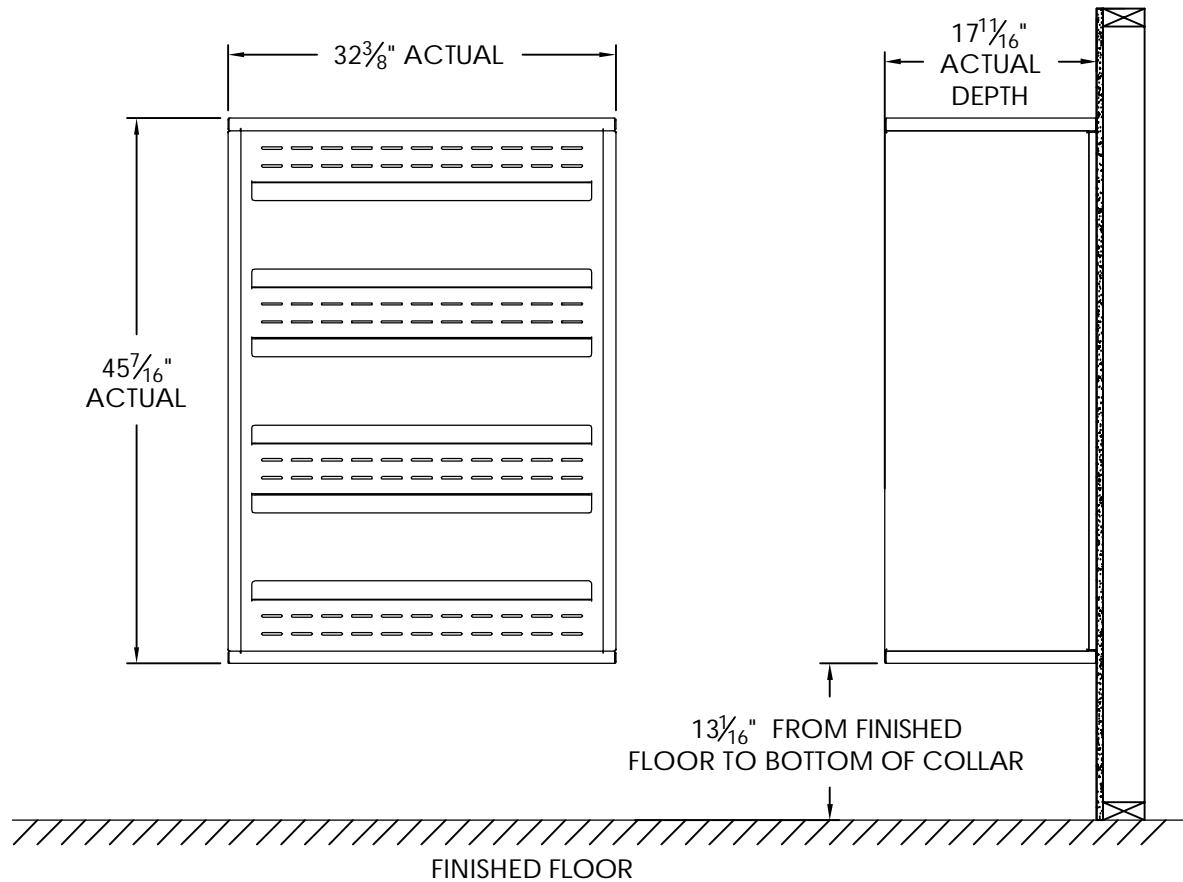

4C Surface Mount Collar, SM12D

Notes:

1. Designed to mount Florence Versatile™ 4C mailbox double column 12-High Suite modules (sold separately).
2. For use with front loading modules only.

PRODUCT SERIES: VERSATILE™ 4C SURFACE MOUNT COLLAR

MODEL	SM12D	REV	B
SCALE	NONE	LAST REV DATE	
DRAWING NUMBER		DRAWN BY	
SM12DCS			