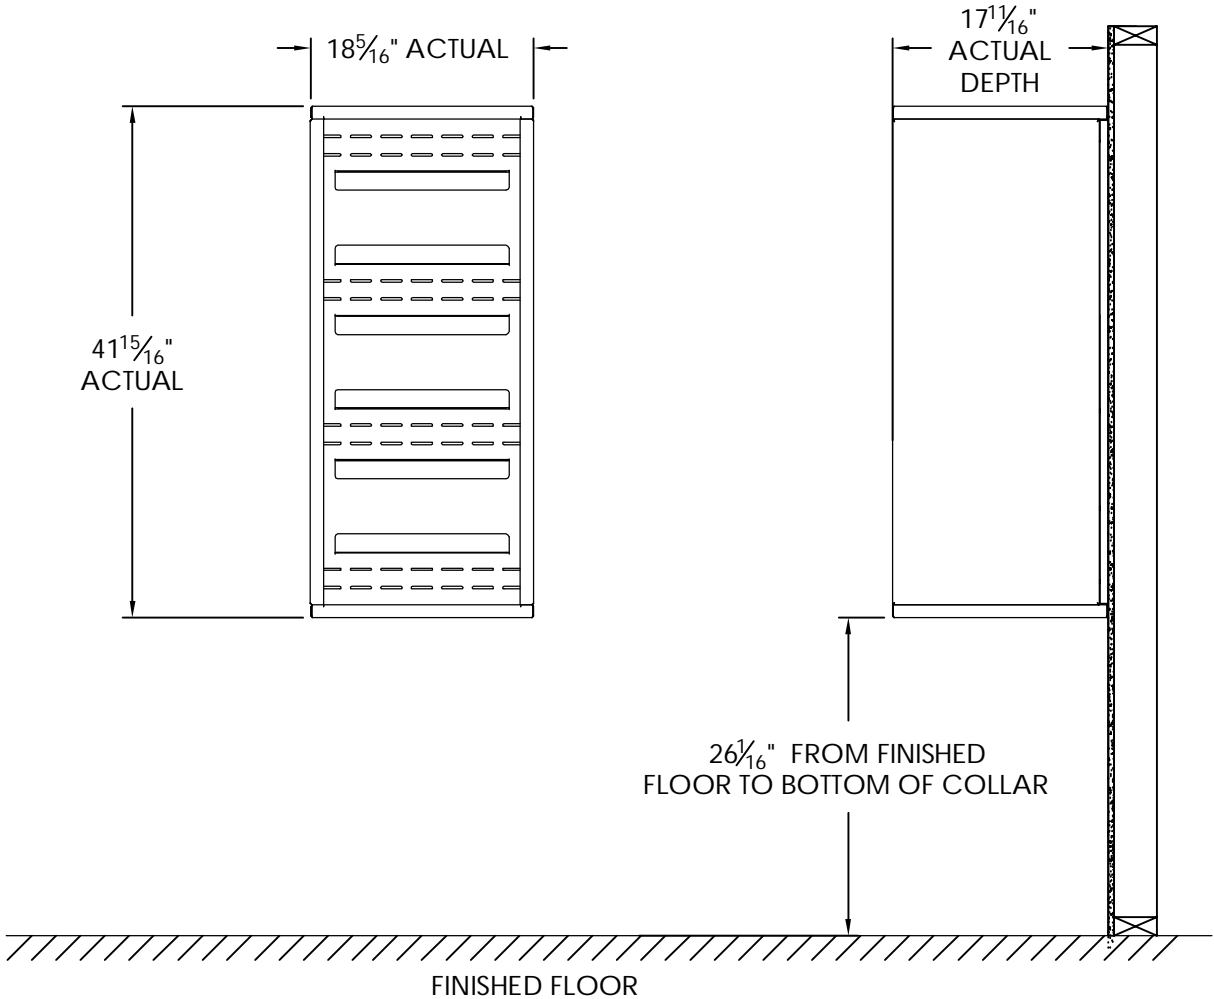

4C Surface Mount Collar, SM11S

- Notes:
1. Designed to mount Florence Versatile™ 4C mailbox single column 11-High Suite modules (sold separately).
 2. For use with front loading modules only.

PRODUCT SERIES: VERSATILE™ 4C SURFACE MOUNT COLLAR				
	MODEL	SM11S	REV	B
	SCALE	NONE	LAST REV DATE	
	DRAWING NUMBER		DRAWN BY	
		SM11SCS		