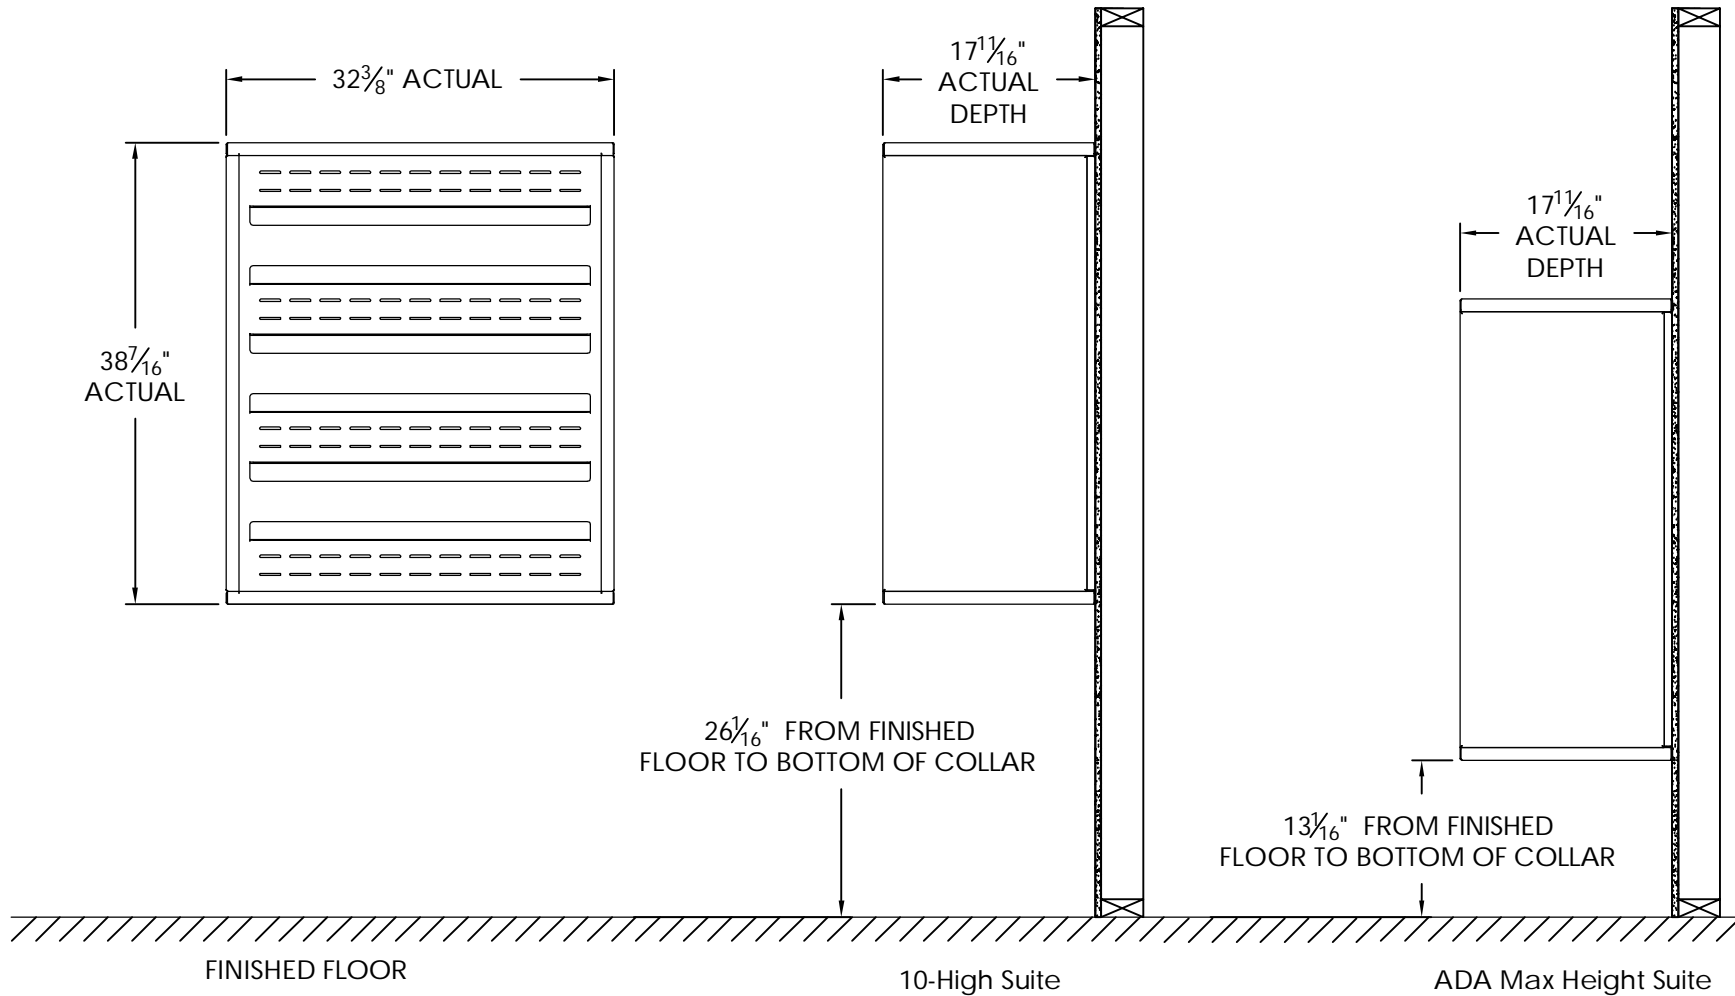

4C Surface Mount Collars, SM10D

Notes:

1. Designed to mount Florence Versatile™ 4C mailbox double column 10-High Suite and ADA Max Height Suite modules (sold separately).
2. For use with front loading modules only.

PRODUCT SERIES: VERSATILE™ 4C SURFACE MOUNT COLLAR

MODEL	SM10D	REV	C
SCALE	NONE	LAST REV DATE	
DRAWING NUMBER		DRAWN BY	
SM10DCS			