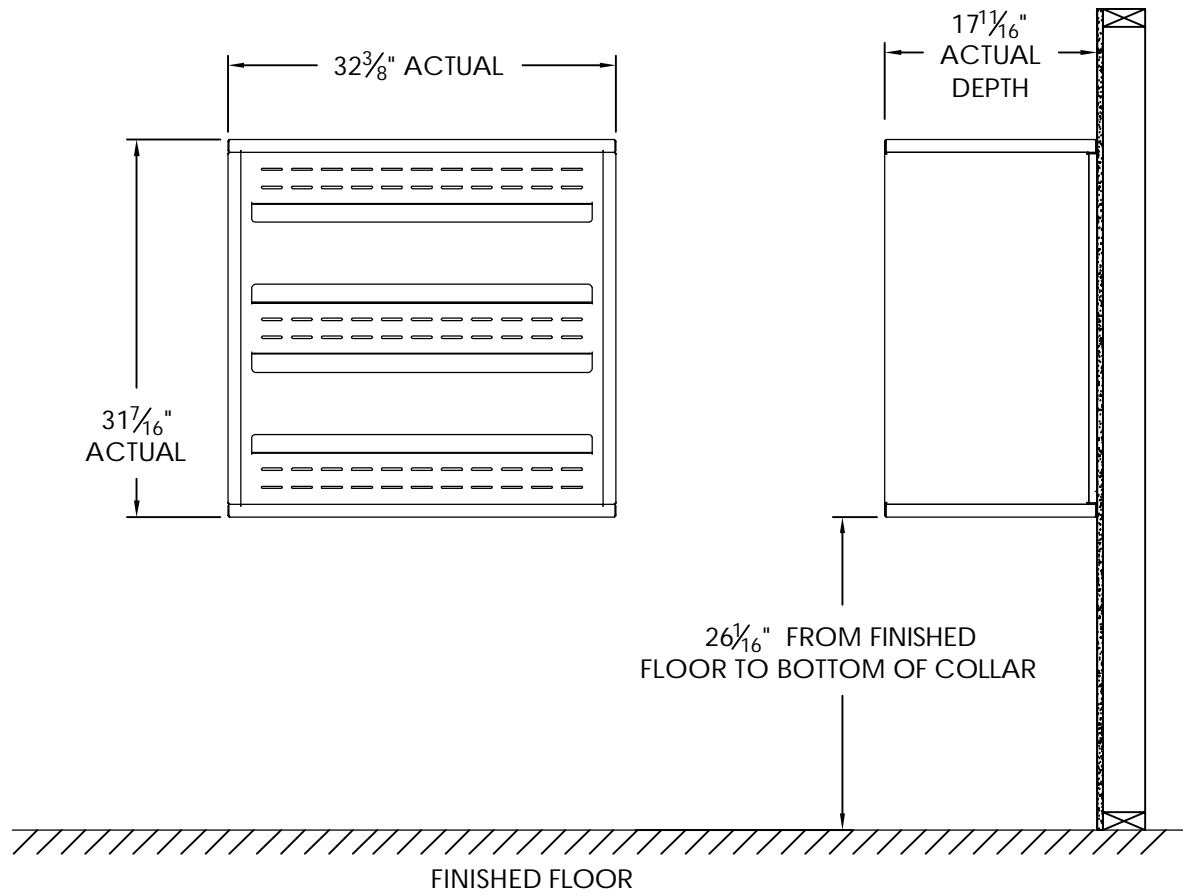

4C Surface Mount Collar, SM08D

Notes:

1. Designed to mount Florence Versatile™ 4C mailbox double column 8-High Suite modules (sold separately).
2. For use with front loading modules only.

PRODUCT SERIES: VERSATILE™ 4C SURFACE MOUNT COLLAR

MODEL	SM08D	REV	B
SCALE	NONE	LAST REV DATE	
DRAWING NUMBER		DRAWN BY	
SM08DCS			