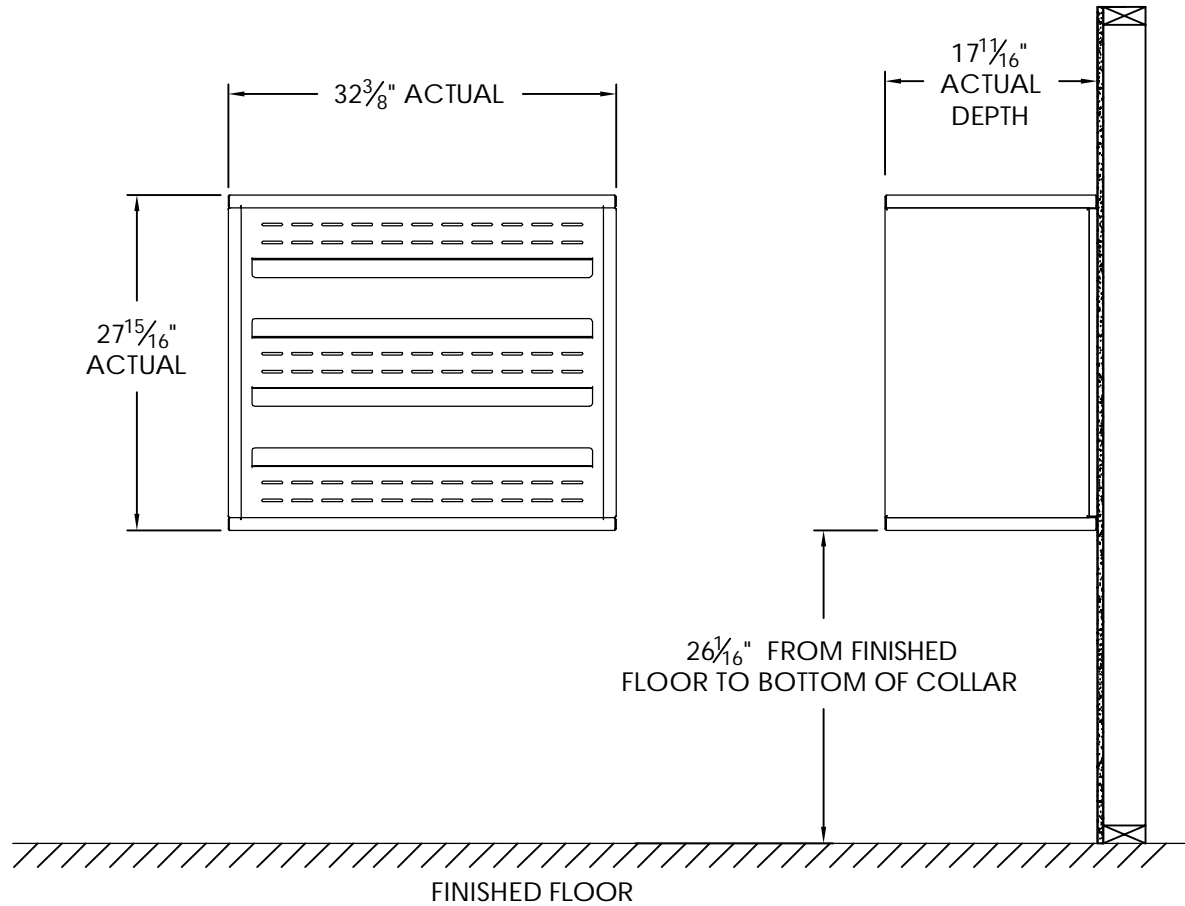

4C Surface Mount Collar, SM07D

Notes:

1. Designed to mount Florence Versatile™ 4C mailbox double column 7-High Suite modules (sold separately).
2. For use with front loading modules only.

PRODUCT SERIES: VERSATILE™ 4C SURFACE MOUNT COLLAR

MODEL	SM07D	REV	B
SCALE	NONE	LAST REV DATE	
DRAWING NUMBER		DRAWN BY	
SM07DCS			