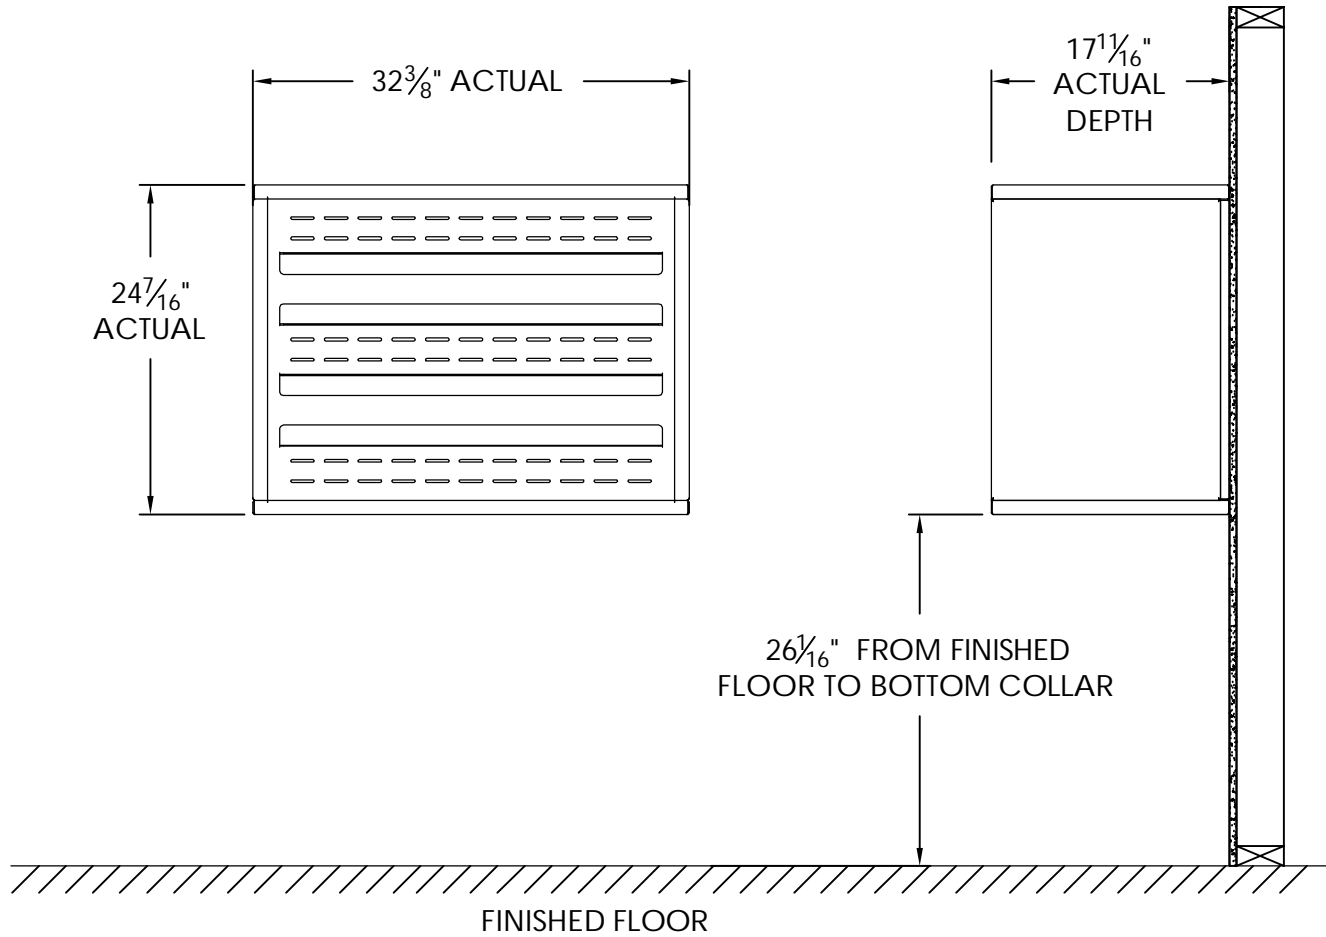

# 4C Surface Mount Collar, SM06D

**Notes:**

1. Designed to mount Florence Versatile™ 4C mailbox double column 6-High Suite modules (sold separately).
2. For use with front loading modules only.

PRODUCT SERIES: VERSATILE™ 4C SURFACE MOUNT COLLAR

MODEL	SM06D	REV	B
SCALE	NONE	LAST REV DATE	
DRAWING NUMBER		DRAWN BY	
SM06DCS			