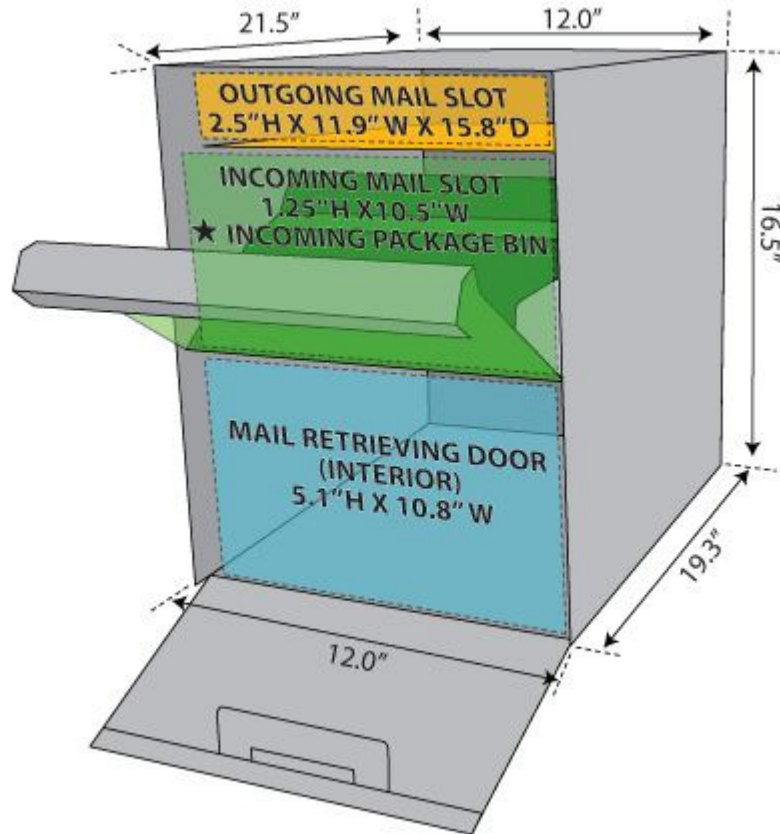

Curbside Package Master Specs

★ Variable: Accepts packages 3.5"-4.5" H x 3.5"-4.5" W x 10.5" L

Outgoing Mail

Incoming Packages ★

★ Variable: Accepts Packages 3.5"-4.5" H x 3.5"-4.5" W x 10.5" L