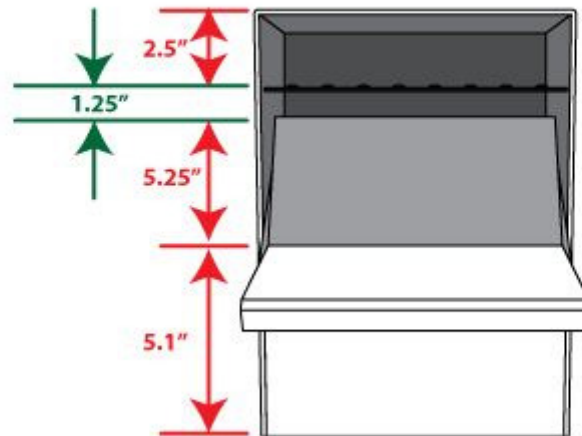

Curbside Package Master Specs

★ Variable: Accepts packages 3.5"-4.5" H x 3.5"-4.5" W x 10.5" L

Outgoing Mail

Incoming Packages ★

★ Variable: Accepts Packages 3.5"-4.5" H x 3.5"-4.5" W x 10.5" L