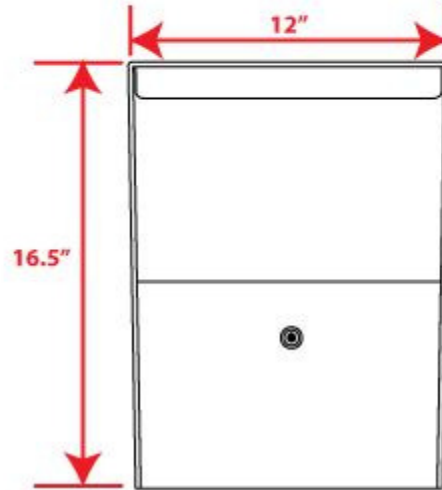

Curbside Package Master Specs

★ Variable: Accepts packages 3.5"-4.5" H x 3.5"-4.5" W x 10.5" L

Outgoing Mail

Incoming Packages ★

★ Variable: Accepts Packages 3.5"-4.5" H x 3.5"-4.5" W x 10.5" L