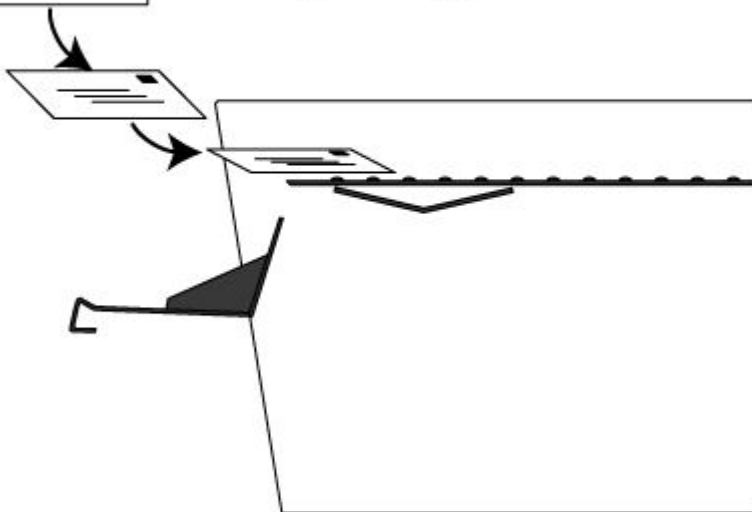

Curbside Package Master Specs

★ Variable: Accepts packages 3.5"-4.5" H x 3.5"-4.5" W x 10.5" L

Outgoing Mail

Incoming Packages ★

★ Variable: Accepts Packages 3.5"-4.5" H x 3.5"-4.5" W x 10.5" L