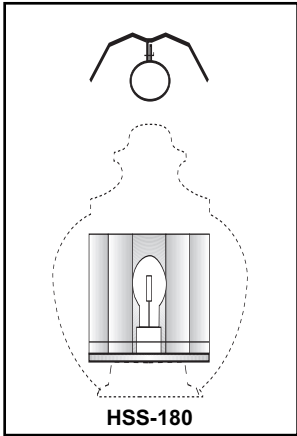

House Shields

House side shields are available to cutoff all direct light through certain horizontal angles. Both models clamp around the socket and are designed to be positioned in the field after installation of the fixture. Fits medium base socket unless other option is specified.

1. **Item #**
   HSS-180 (180 degree cutoff)
   HSS-90 (90 degree cutoff)