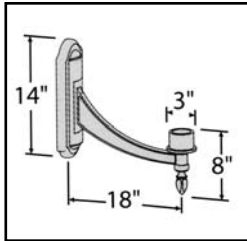

Lamp Arms

Lighting Arm
Item # W8317