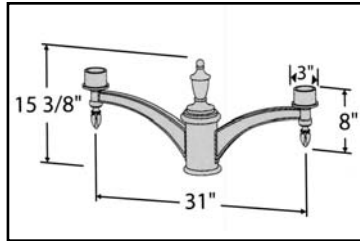

- Item #**
HSS-180 (180 degree cutoff)
HSS-90 (90 degree cutoff)

Lamp Arms

Lighting Arm
 Item # W8317

Lighting Arm
 Item # W8311

Lighting Arms
 Item #P8327

Lighting Arms
 Item # P8321

Lighting Arms
 Item # P8341