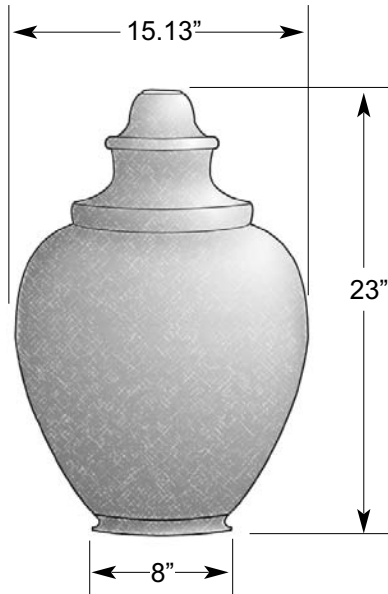

Item # **PC1023CL**