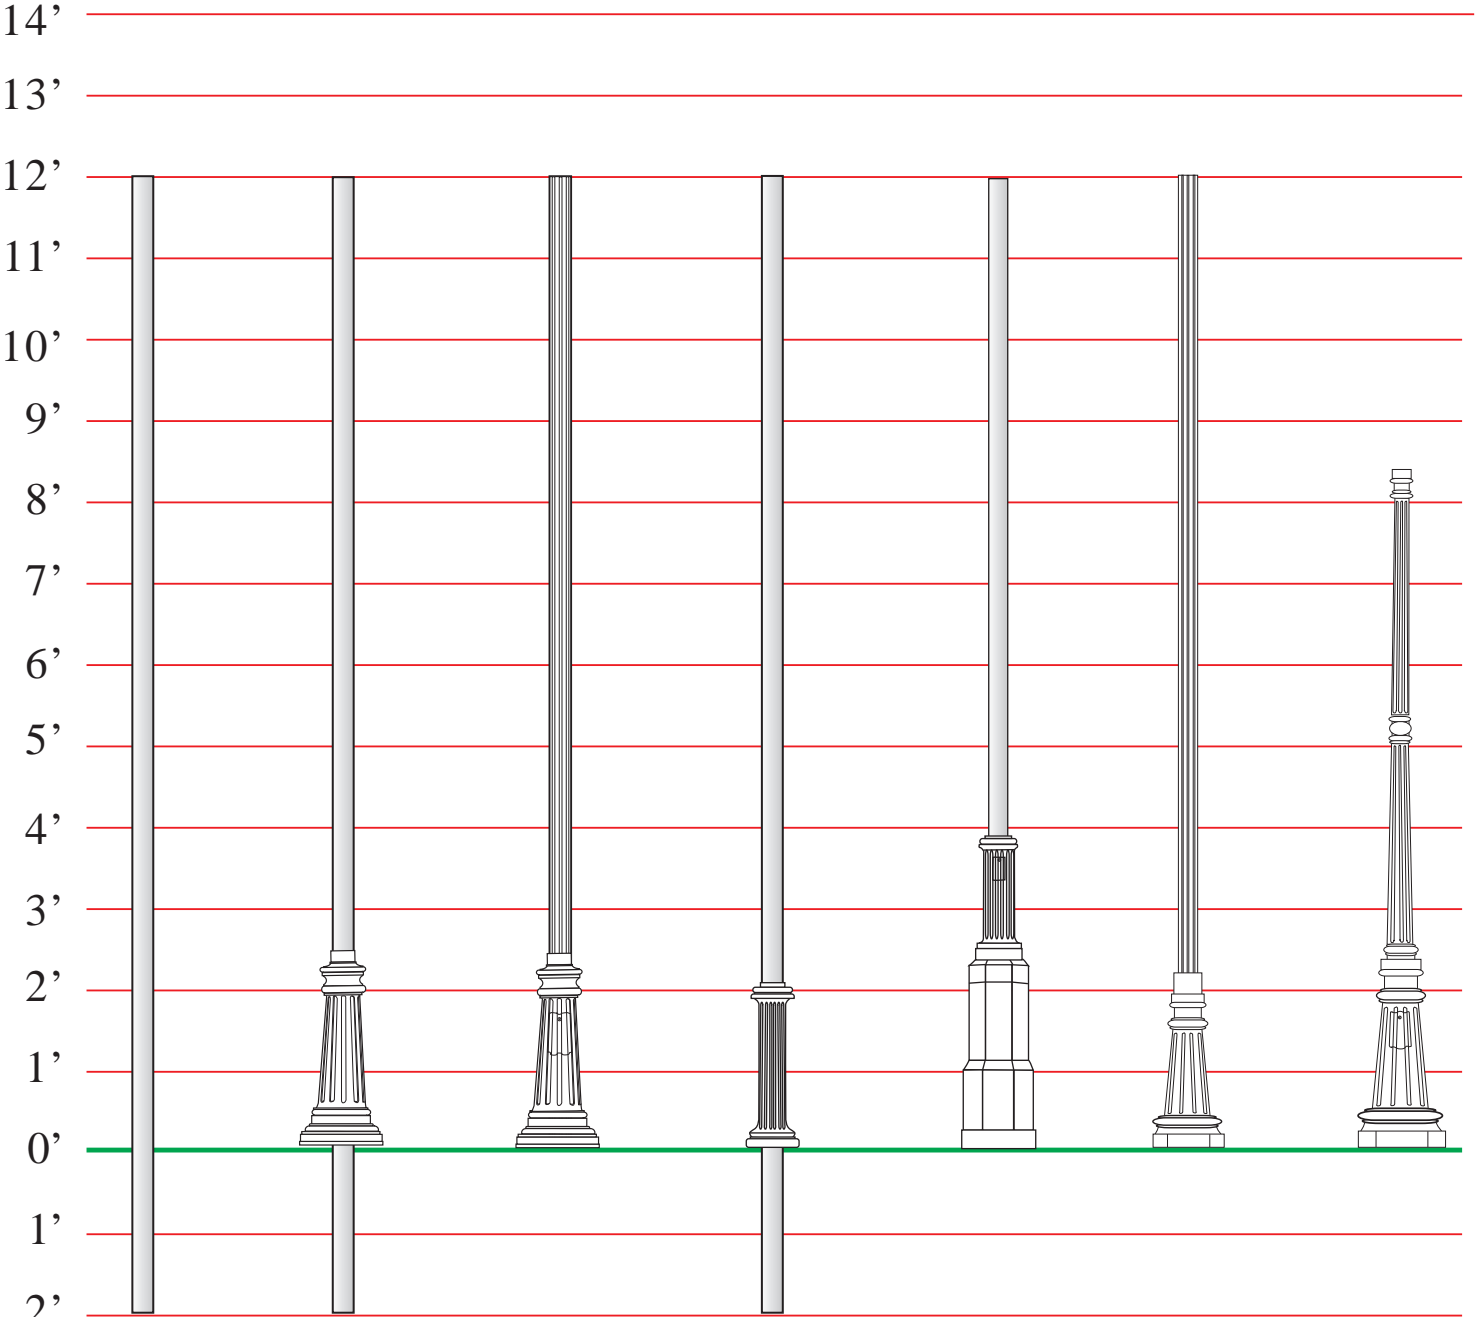

4** 3" O/D Smooth Post.	WRB6- 4** 3" O/D Smooth Post w/ Wrap Around Base.	SMB1-** Surface Mount Base w/ 3"O/D Fluted Post and access door.	WRB1- 4** 3" O/D Smooth Post w/ Wrap Around Base.	SMB2-** Surface Mount Base w/ 3"O/D Smooth Post and access door.	507-** 3" O/D Fluted Post and Sculpted Base.	508 99" Cast Aluminum Post w/ access door.

1634 Latrobe-Derry Road Loyahanna, PA 15661
724/537-4711 Fax 724/537-9313
www.specialliteproducts.com customer_service@specialliteproducts.com