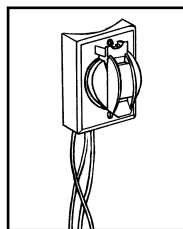

Post Electrical Outlet
Item # CO-268
Curved to fit 3" O/D post.
1 1/4" hole required.
120 Volt only.