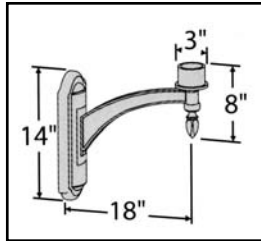

4** 3" O/D Smooth Post.	WRB6- 4** 3" O/D Smooth Post w/ Wrap Around Base.	SMB1-** Surface Mount Base w/ 3"O/D Fluted Post and access door.	WRB1- 4** 3" O/D Smooth Post w/ Wrap Around Base.	SMB2-** Surface Mount Base w/ 3"O/D Smooth Post and access door.	507-** 3" O/D Fluted Post and Sculpted Base.	508 99" Cast Aluminum Post w/ access door.
-------------------------------	--	--	--	--	---	---

1634 Latrobe-Derry Road Loyahanna, PA 15661
 724/537-4711 Fax 724/537-9313
www.specialliteproducts.com customer_service@specialliteproducts.com

Accessories

House Shields

House side shields are available to cutoff all direct light through certain horizontal angles. Both models clamp around the socket and are designed to be positioned in the field after installation of the fixture. Fits medium base socket unless other option is specified.

- Item #**
HSS-180 (180 degree cutoff)
HSS-90 (90 degree cutoff)

Lamp Arms

Lighting Arm
 Item # W8317

Lighting Arm
 Item # W8311

Lighting Arms
 Item #P8327

Lighting Arms
 Item # P8321

Lighting Arms
 Item # P8341