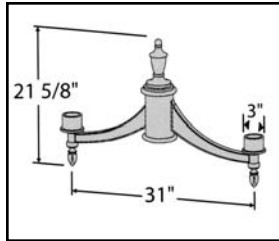

- Item #**
HSS-180 (180 degree cutoff)
HSS-90 (90 degree cutoff)

Lamp Arms

Lighting Arm
 Item # W8317

Lighting Arm
 Item # W8311

Lighting Arms
 Item #P8327

Lighting Arms
 Item # P8321

Lighting Arms
 Item # P8341