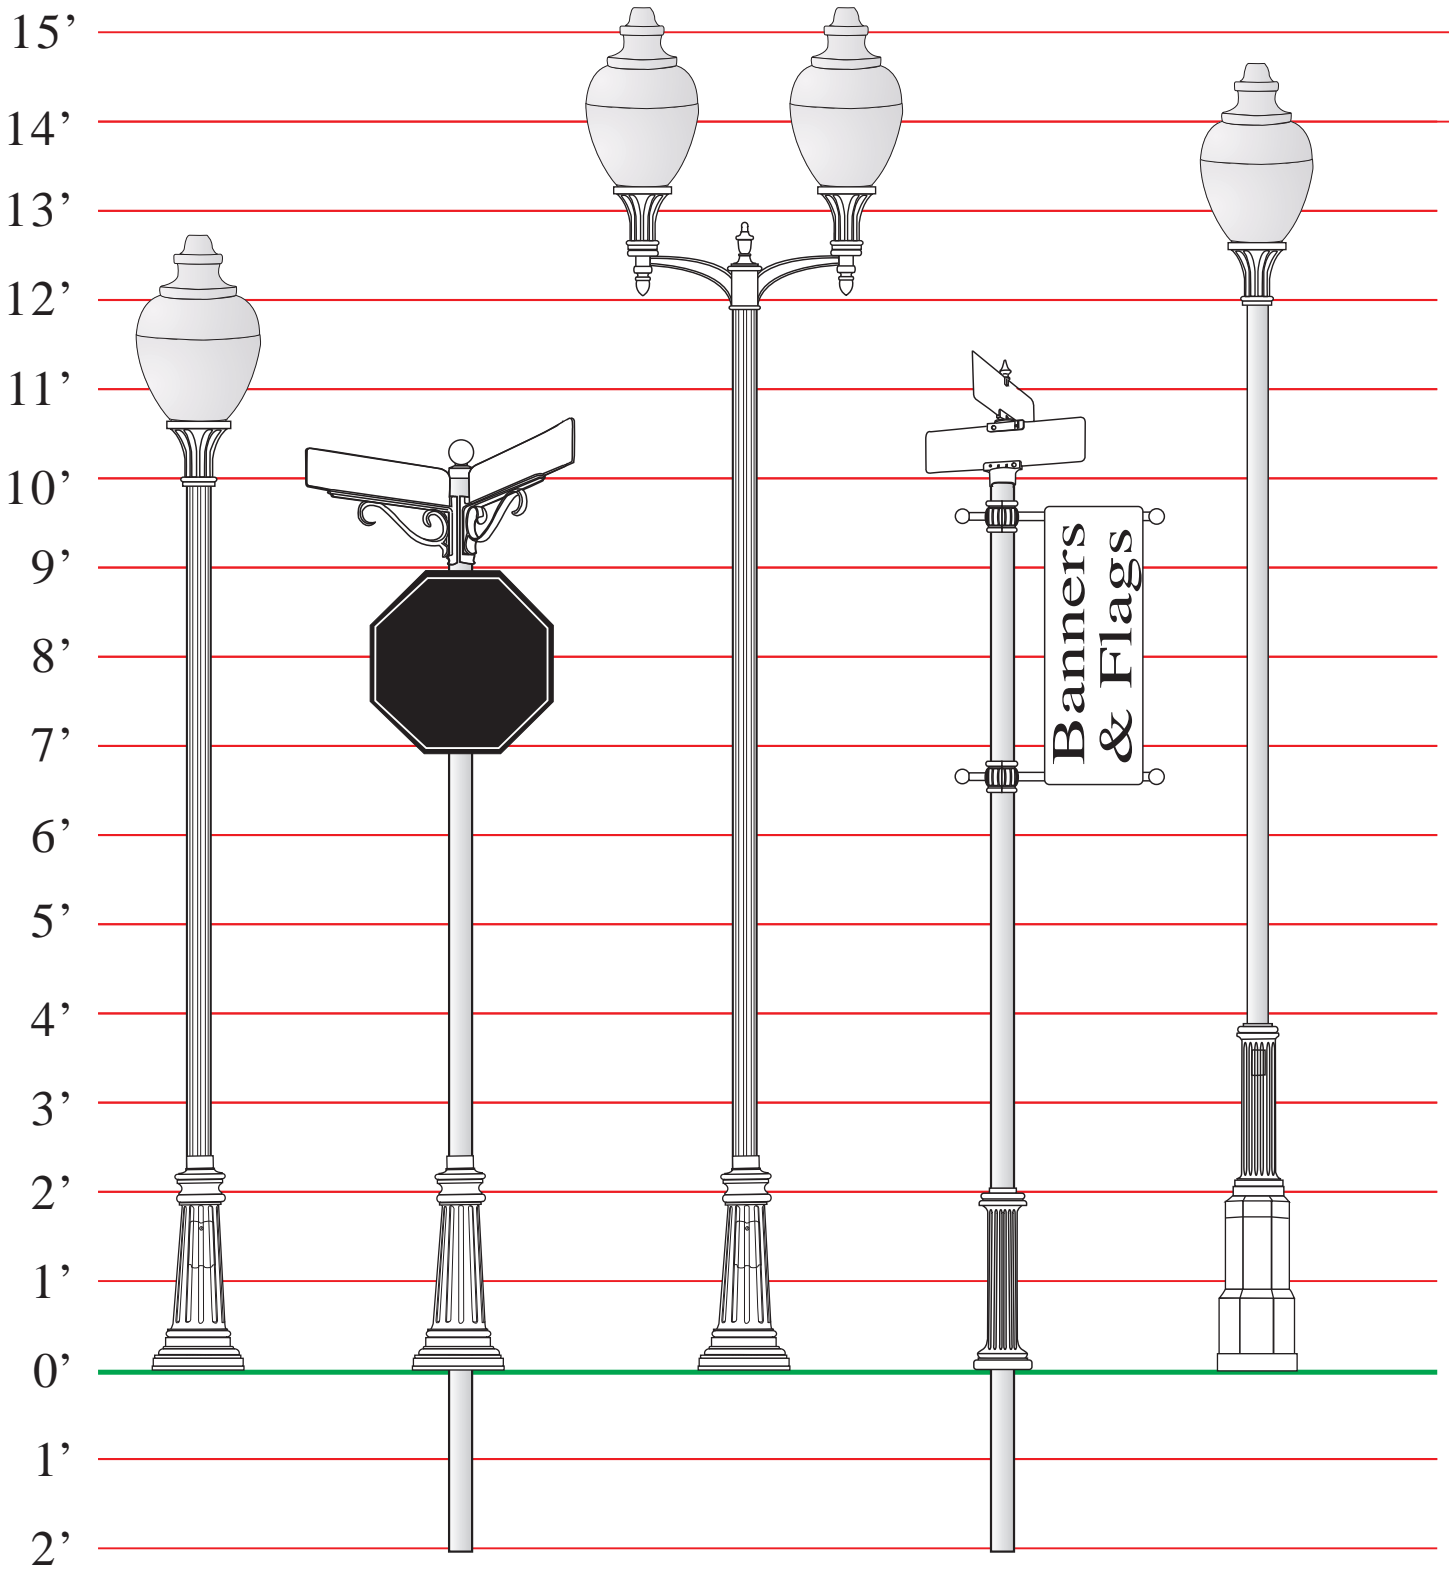

1634 Latrobe-Derry Road Loyahanna, PA 15661
724/537-4711 Fax 724/537-9313

www.specialliteproducts.com customer_service@specialliteproducts.com