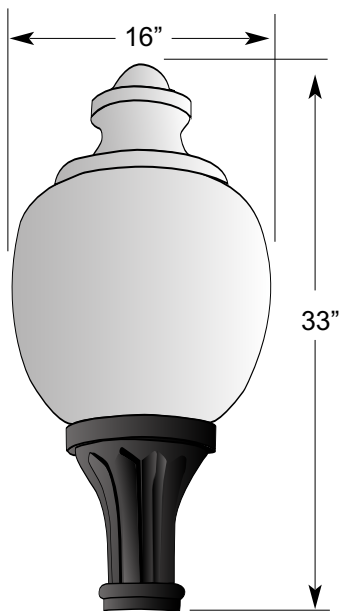

Commercial Acorn Lighting

Cast Aluminum fixture with enclosed ballast and stainless steel hardware. Globe is held onto the fitter by four 1/4-20 set screws.
 Ballast can be easily changed in the field by loosening two screws. Porcelain socket will be Medium or Mogul base.
 Lamp not included.

Item #
SHD1-PC1023CL

High Pressure Sodium Acorn Light 23" Polycarbonate Globe			
Model #	Description	Voltage	Socket
SHD1-PC1023CL-INCAN	INCANDESCENT	120	Medium
SHD1-PC1023CL-50HPS	50 WATT HIGH PRESSURE SODIUM	120-277	Medium
SHD1-PC1023CL-70HPS	70 WATT HIGH PRESSURE. SODIUM	120-208-240-277	Medium
SHD1-PC1023CL-100HPS	100 WATT HIGH PRESSURE SODIUM	120-208-240-277	Medium
SHD1-PC1023CL-150HPS	150 WATT HIGH PRESSURE SODIUM	120-208-240-277	Mogul

Metal Halide Acorn Light 23" Polycarbonate Globe			
Model #	Description	Voltage	Socket
SHD1-PC1023CL-50MH	50 WATT METAL HALIDE	120-277	Medium
SHD1-PC1023CL-70MH	70 WATT METAL HALIDE	120-208-240-277	Medium
SHD1-PC1023CL-100MH	100 WATT METAL HALIDE	120-208-240-277	Medium

Item #
SHD1-PC1026CL

High Pressure Sodium Acorn Light 26" Polycarbonate Globe			
Model #	Description	Voltage	Socket
SHD1-PC1026CL-INCAN	INCANDESCENT	120	Medium
SHD1-PC1026CL-50HPS	50 WATT HIGH PRESSURE SODIUM	120-277	Medium
SHD1-PC1026CL-70HPS	70 WATT HIGH PRESSURE SODIUM	120-208-240-277	Medium
SHD1-PC1026CL-100HPS	100 WATT HIGH PRESSURE SODIUM	120-208-240-277	Medium
SHD1-PC1026CL-150HPS	150 WATT HIGH PRESSURE SODIUM	120-208-240-277	Medium
SHD1-PC1026CL-250HPS	250 WATT HIGH PRESSURE SODIUM	120-208-240-277	Mogul