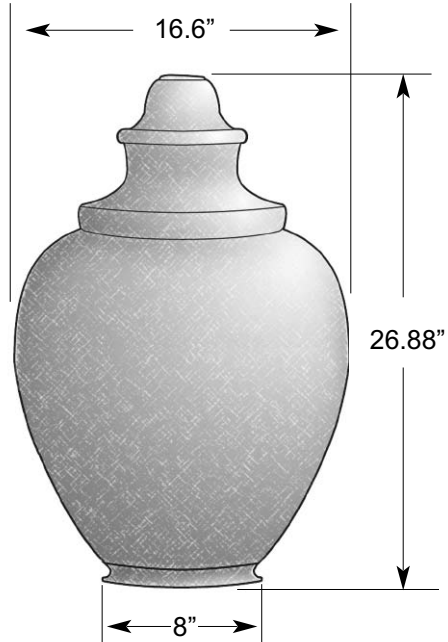

Item # **PC1026CL**