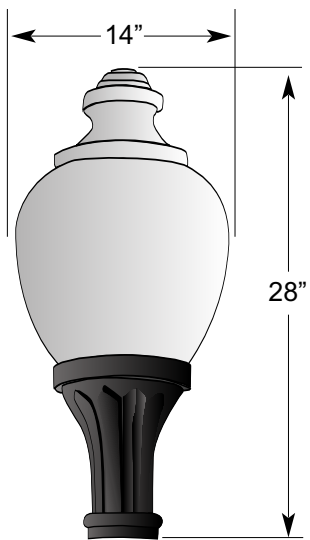

Commercial Acorn Lighting

Cast Aluminum fixture with enclosed ballast and stainless steel hardware. Globe is held onto the fitter by four 1/4-20 set screws.
 Ballast can be easily changed in the field by loosening two screws. Porcelain socket will be Medium or Mogul base.
 Lamp not included.

Item #
SHD1-PC1023CL

High Pressure Sodium Acorn Light 23" Polycarbonate Globe			
Model #	Description	Voltage	Socket
SHD1-PC1023CL-INCAN	INCANDESCENT	120	Medium
SHD1-PC1023CL-50HPS	50 WATT HIGH PRESSURE SODIUM	120-277	Medium
SHD1-PC1023CL-70HPS	70 WATT HIGH PRESSURE. SODIUM	120-208-240-277	Medium
SHD1-PC1023CL-100HPS	100 WATT HIGH PRESSURE SODIUM	120-208-240-277	Medium
SHD1-PC1023CL-150HPS	150 WATT HIGH PRESSURE SODIUM	120-208-240-277	Mogul

Metal Halide Acorn Light 23" Polycarbonate Globe			
Model #	Description	Voltage	Socket
SHD1-PC1023CL-50MH	50 WATT METAL HALIDE	120-277	Medium
SHD1-PC1023CL-70MH	70 WATT METAL HALIDE	120-208-240-277	Medium
SHD1-PC1023CL-100MH	100 WATT METAL HALIDE	120-208-240-277	Medium

Metal Halide Acorn Light 26" Polycarbonate Globe			
Model #	Description	Voltage	Socket
SHD1-PC1026CL-50MH	50 WATT METAL HALIDE	120-277	Medium
SHD1-PC1026CL-70MH	70 WATT METAL HALIDE	120-208-240-277	Medium
SHD1-PC1026CL-100MH	100 WATT METAL HALIDE	120-208-240-277	Medium
SHD1-PC1026CL-150MH	150 WATT METAL HALIDE	120-208-240-277	Medium
SHD1-PC1026CL-175MH	175 WATT METAL HALIDE	120-208-240-277	Mogul
SHD1-PC1026CL-250MH	250 WATT METAL HALIDE	120-208-240-277	Mogul