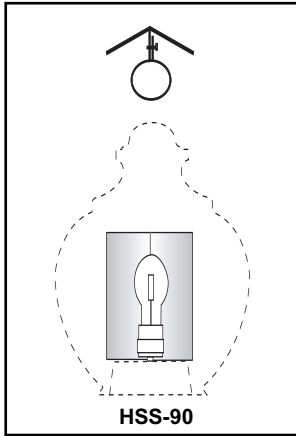

House Shields

House side shields are available to cutoff all direct light through certain horizontal angles. Both models clamp around the socket and are designed to be positioned in the field after installation of the fixture. Fits medium base socket unless other option is specified.

1. **Item #**
   HSS-180 (180 degree cutoff)
   HSS-90 (90 degree cutoff)