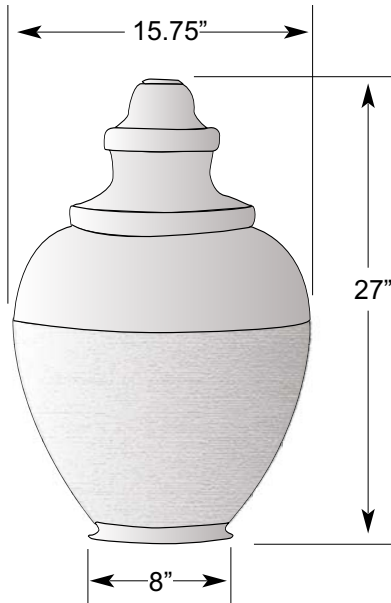

Commercial Acorn Lighting

Cast Aluminum fixture with enclosed ballast and stainless steel hardware. Globe is held onto the fitter by four 1/4-20 set screws.
 Ballast can be easily changed in the field by loosening two screws. Porcelain socket will be Medium or Mogul base.
 Lamp not included.

Metal Halide Acorn Light 23" Polycarbonate Globe			
Model #	Description	Voltage	Socket
SHD1-PC1023CL-50MH	50 WATT METAL HALIDE	120-277	Medium
SHD1-PC1023CL-70MH	70 WATT METAL HALIDE	120-208-240-277	Medium
SHD1-PC1023CL-100MH	100 WATT METAL HALIDE	120-208-240-277	Medium

Metal Halide Acorn Light 26" Polycarbonate Globe			
Model #	Description	Voltage	Socket
SHD1-PC1026CL-50MH	50 WATT METAL HALIDE	120-277	Medium
SHD1-PC1026CL-70MH	70 WATT METAL HALIDE	120-208-240-277	Medium
SHD1-PC1026CL-100MH	100 WATT METAL HALIDE	120-208-240-277	Medium
SHD1-PC1026CL-150MH	150 WATT METAL HALIDE	120-208-240-277	Medium
SHD1-PC1026CL-175MH	175 WATT METAL HALIDE	120-208-240-277	Mogul
SHD1-PC1026CL-250MH	250 WATT METAL HALIDE	120-208-240-277	Mogul

Dusk to Dawn Photo Electric Control
 Item # PC-8010
 3/4" hole required. 120 Volt only.

Replacement Polycarbonite Clear Acorn Globes

Item # **PC1023CL**

Item # **PC1026CL**

Item # **PC1026CL** Type II Distribution