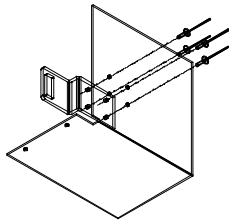

A.F. SUPPLIED COMPONENTS FOR ARROW DOOR SECURITY KIT
FOR AUTH-FLORENCE 1400 SERIES HORIZONTAL MAILBOX

KIT #KL14700

<u>PART NUMBER</u>	<u>DESCRIPTION</u>	<u>QTY</u>
86109	RIVET	2
86409	BOLT-CARRIAGE 10-32x.625	3
14710	INSERT	1
14704	LOCK BRACKET	1
14706	BACKPLATE	1
14707	BOLT-CARRIAGE 10-32x1.5	4
14708	HIGH SECURITY DOOR	1
14711	8-32 x 1" SCREW	2
86091	10-32 STAIN STL STOP NUT	7
86170	8-32 FLAT HEX NUT	2