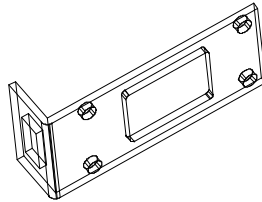

P/N 14704
LOCK BRACKET