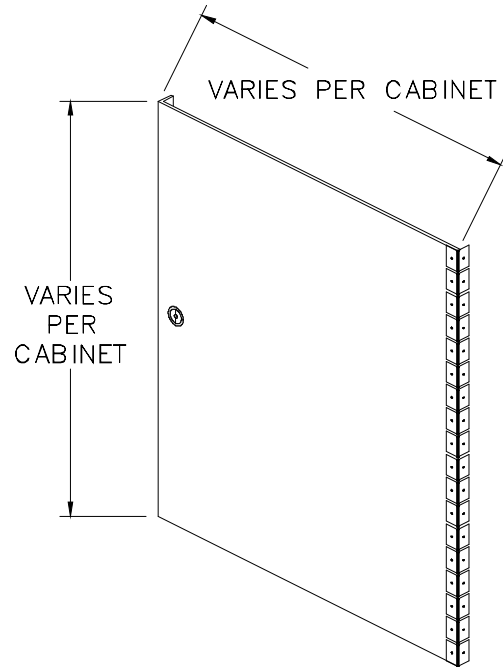

## HINGED REAR COVER

- \* REAR COVER MOUNTED TO SIDE VERTICAL BAR WITH A PIANO HINGE.
- \* COVER SUPPLIED WITH A STANDARD PRIVATE LOCK. LOCK HOLE CAN BE MADE TO ACCEPT POSTAL LOCK IF NEEDED.
- \* (1) REAR COVER PER CABINET. VERTICAL BAR WITH A PIANO HINGE.