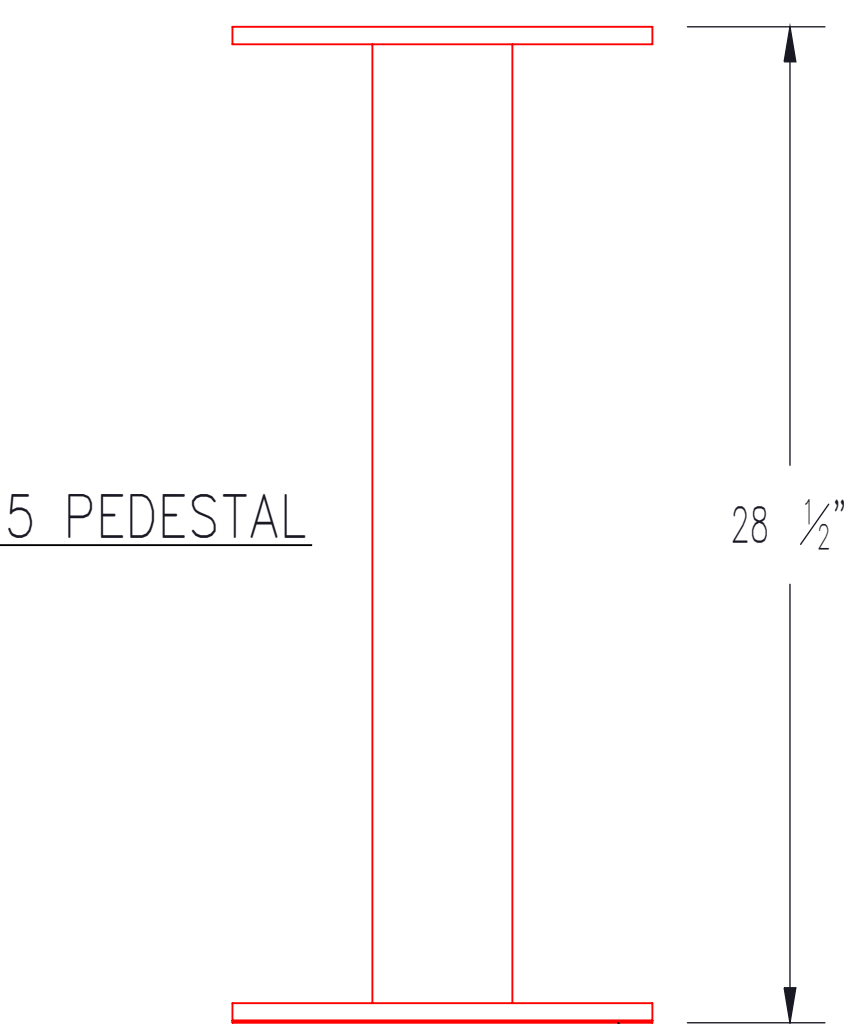

3395 PEDESTAL

DRAWN DLM
DATE 4/5/2010
CAD FILE SCALE 1 : 1

email: customer@weblifestores.com

WebLife Stores LLC
PO Box 20338
Panama City Beach, FL 32417
Phone: (866) 707-0008

CLUSTER BOX UNITS
3300 SERIES "F" CBUs
AVAILABLE FOR USPS ACCESS OR PRIVATE ACCESS

(12) MAILBOXES
(1) OUTGOING MAIL COMPARTMENT
(1) PARCEL LOCKER

MODEL 3312
DRAWING NO. CAD_3312