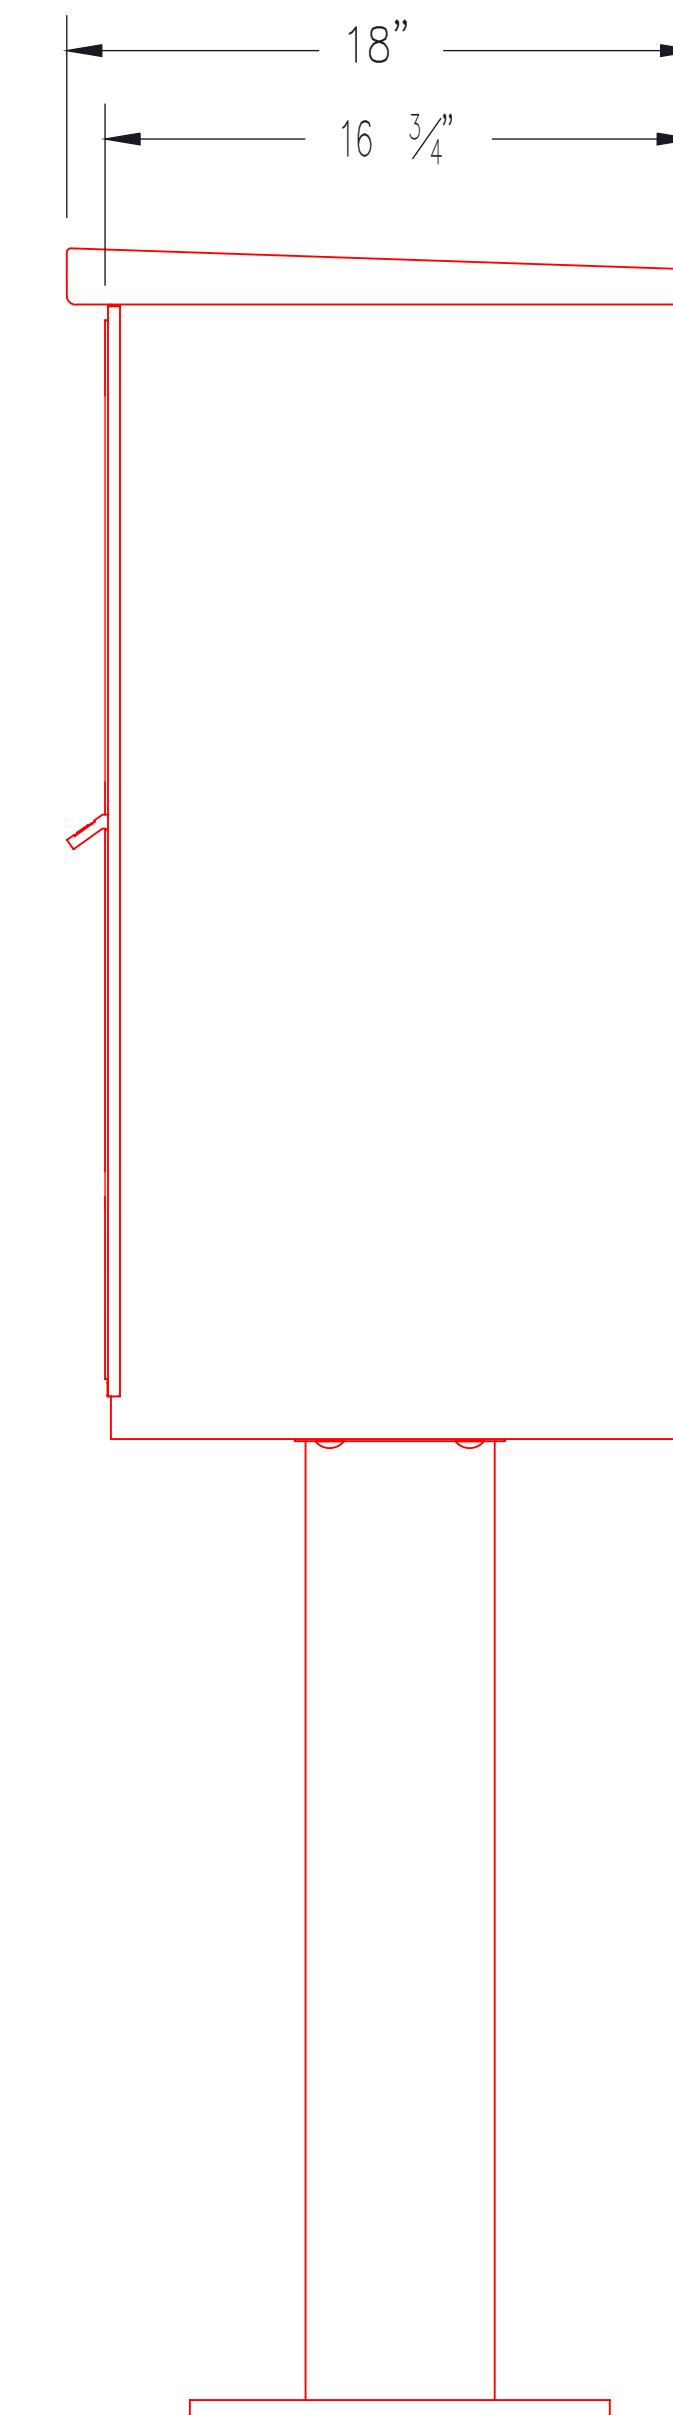

3395 PEDESTAL

DRAWN DLM
DATE 4/5/2010
CAD FILE SCALE 1 : 1

email: customer@weblifestores.com

WebLife Stores LLC
PO Box 20338
Panama City Beach, FL 32417
Phone: (866) 707-0008

CLUSTER BOX UNITS
3300 SERIES "F" CBUs
AVAILABLE FOR USPS ACCESS OR PRIVATE ACCESS

(12) MAILBOXES
(1) OUTGOING MAIL COMPARTMENT
(1) PARCEL LOCKER

MODEL 3312
DRAWING NO. CAD_3312