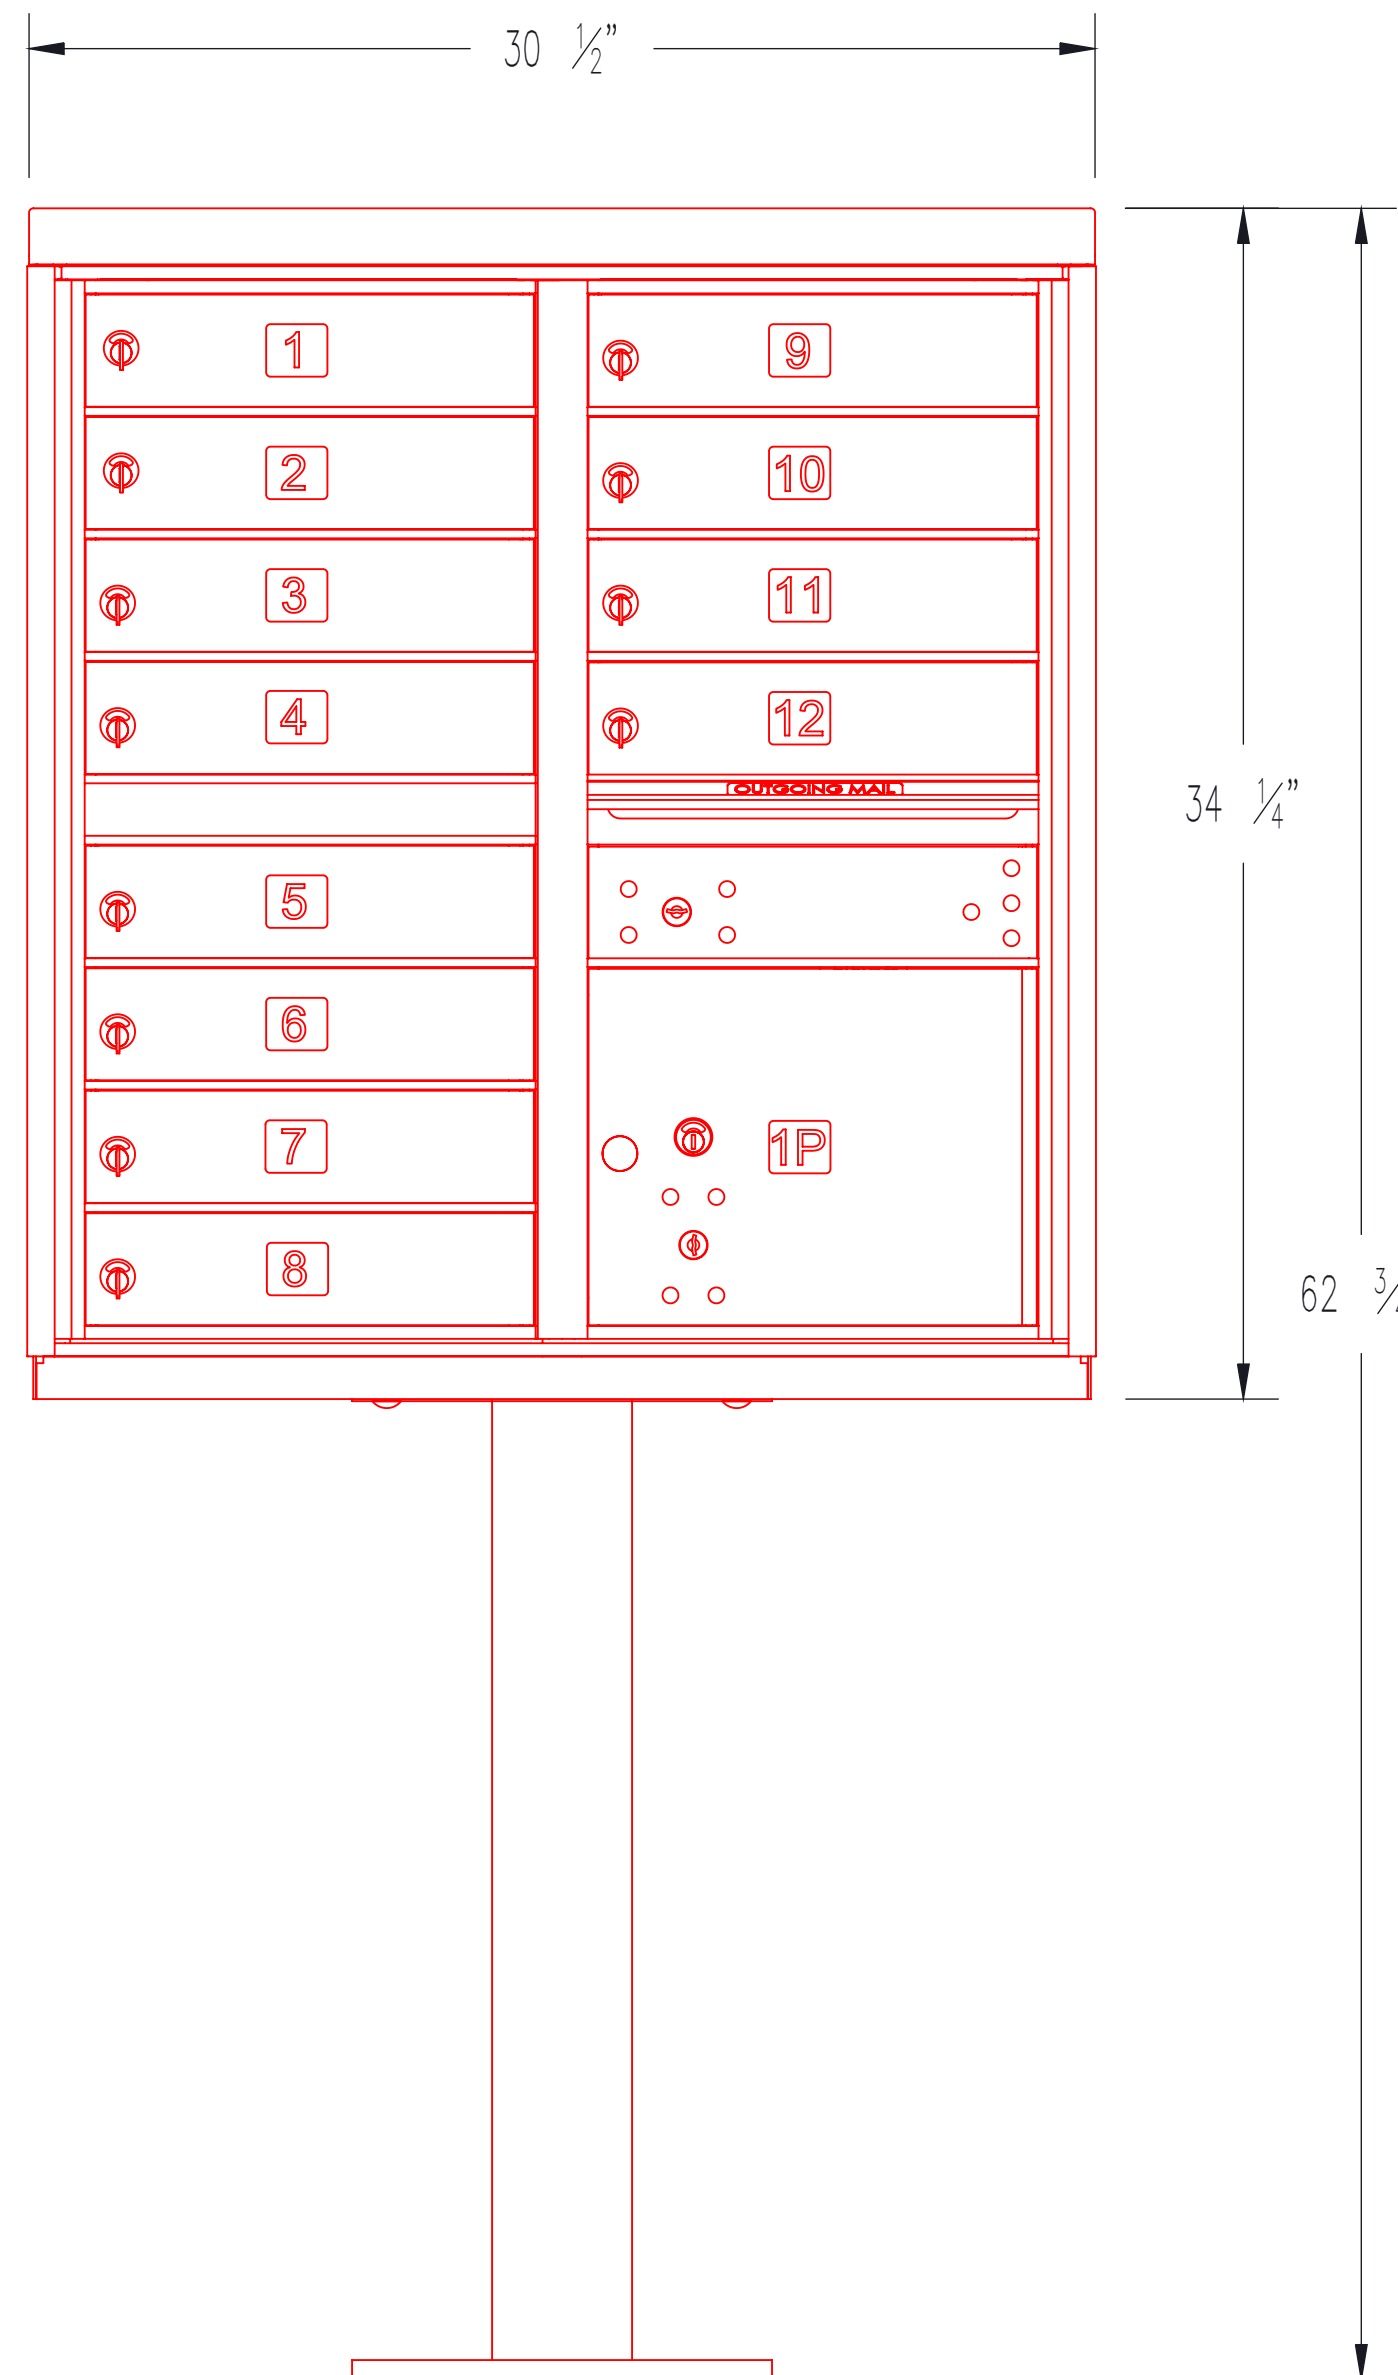

3395 PEDESTAL

DRAWN DLM
DATE 4/5/2010
CAD FILE SCALE 1 : 1

email: customer@weblifestores.com

WebLife Stores LLC
PO Box 20338
Panama City Beach, FL 32417
Phone: (866) 707-0008

CLUSTER BOX UNITS
3300 SERIES "F" CBUs
AVAILABLE FOR USPS ACCESS OR PRIVATE ACCESS

(12) MAILBOXES
(1) OUTGOING MAIL COMPARTMENT
(1) PARCEL LOCKER

MODEL 3312
DRAWING NO. CAD_3312