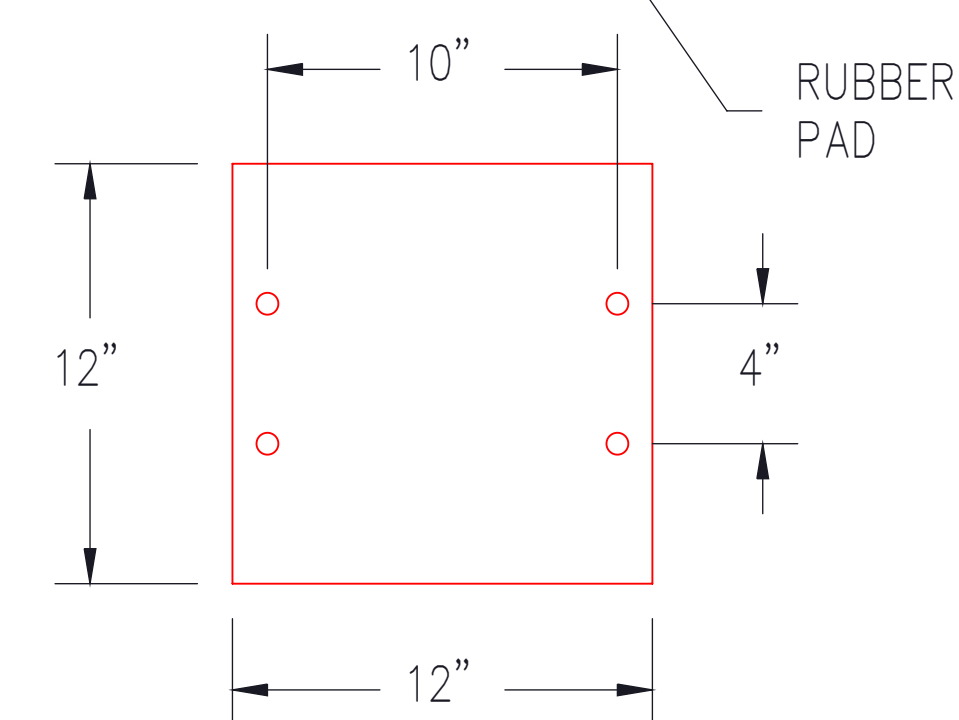

3395 PEDESTAL

DRAWN DLM
DATE 4/5/2010
CAD FILE SCALE 1 : 1

email: customer@weblifestores.com

WebLife Stores LLC
PO Box 20338
Panama City Beach, FL 32417
Phone: (866) 707-0008

CLUSTER BOX UNITS
3300 SERIES "F" CBUs
AVAILABLE FOR USPS ACCESS OR PRIVATE ACCESS

(12) MAILBOXES
(1) OUTGOING MAIL COMPARTMENT
(1) PARCEL LOCKER

MODEL 3312
DRAWING NO. CAD_3312