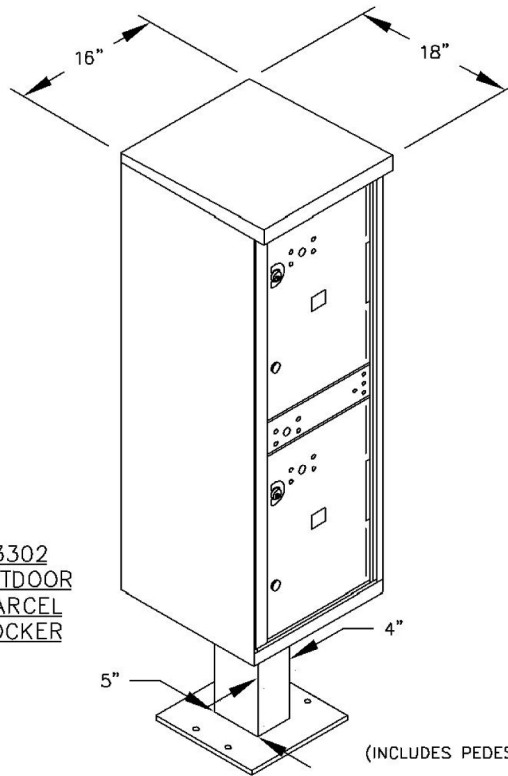

PEDESTAL BASE
BOLT PATTERN

3302
OUTDOOR
PARCEL
LOCKER

(INCLUDES PEDESTAL)

MODEL #3302
OUTDOOR PARCEL LOCKER

AVAILABLE COLORS:
SANDSTONE, BRONZE, GREEN, BLACK, WHITE
OR GRAY (FOR REPLACEMENT UNITS)

DRAWN: 10/10