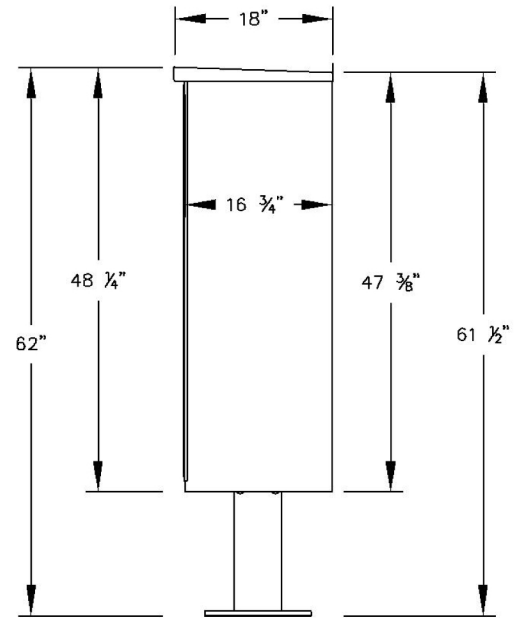

PEDESTAL BASE
BOLT PATTERN

3302
OUTDOOR
PARCEL
LOCKER

(INCLUDES PEDESTAL)

MODEL #3302
OUTDOOR PARCEL LOCKER

AVAILABLE COLORS:
SANDSTONE, BRONZE, GREEN, BLACK, WHITE
OR GRAY (FOR REPLACEMENT UNITS)

DRAWN: 10/10