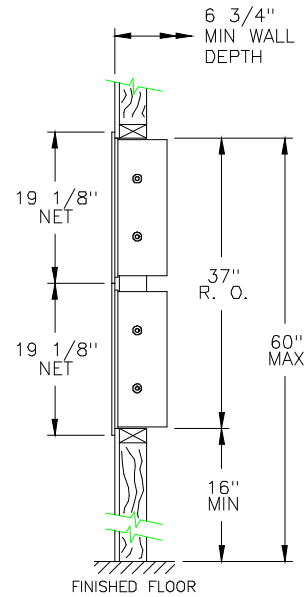

1250 SERIES DOUBLE ROW INSTALLATION

SURFACE MOUNT

SEMI-RECESSED

RECESSED MOUNT

AUTH AF FLORENCE
MANUFACTURING COMPANY
5935 CORPORATE DRIVE
MANHATTAN KANSAS 66503