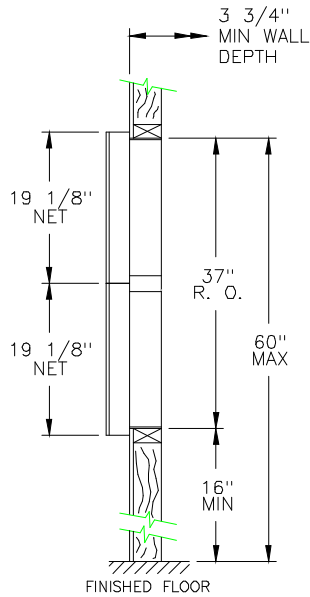

1250 SERIES DOUBLE ROW INSTALLATION

SURFACE MOUNT

SEMI-RECESSED

RECESSED MOUNT

AUTH AF FLORENCE
MANUFACTURING COMPANY
5935 CORPORATE DRIVE
MANHATTAN KANSAS 66503