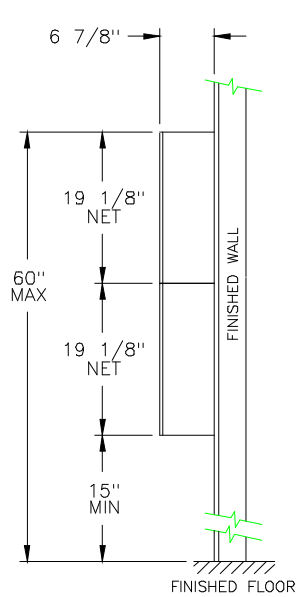

1250 SERIES DOUBLE ROW INSTALLATION

SURFACE MOUNT

SEMI-RECESSED

RECESSED MOUNT

AUTH AF FLORENCE
MANUFACTURING COMPANY
5935 CORPORATE DRIVE
MANHATTAN KANSAS 66503