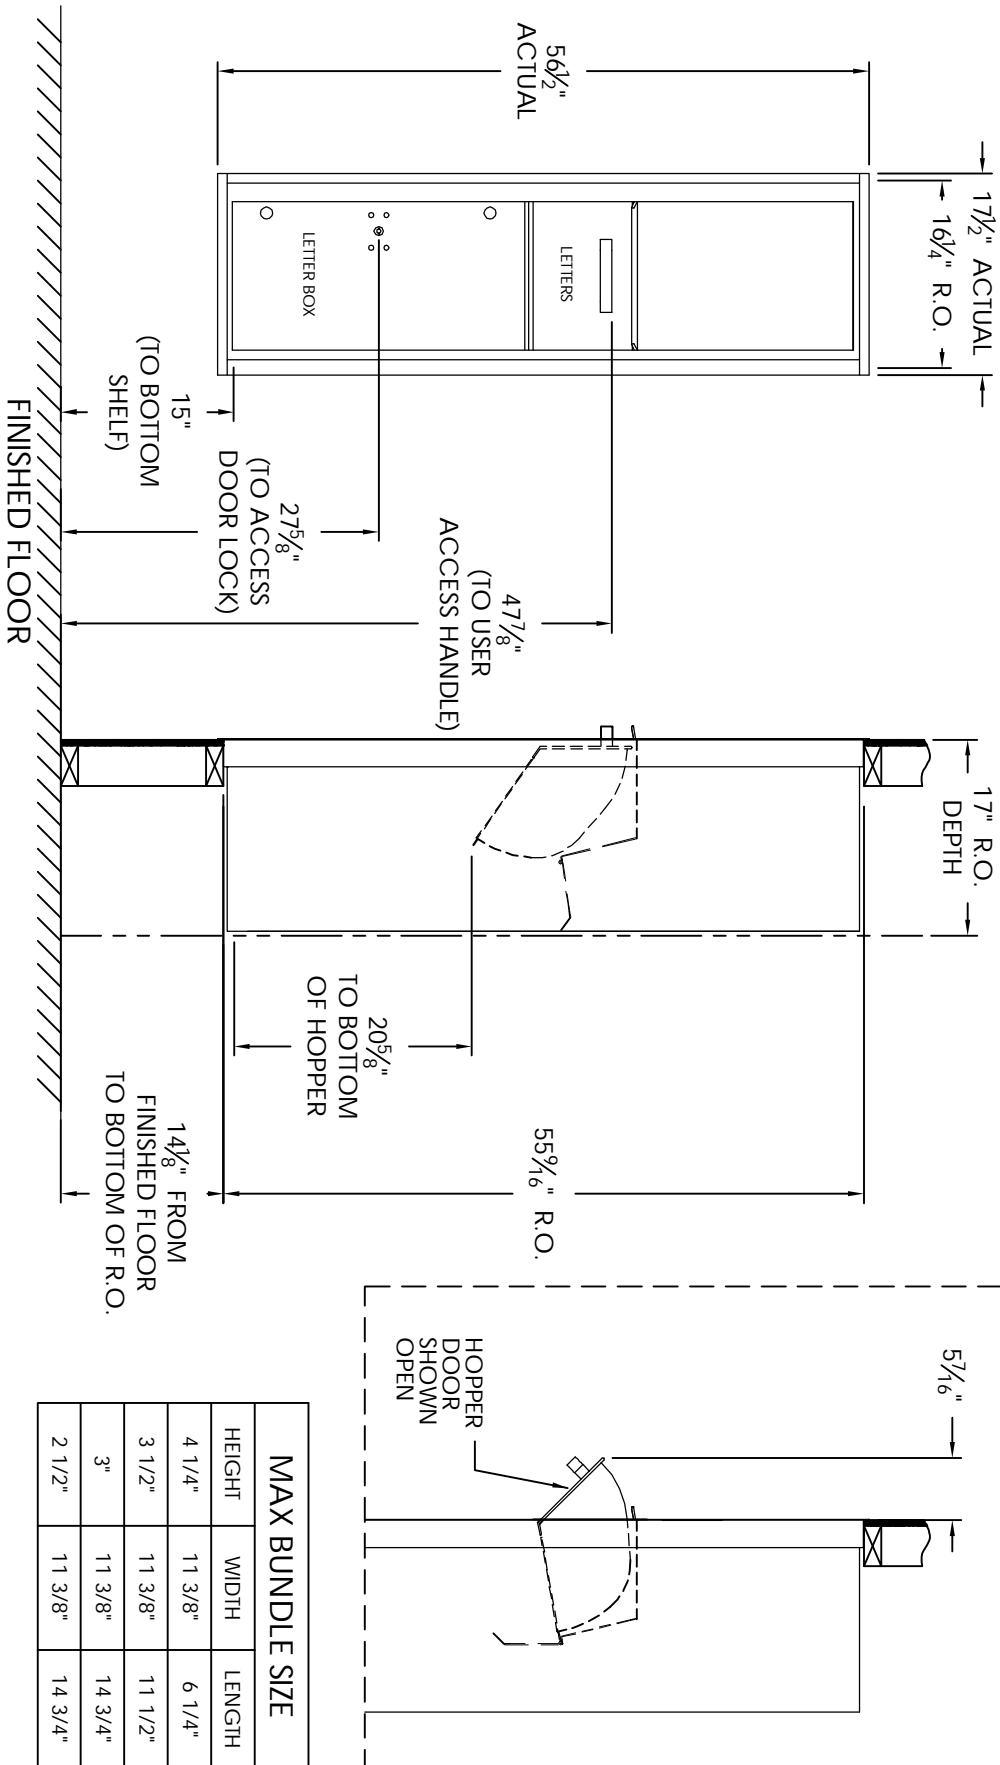

Versatile™ 4C COLLECTION BOX, 4C16S-HOP

MAX BUNDLE SIZE			
HEIGHT	WIDTH	LENGTH	
4 1/4"	11 3/8"	6 1/4"	
3 1/2"	11 3/8"	11 1/2"	
3"	11 3/8"	14 3/4"	
2 1/2"	11 3/8"	14 3/4"	

NOTES:

1. 4C Collection boxes are USPS Approved.
2. Module may be recessed, surface, or pedestal mounted and coordinates with Florence versatile™ 4C mailbox modules, see installation manual for details.
3. Collection Box compartment size is 20 5/8" H x 12" W x 15"D.
4. Fixed top panel is for security purposes and is not usable.

PRODUCT SERIES: VERSATILE™ 4C COLLECTION BOX

AF FLORENCE
manufacturing company

MODEL: 4C16S-HOP REV: C

SCALE: NONE LAST REV DATE

DRAWING NUMBER: 4C16S-HOPCS DRAWN BY