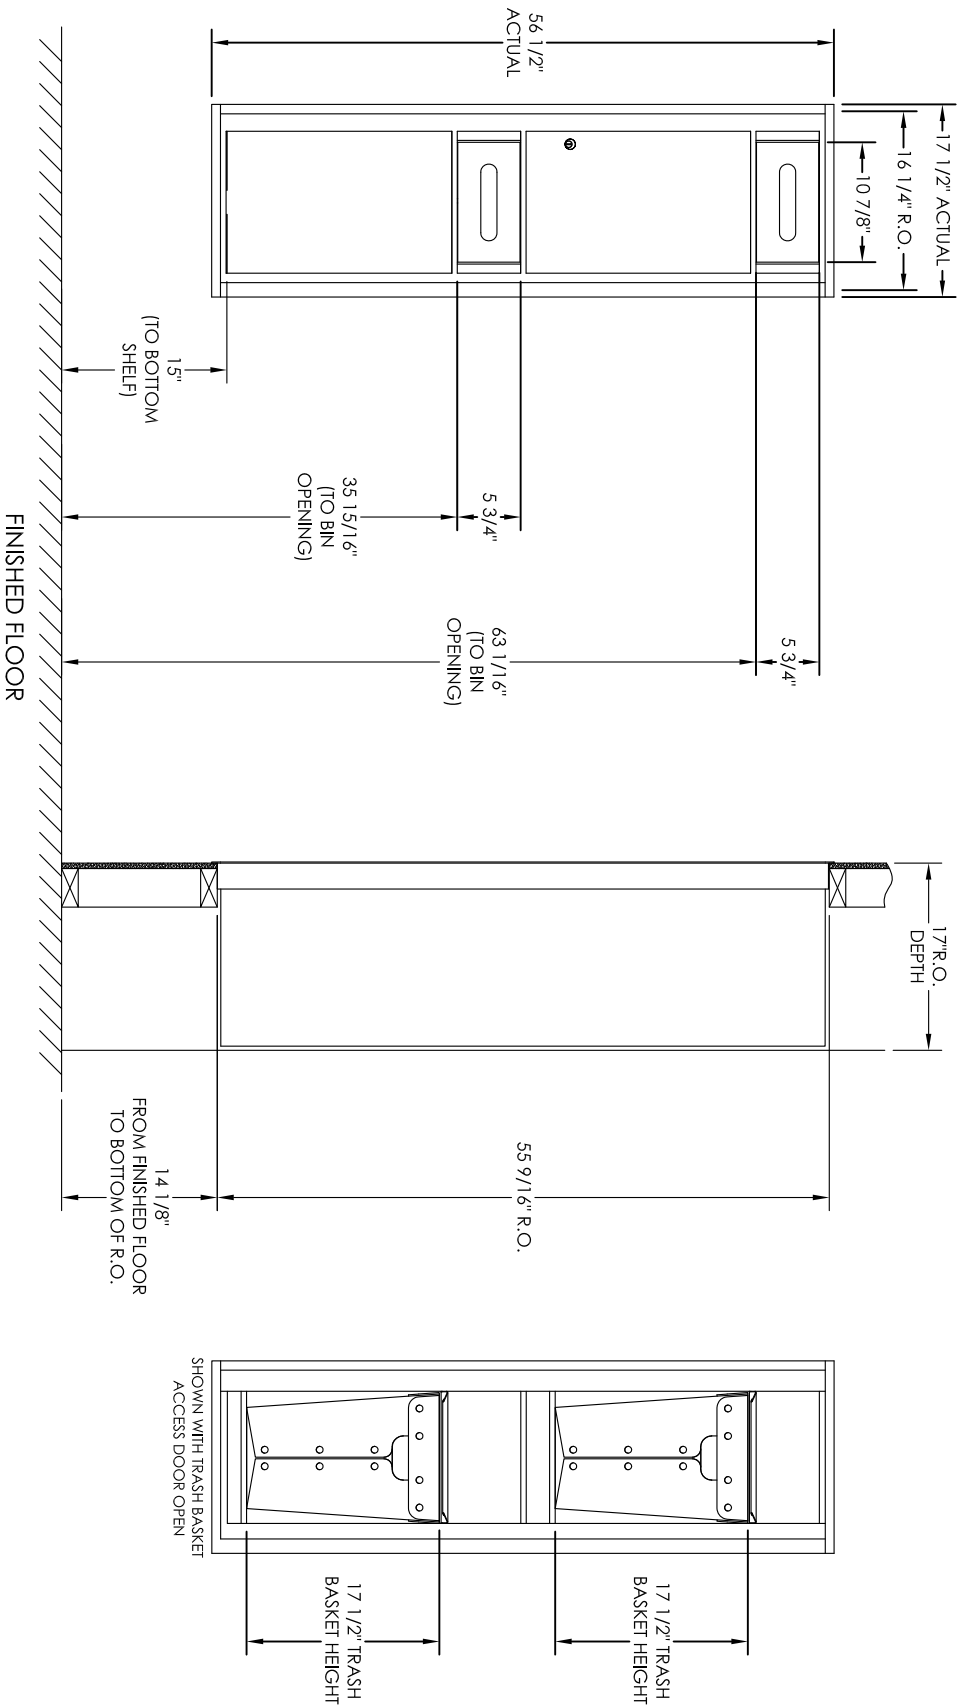

# versatile™ 4C Trash/Recycling Bin, 4C16S-BIN

Notes:

1. 4C Trash/Recycling Bins are for private application only / not USPS Approved.
2. Module may be recessed, surface, or pedestal mounted and coordinates with Florence 4C mailbox modules; see installation manual for details.
3. Includes (2) trash/recycling compartments, (2) 10-gallon trash baskets made of recycled plastic and customized to compartments (Note: trash bag furnished by others).

PRODUCT SERIES: VERSATILE™ 4C TRASH/RECYCLING BIN

MODEL	4C16S-BIN	REV	B
SCALE	NONE	LAST REV DATE	
DRAWING NUMBER	4C16S-BINCS	DRAWN BY	