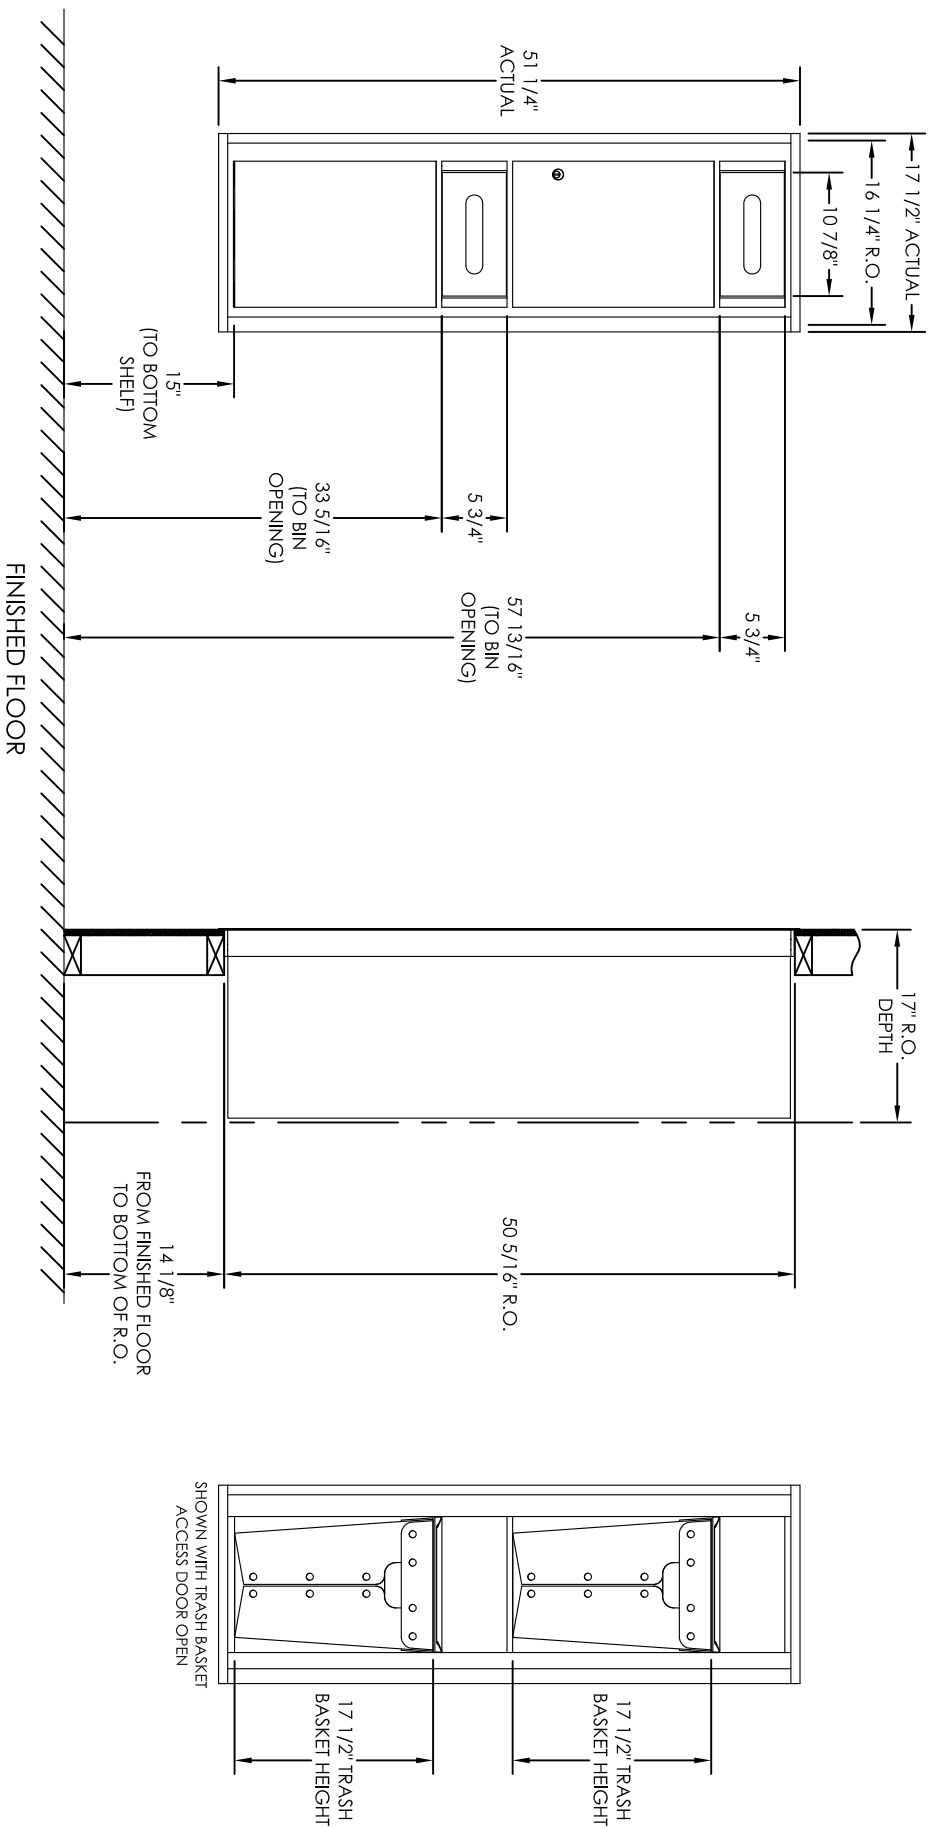

versatile™ 4C Trash/Recycling Bin, 4C14S-BIN

- Notes:
1. 4C Trash/Recycling Bins are for private application only / not USPS Approved.
 2. Module may be recessed, surface, or pedestal mounted and coordinates with Florence 4C mailbox modules, see installation manual for details.
 3. Includes (2) trash/recycling compartments, (2) 10-gallon trash baskets made of recycled plastic and customized to compartments (Note: trash bag furnished by others).

PRODUCT SERIES: VERSATILE™ 4C TRASH/RECYCLING BIN

AF FLORENCE
manufacturing company

MODEL	REV	SCALE	LAST REV DATE
4C14S-BIN	A	NONE	
DRAWING NUMBER	DRAWN BY		
4C14S-BINCS			