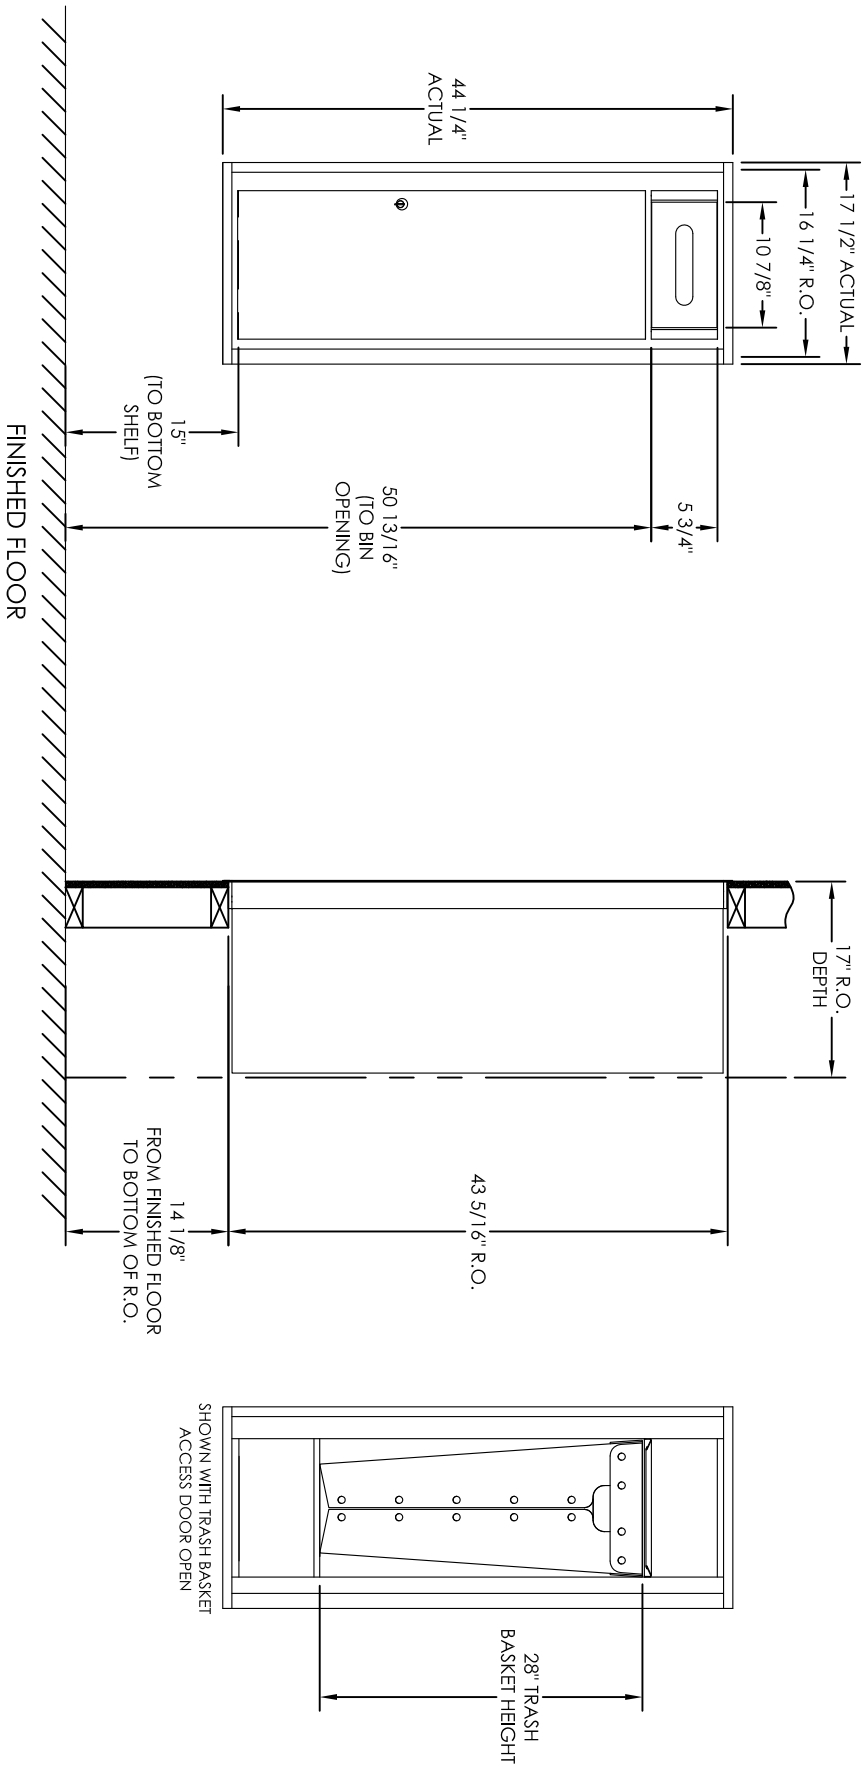

Versatile™ 4C Trash/Recycling Bin, 4C12S-BIN

- Notes:
1. 4C Trash/Recycling Bins are for private application only / not USPS Approved.
 2. Module may be recessed, surface, or pedestal mounted and coordinates with Florence 4C mailbox modules, see installation manual for details.
 3. Includes (1) trash/recycling compartment, (1) 15-gallon trash basket made of recycled plastic and customized to compartment (Note: trash bag furnished by others).

PRODUCT SERIES: VERSATILE™ 4C TRASH/RECYCLING BIN

MODEL	REV	SCALE	LAST REV DATE
4C12S-BIN	A	NONE	
DRAWING NUMBER		DRAWN BY	
4C12S-BINCS			