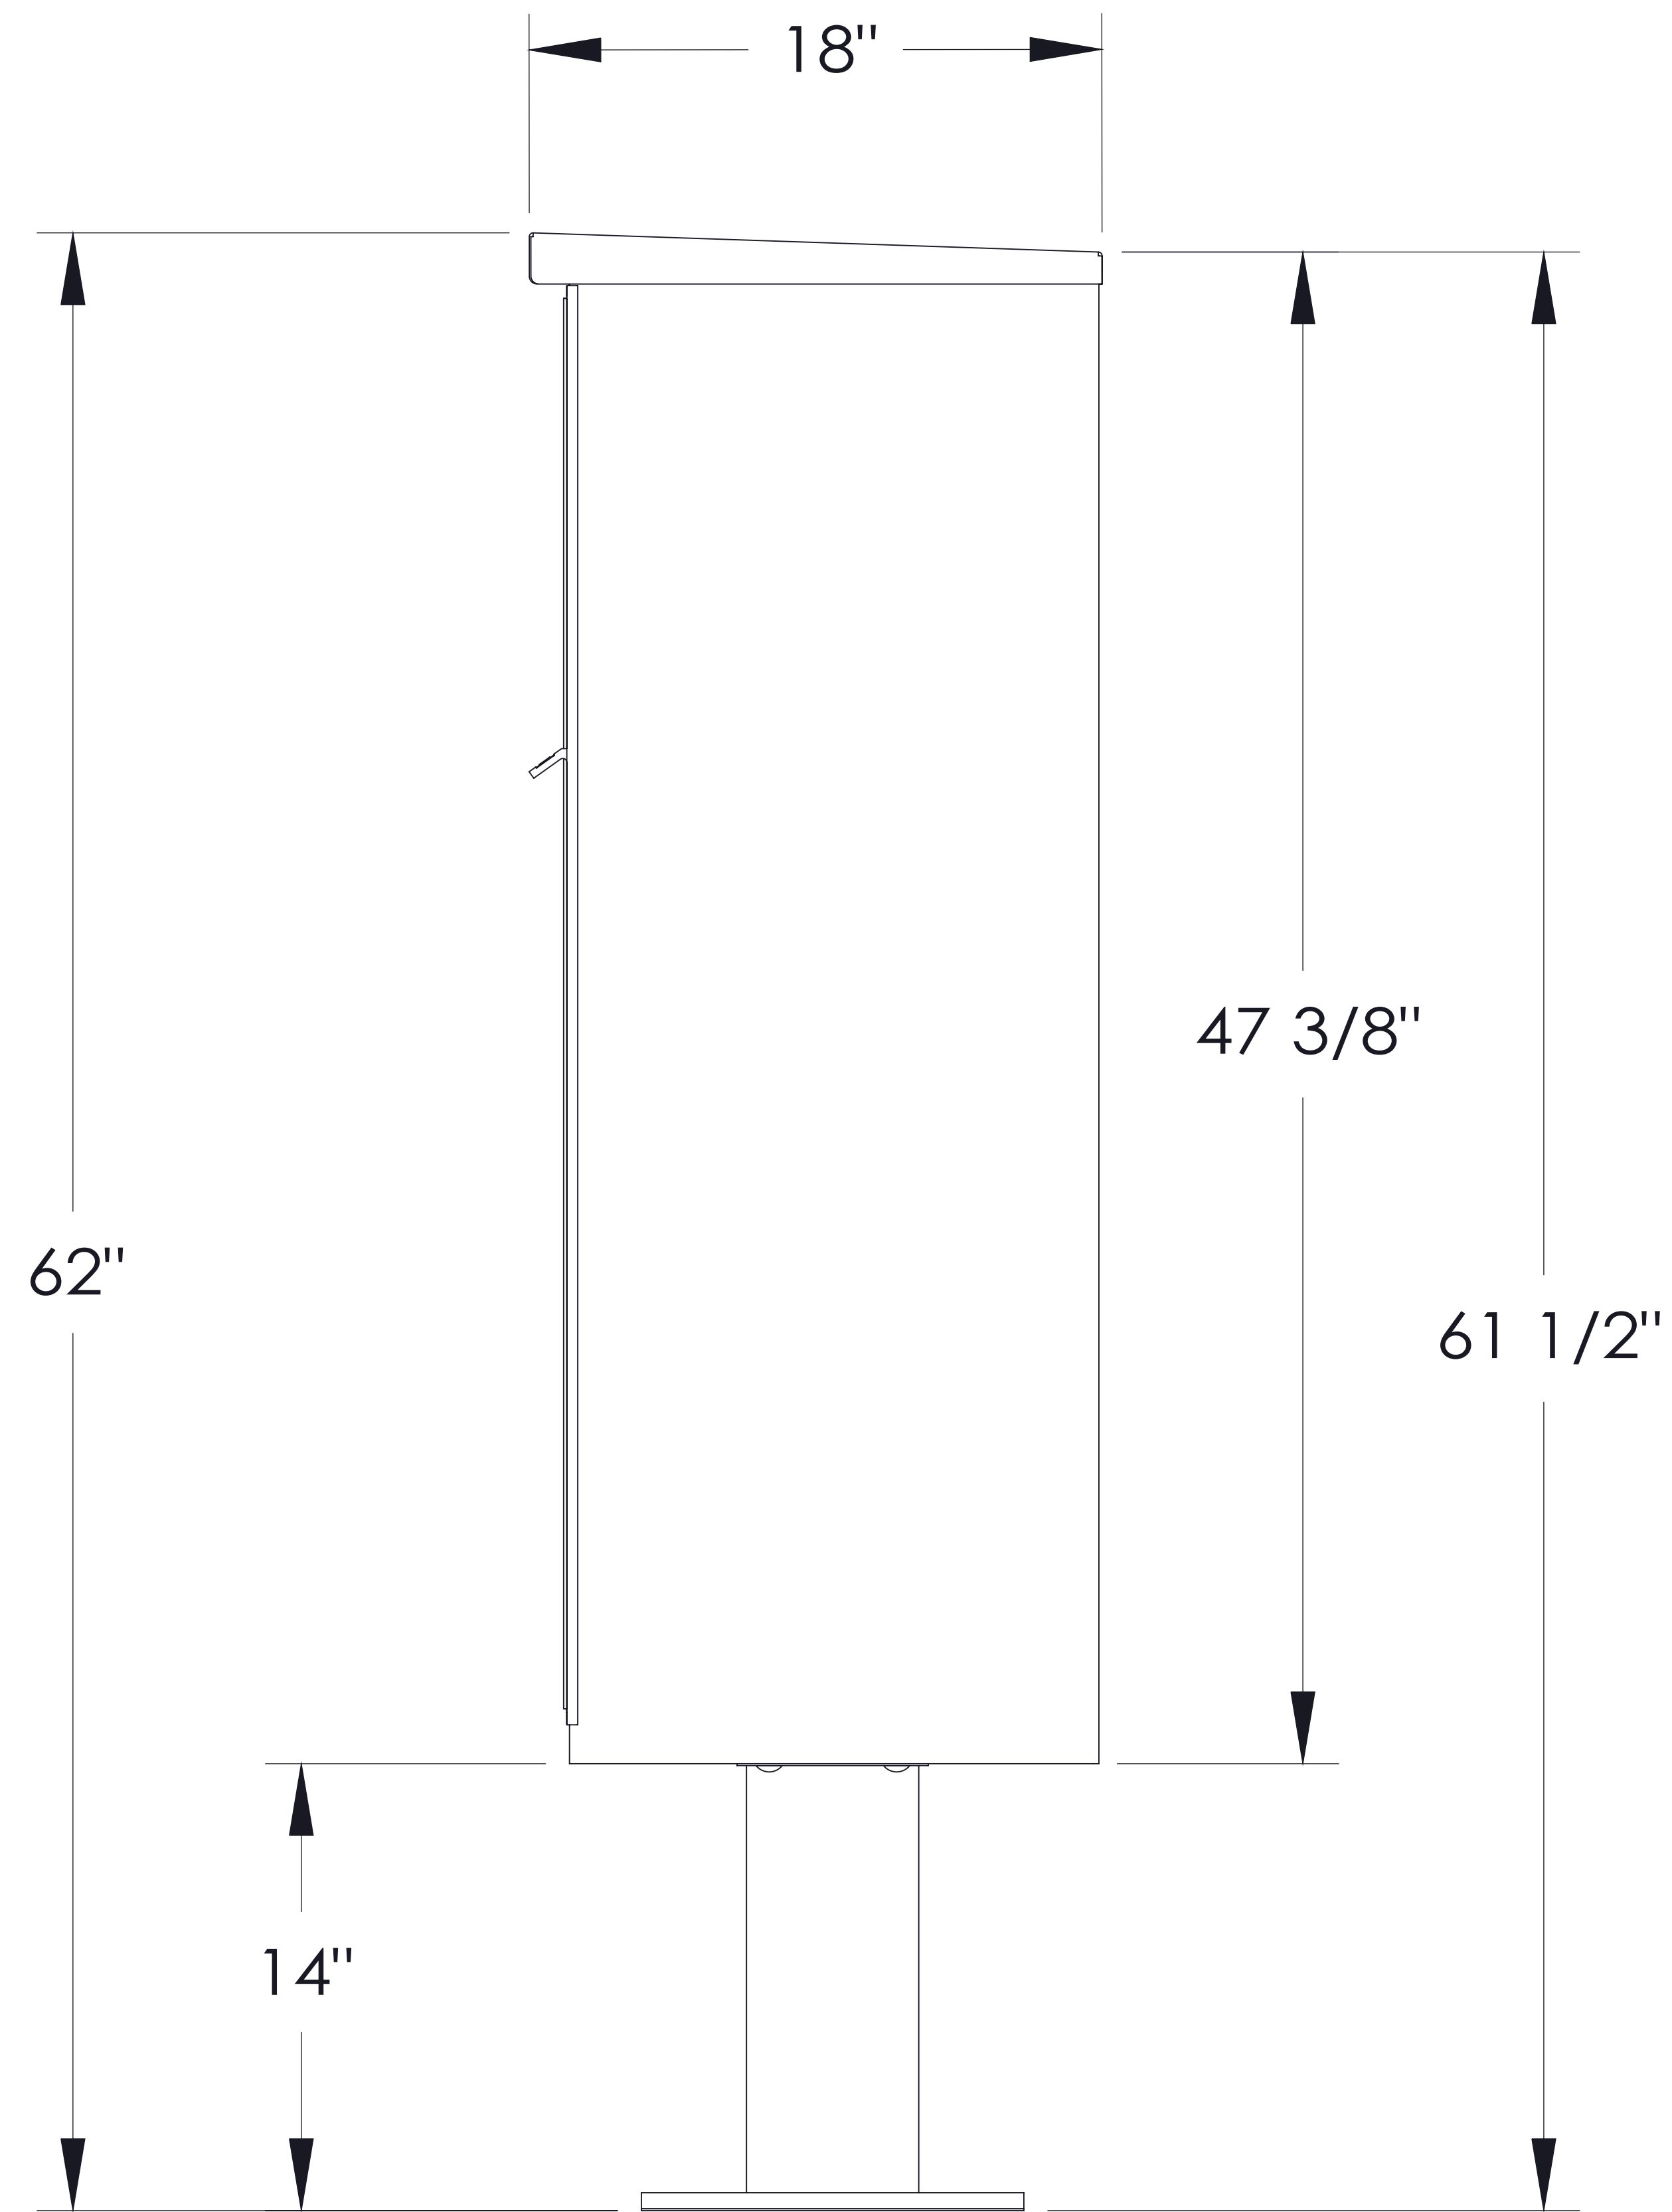

vital™ Cluster Box Unit - Type VI

FRONT VIEW

SIDE VIEW

PEDESTAL

PEDESTAL BASE
BOLT PATTERN

DOOR CHART

DOOR TYPE	DIMENSION (HEIGHT x WIDTH)
TENANT	3-3/8"x12-13/16"
10" PARCEL	10-1/4"x12-13/16"
13" PARCEL	13-3/4"x12-13/16"
OUTGOING SLOT	3/4"x11-3/4"