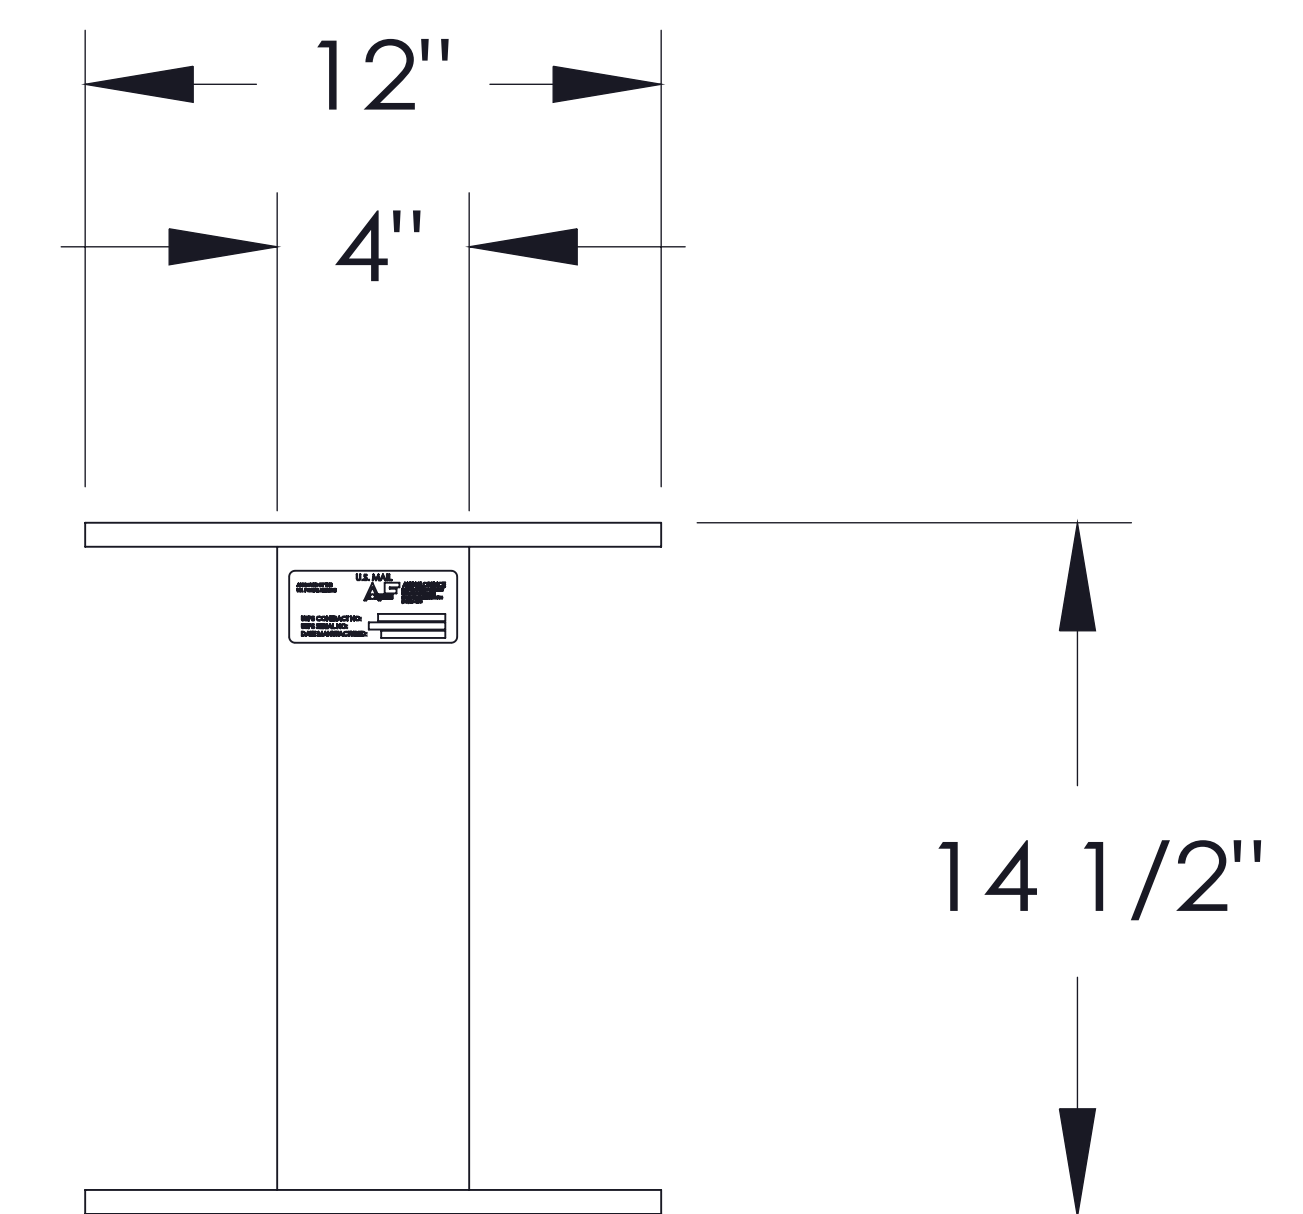

vital™ Cluster Box Unit - Type VI

FRONT VIEW

SIDE VIEW

PEDESTAL

PEDESTAL BASE
BOLT PATTERN

DOOR CHART

DOOR TYPE	DIMENSION (HEIGHT x WIDTH)
TENANT	3-3/8"x12-13/16"
10" PARCEL	10-1/4"x12-13/16"
13" PARCEL	13-3/4"x12-13/16"
OUTGOING SLOT	3/4"x11-3/4"

NOTES:

1. This unit is approved for USPS and private applications.
2. Decorative mailbox accessories sold separately and are USPS Approved products.
3. Pedestal should be installed with included Rubber Pad; mounting hardware not included, refer to installation manual for recommendations.
4. Florence "F" series CBU is Officially Licensed by USPS: License#CDSEQ-08-B-0012