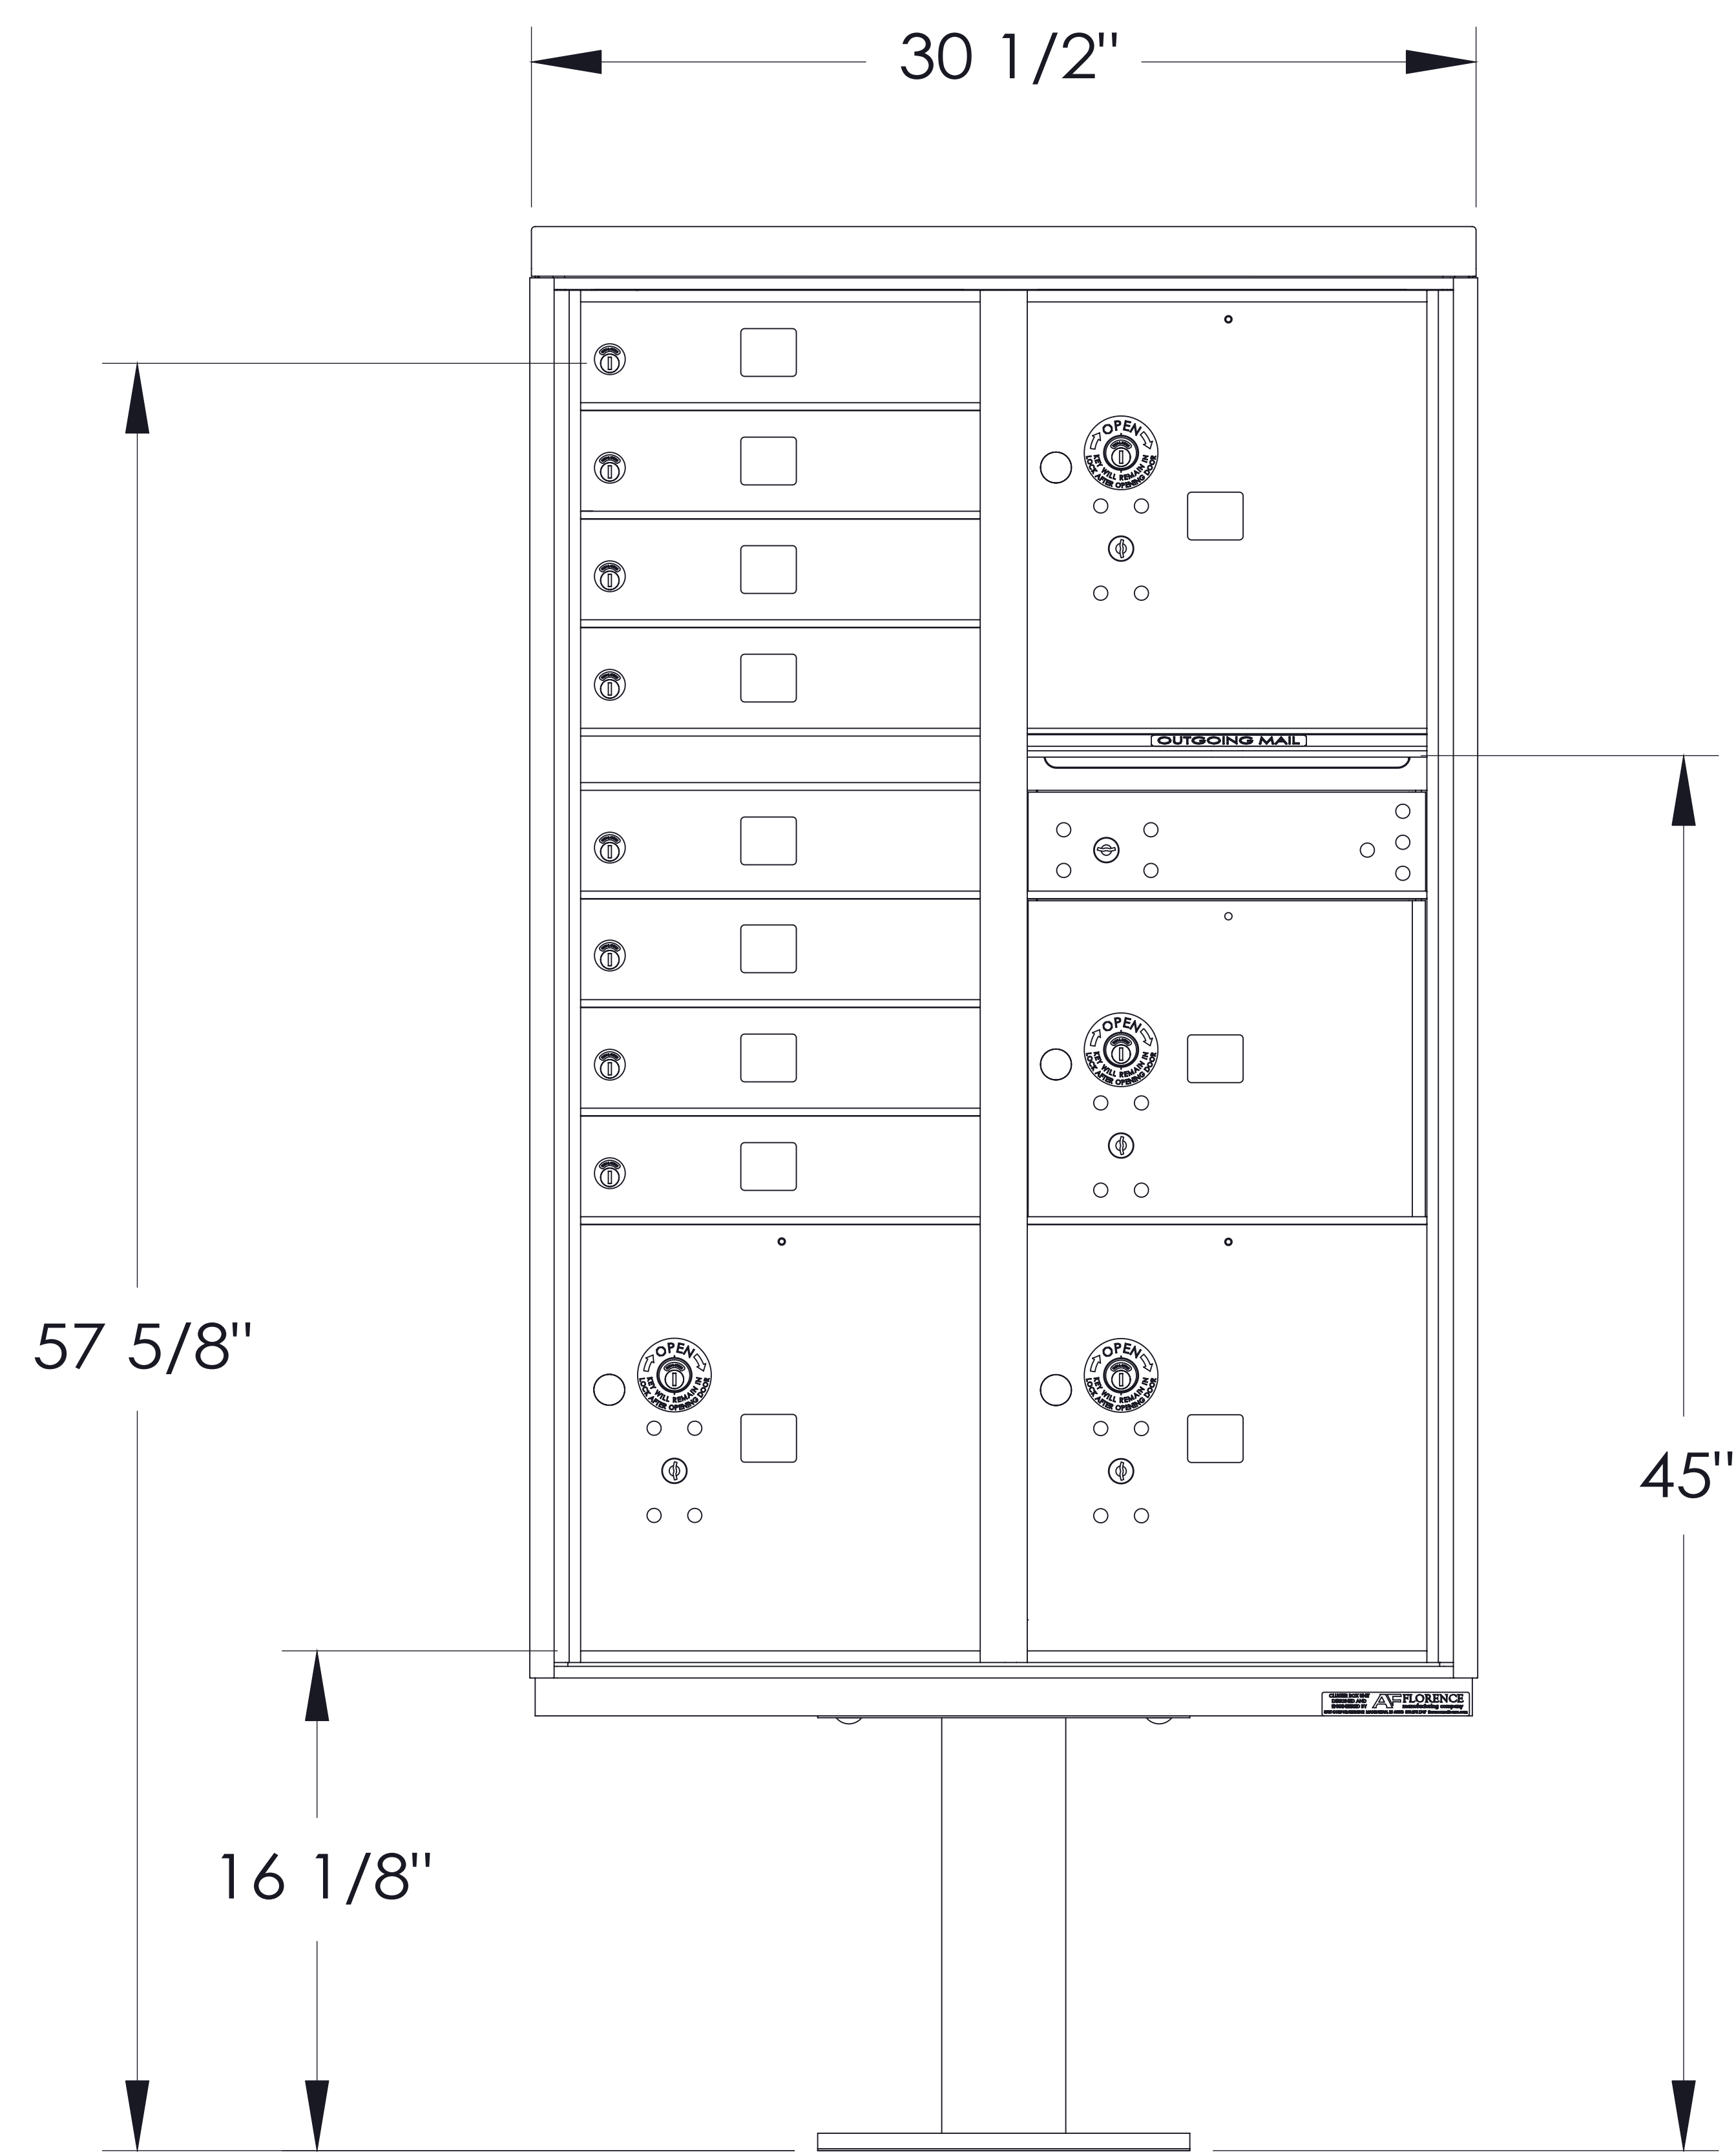

vital™ Cluster Box Unit - Type VI

FRONT VIEW

SIDE VIEW

PEDESTAL

PEDESTAL BASE
BOLT PATTERN

DOOR CHART

DOOR TYPE	DIMENSION (HEIGHT x WIDTH)
TENANT	3-3/8"x12-13/16"
10" PARCEL	10-1/4"x12-13/16"
13" PARCEL	13-3/4"x12-13/16"
OUTGOING SLOT	3/4"x11-3/4"

NOTES:

1. This unit is approved for USPS and private applications.
2. Decorative mailbox accessories sold separately and are USPS Approved products.
3. Pedestal should be installed with included Rubber Pad; mounting hardware not included, refer to installation manual for recommendations.
4. Florence "F" series CBU is Officially Licensed by USPS: License#CDSEQ-08-B-0012