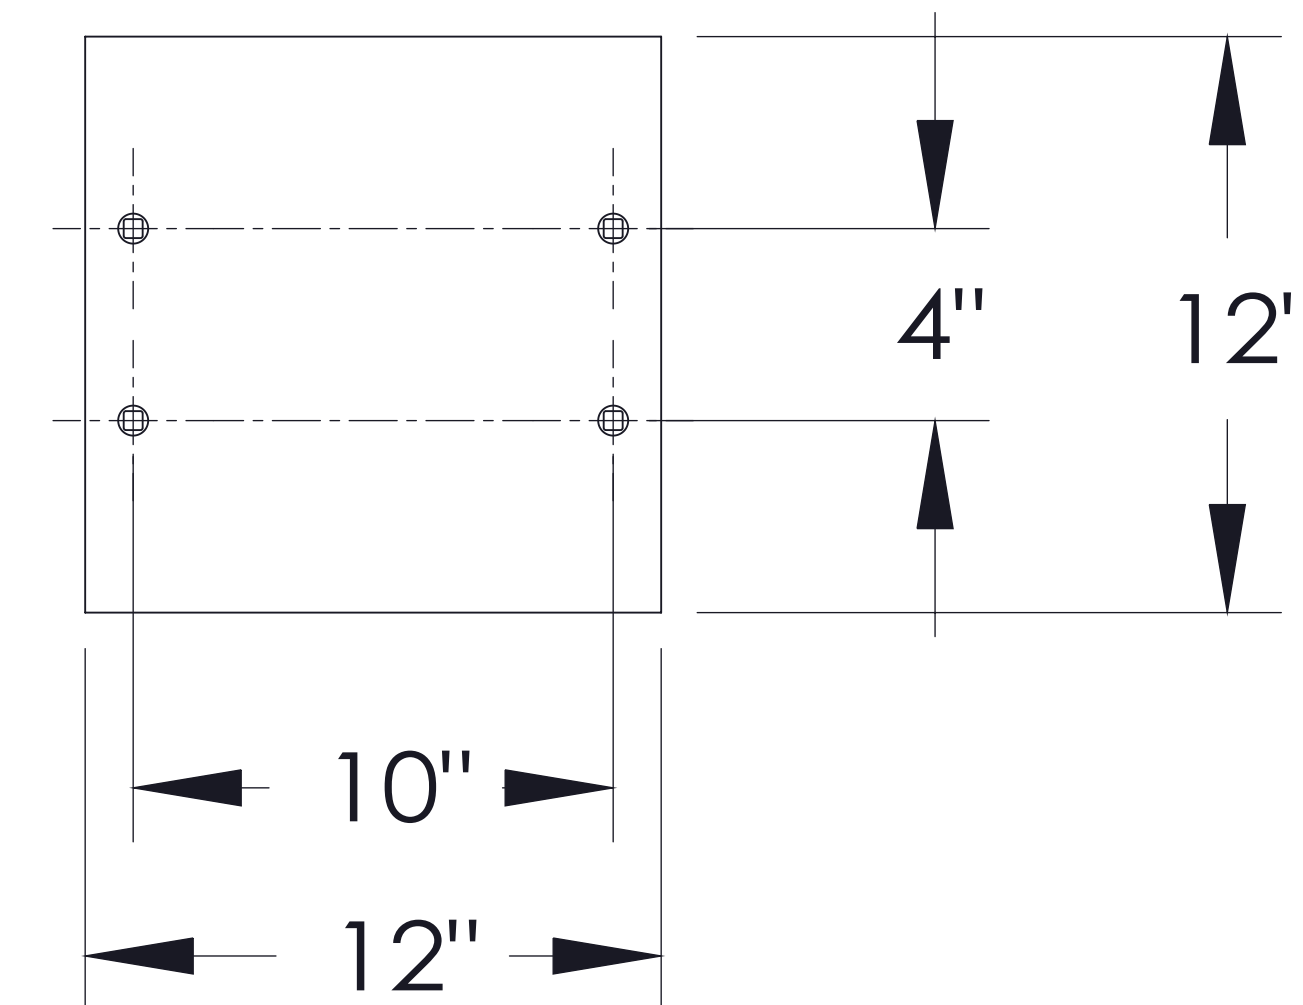

vital™ Cluster Box Unit - Type VI

FRONT VIEW

SIDE VIEW

PEDESTAL

PEDESTAL BASE
BOLT PATTERN

DOOR CHART

DOOR TYPE	DIMENSION (HEIGHT x WIDTH)
TENANT	3-3/8"x12-13/16"
10" PARCEL	10-1/4"x12-13/16"
13" PARCEL	13-3/4"x12-13/16"
OUTGOING SLOT	3/4"x11-3/4"

NOTES:

1. This unit is approved for USPS and private applications.
2. Decorative mailbox accessories sold separately and are USPS Approved products.
3. Pedestal should be installed with included Rubber Pad; mounting hardware not included, refer to installation manual for recommendations.
4. Florence "F" series CBU is Officially Licensed by USPS: License#CDSEQ-08-B-0012