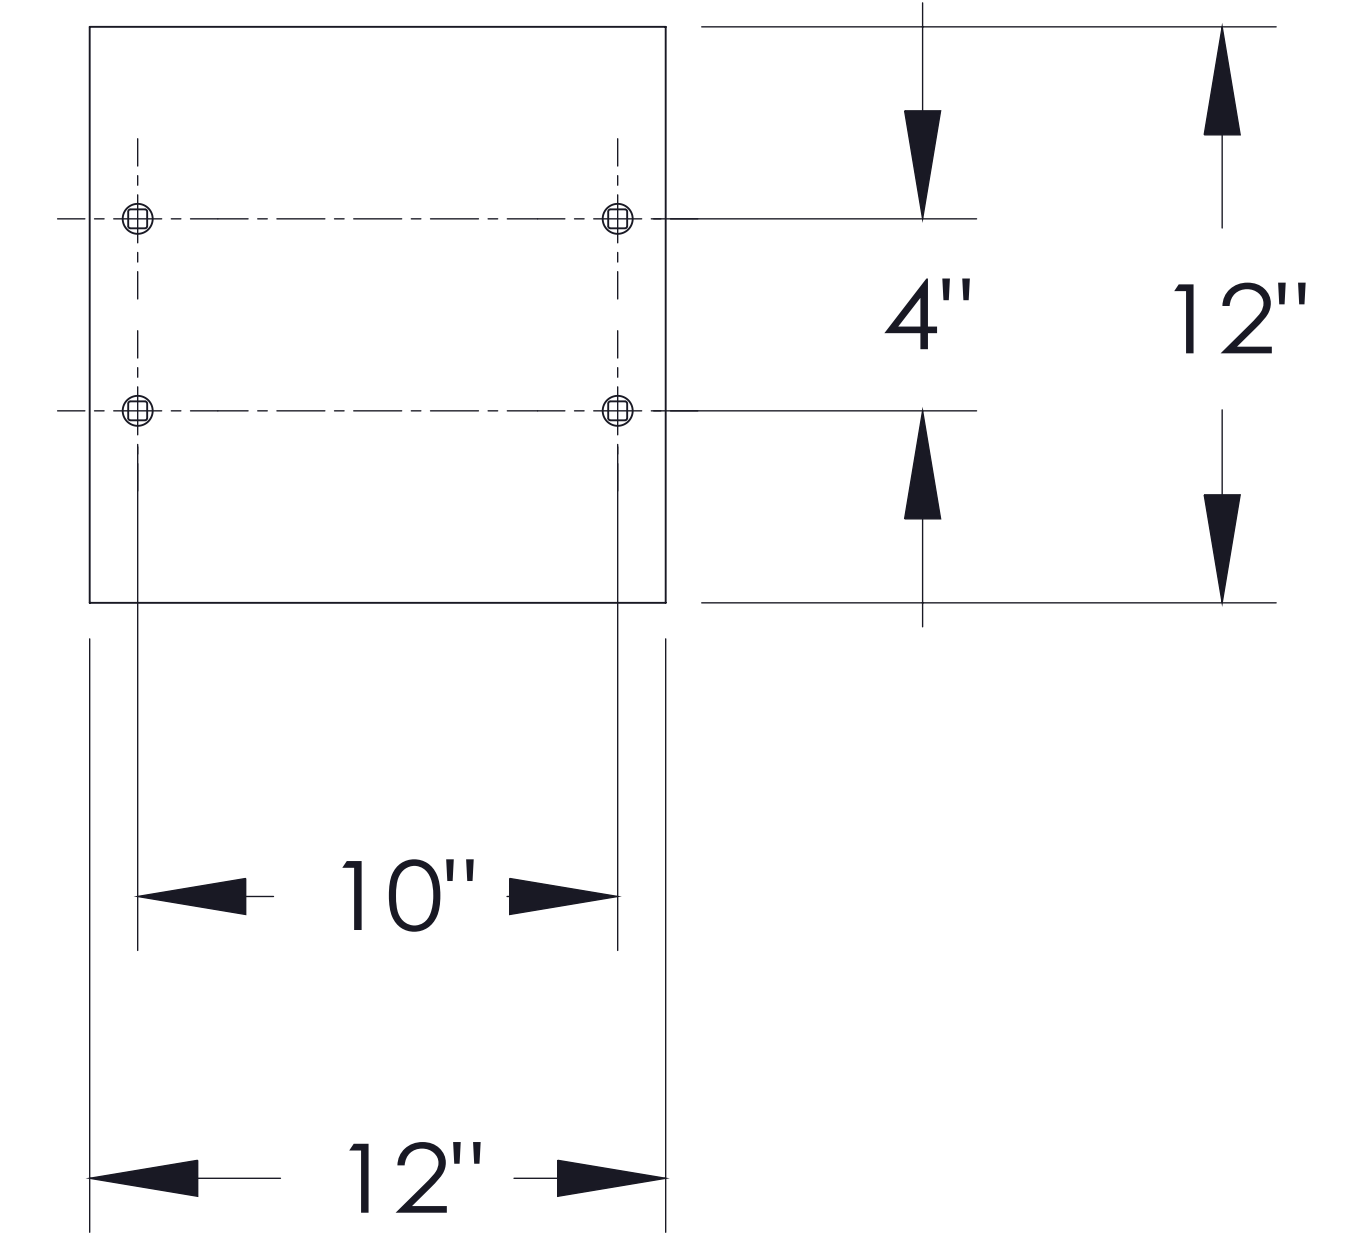

vital™ Cluster Box Unit - Type I

FRONT VIEW

SIDE VIEW

PEDESTAL

PEDESTAL BASE BOLT PATTERN

DOOR CHART

DOOR TYPE	DIMENSION (HEIGHT x WIDTH)
TENANT	3-3/8"x12-13/16"
10" PARCEL	10-1/4"x12-13/16"
13" PARCEL	13-3/4"x12-13/16"
OUTGOING SLOT	3/4"x11-3/4"