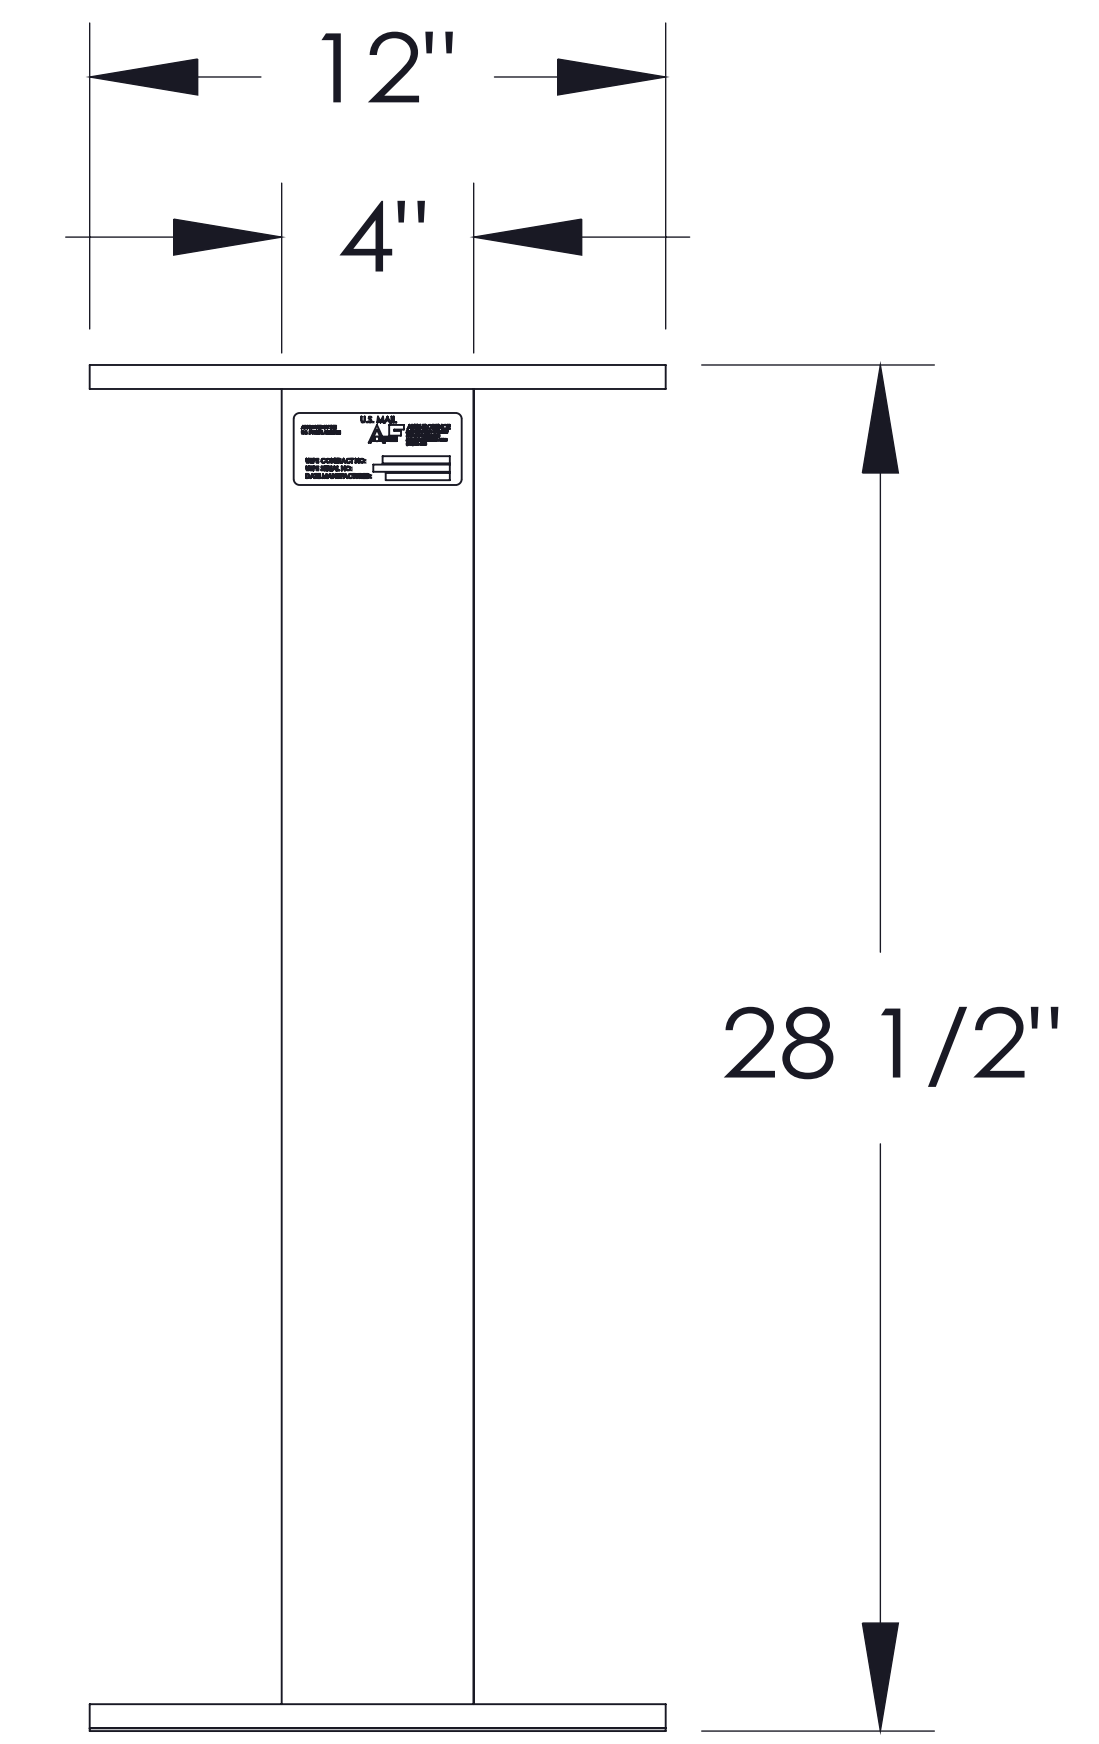

vital™ Cluster Box Unit - Type I

FRONT VIEW

SIDE VIEW

PEDESTAL

PEDESTAL BASE BOLT PATTERN

DOOR CHART

DOOR TYPE	DIMENSION (HEIGHT x WIDTH)
TENANT	3-3/8"x12-13/16"
10" PARCEL	10-1/4"x12-13/16"
13" PARCEL	13-3/4"x12-13/16"
OUTGOING SLOT	3/4"x11-3/4"