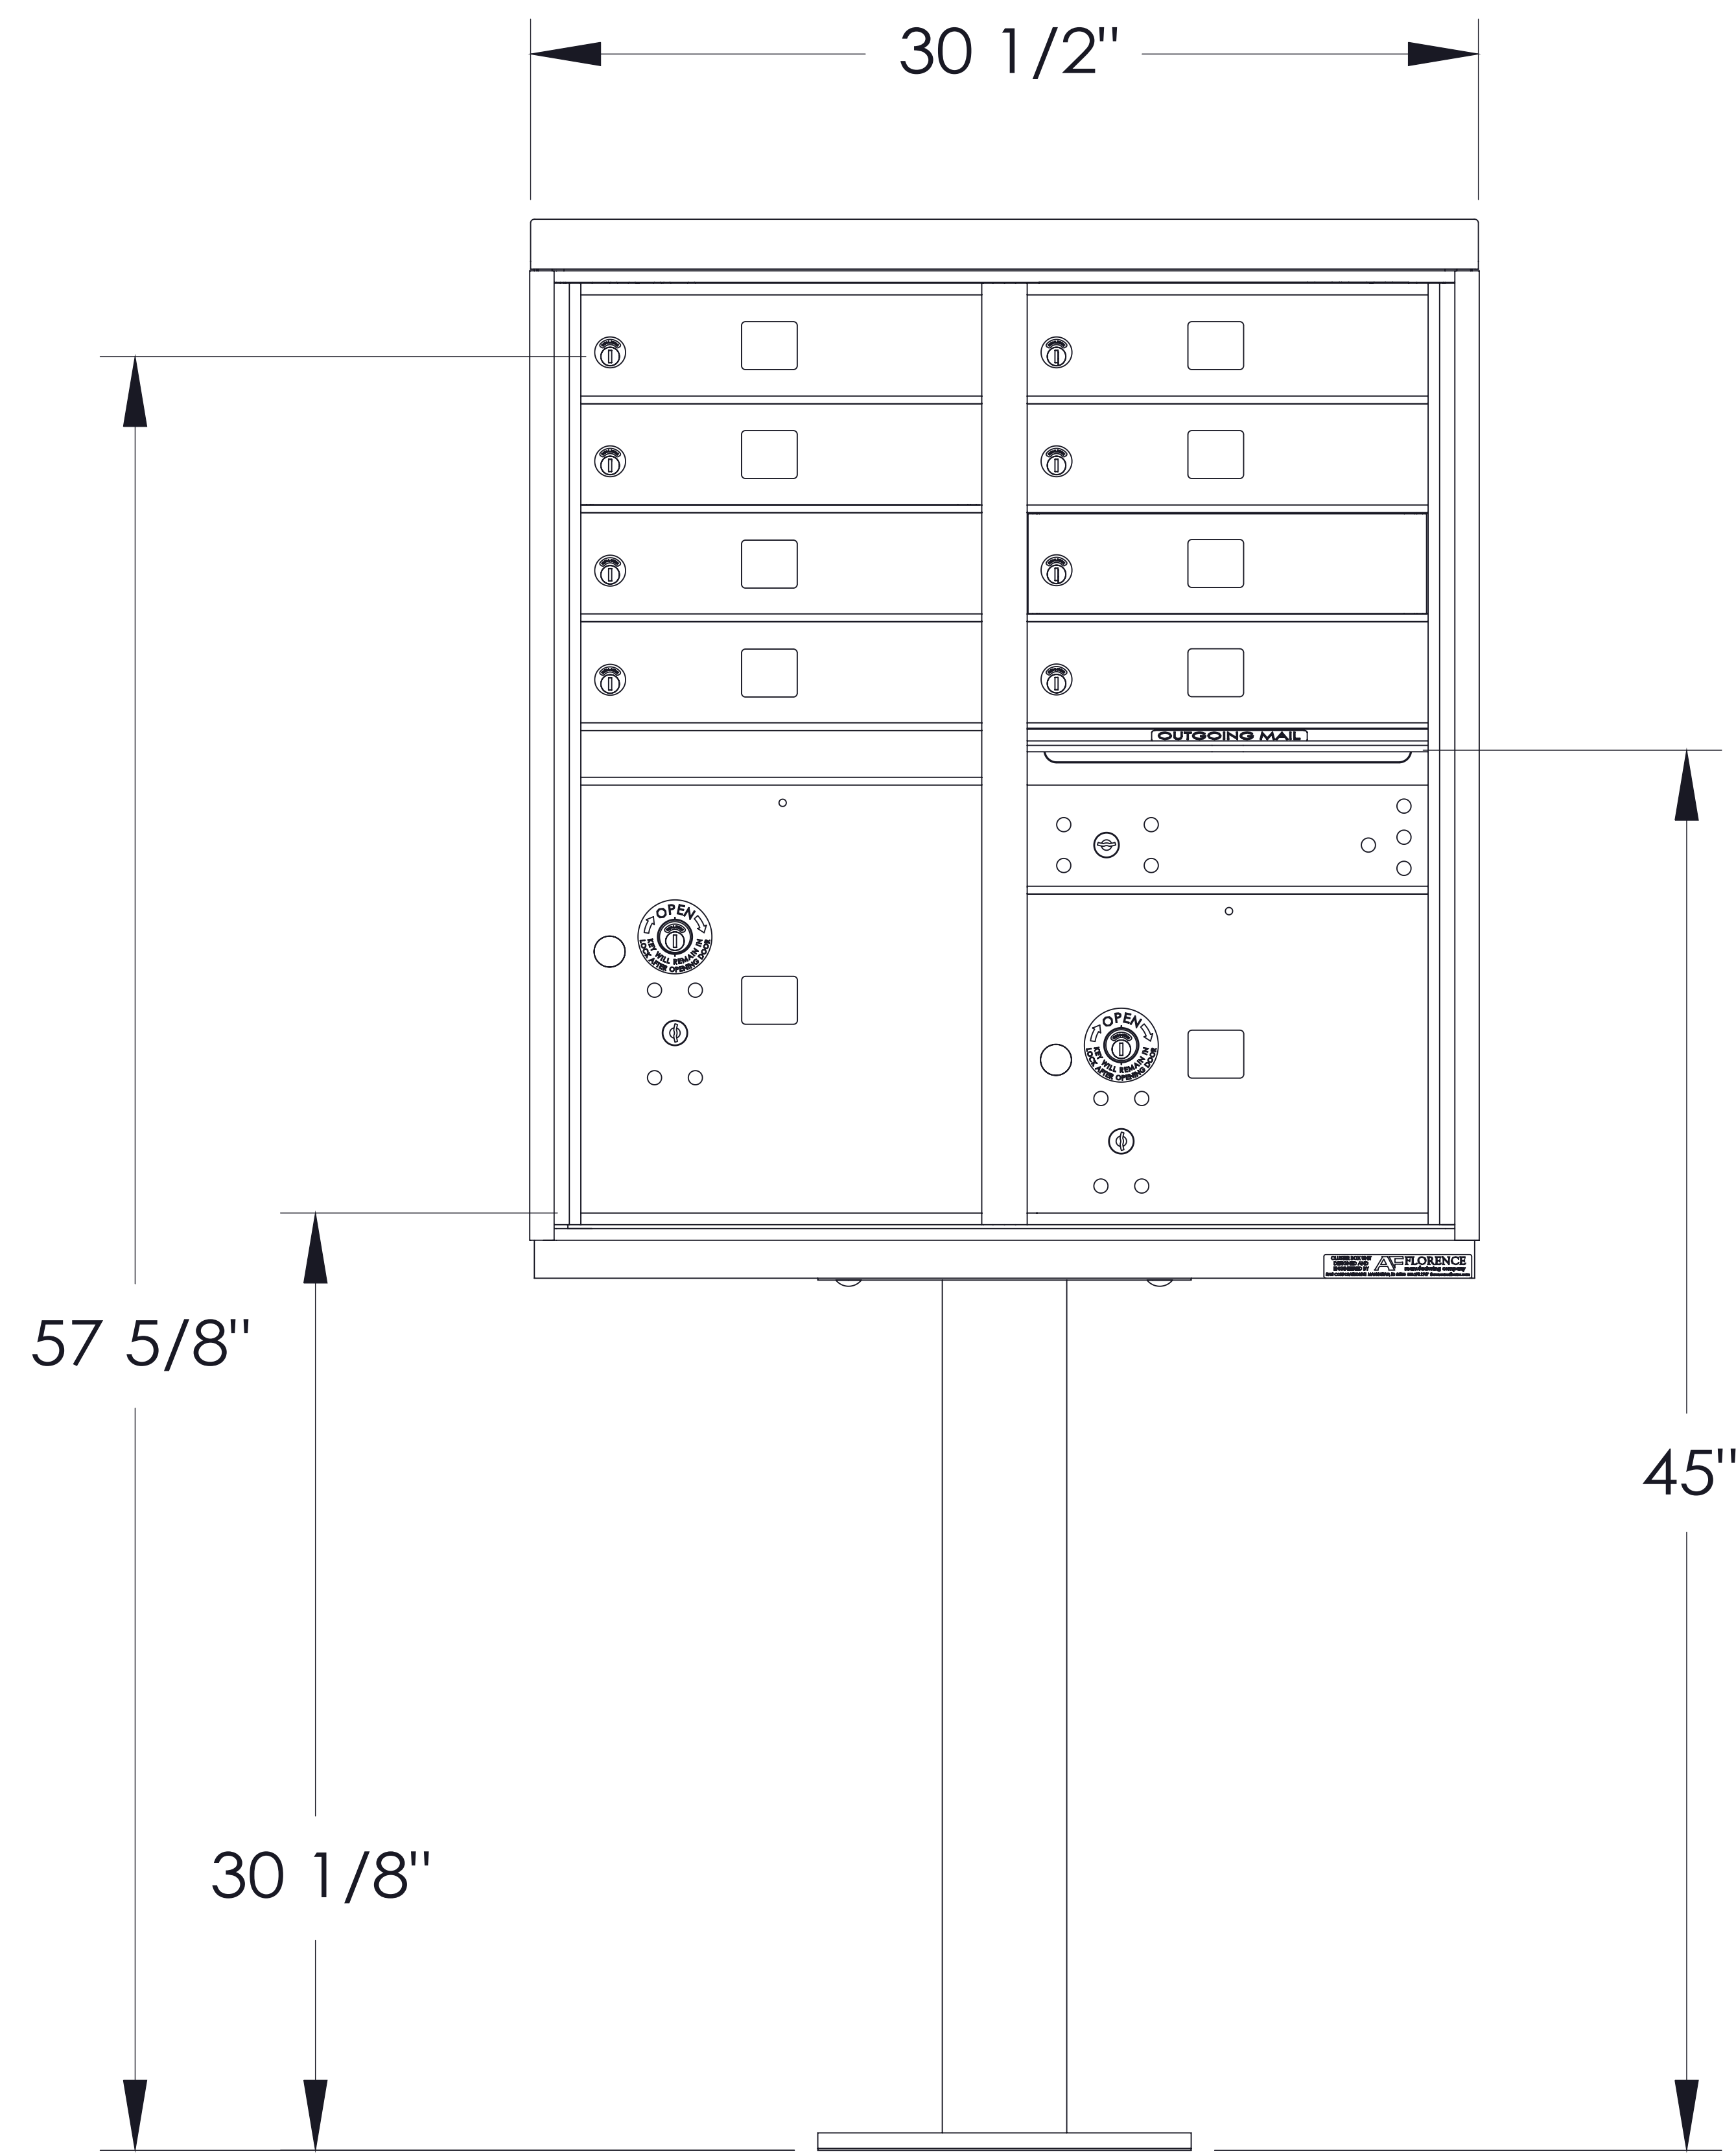

vital™ Cluster Box Unit - Type I

FRONT VIEW

SIDE VIEW

PEDESTAL

PEDESTAL BASE BOLT PATTERN

DOOR CHART

DOOR TYPE	DIMENSION (HEIGHT x WIDTH)
TENANT	3-3/8"x12-13/16"
10" PARCEL	10-1/4"x12-13/16"
13" PARCEL	13-3/4"x12-13/16"
OUTGOING SLOT	3/4"x11-3/4"

NOTES:

1. This unit is approved for USPS and private applications.
2. Decorative mailbox accessories sold separately and are USPS Approved products.
3. Pedestal should be installed with included Rudder Pad; mounting hardware not included, refer to installation manual for recommendations.
4. Florence "F" series CBU is Officially Licensed by USPS: License#CDSEQ-08-B-0012