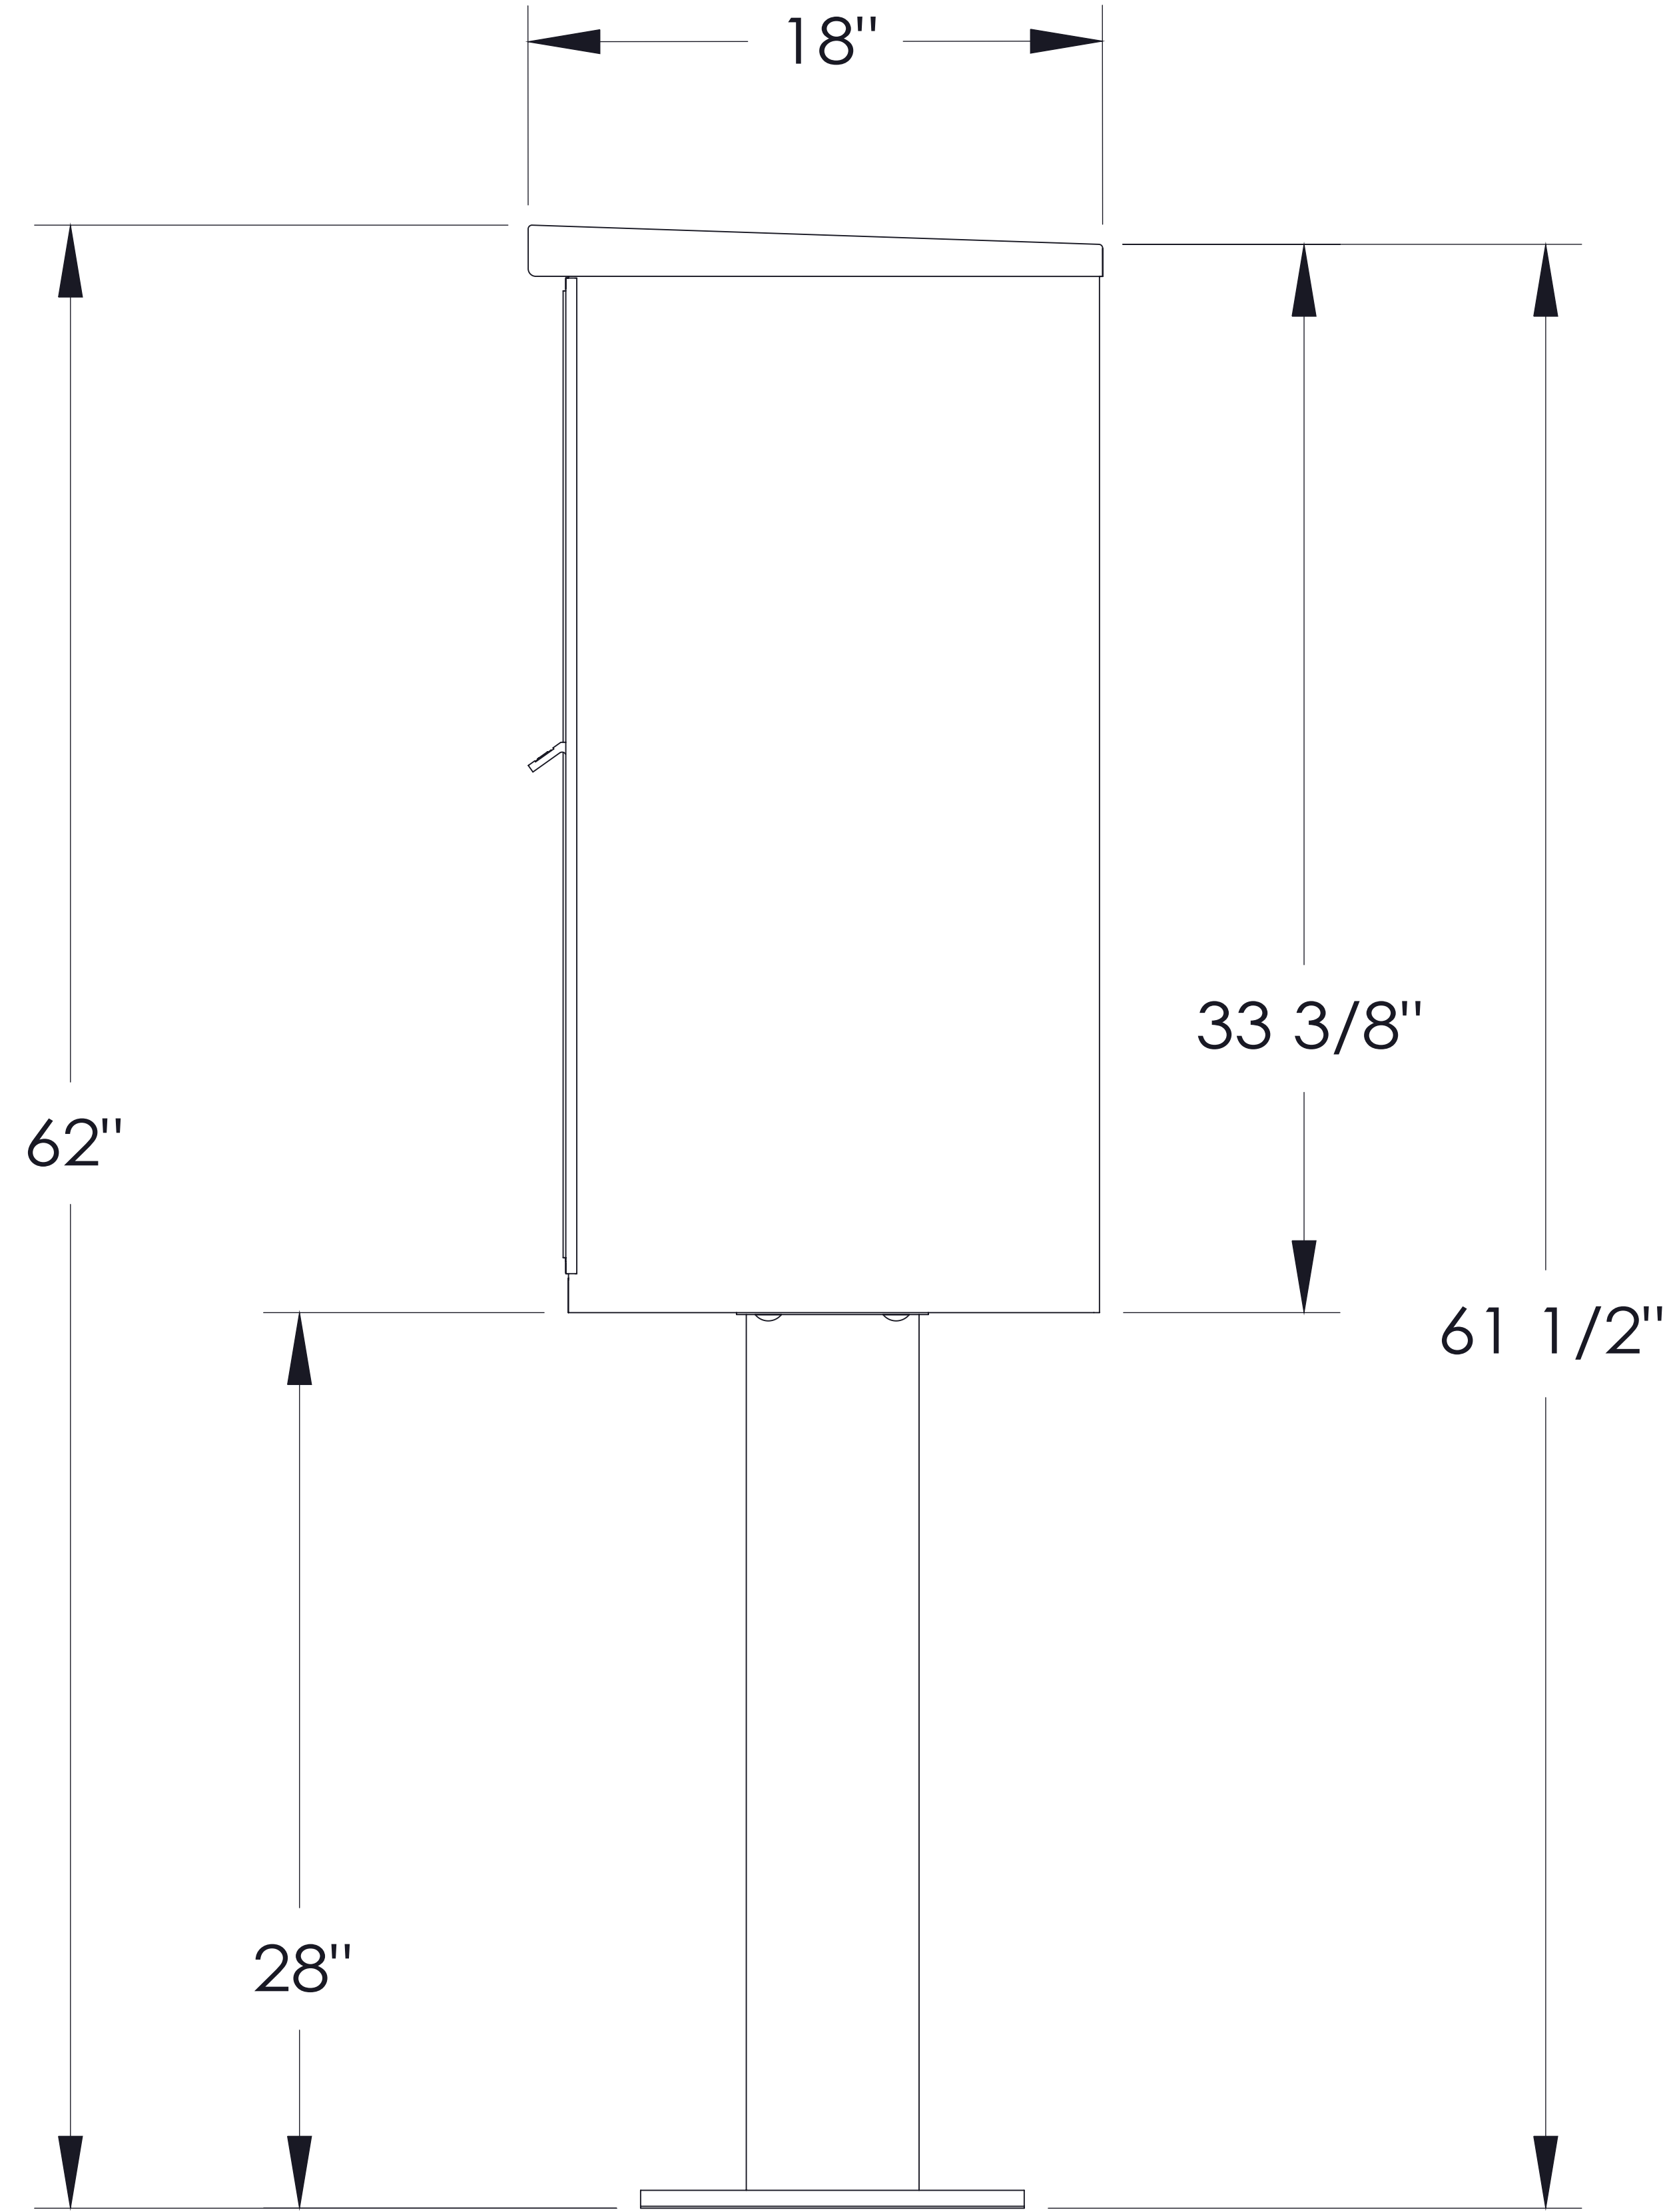

vital™ Cluster Box Unit - Type I

FRONT VIEW

SIDE VIEW

PEDESTAL

PEDESTAL BASE BOLT PATTERN

DOOR CHART

DOOR TYPE	DIMENSION (HEIGHT x WIDTH)
TENANT	3-3/8"x12-13/16"
10" PARCEL	10-1/4"x12-13/16"
13" PARCEL	13-3/4"x12-13/16"
OUTGOING SLOT	3/4"x11-3/4"