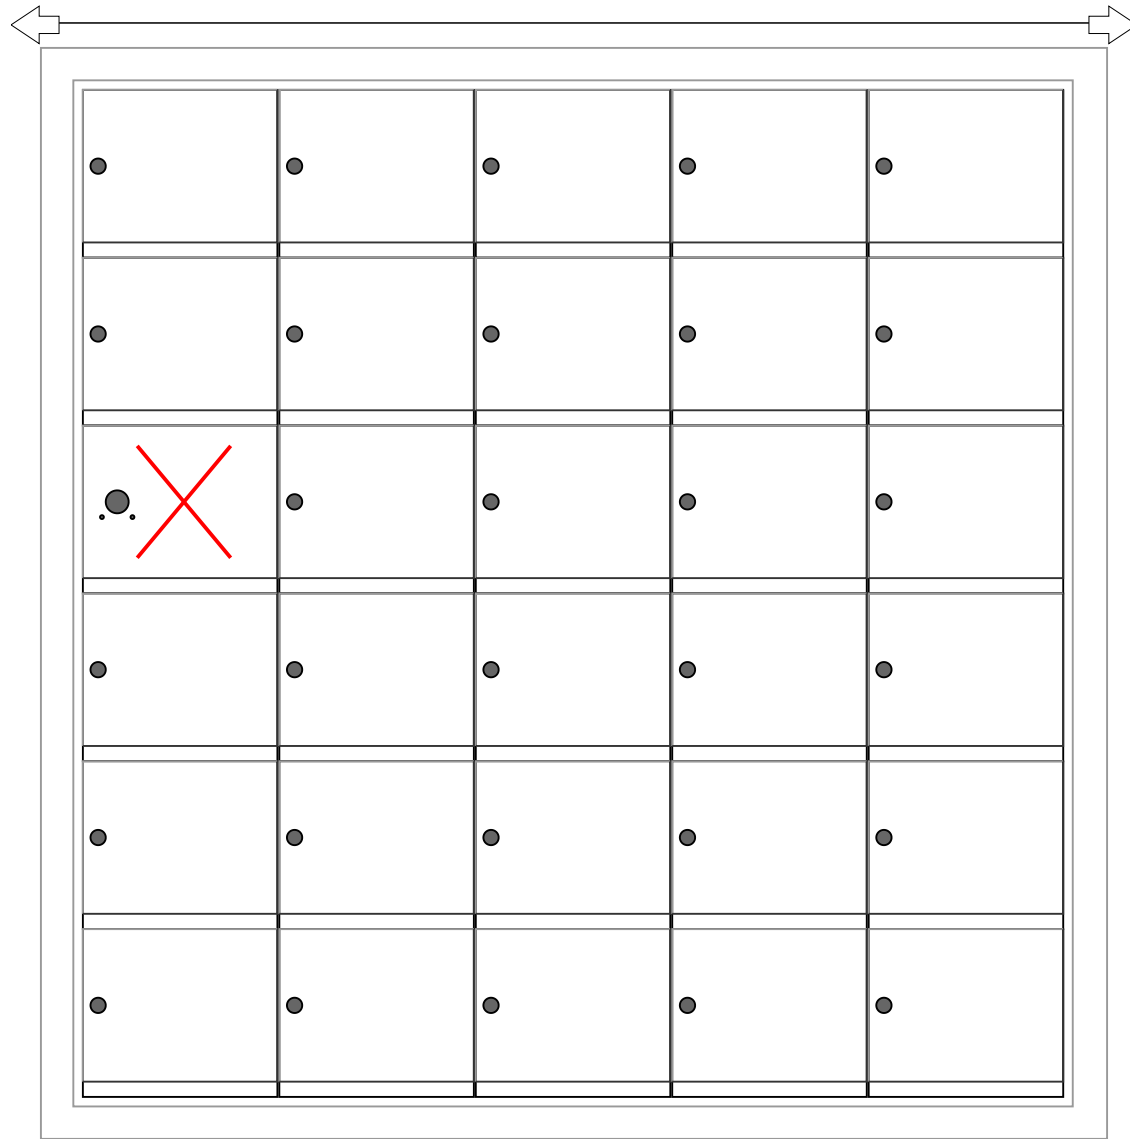

140065 Dimensions

Overall Width w/ Trim: 36-1/8"
(Rough Opening: 33-7/8")

140065

Side View

Configuration Details:

- 1. **Product Type:** 1400 Horizontal
- 2. **Installation:** Front-load, Recessed Mount
- 3. **Finish:** Anodized Aluminum
- 4. **Locks:** Standard Cam Lock, 2 keys
- 5. **Door Id:** tbd
- 6. **Master Door:** tbd

Matching standard snap-on trim included

Models Used:

(1) 140065

DO NOT SCALE OFF DRAWING

Door Sizes Used:

(29) 1400 1x1 Compartment
(1) 1x1 Master

ELEVATION: 140065 | **MAILBOXES:** 29 |

PROJECT NAME: 1400 Series Mailbox