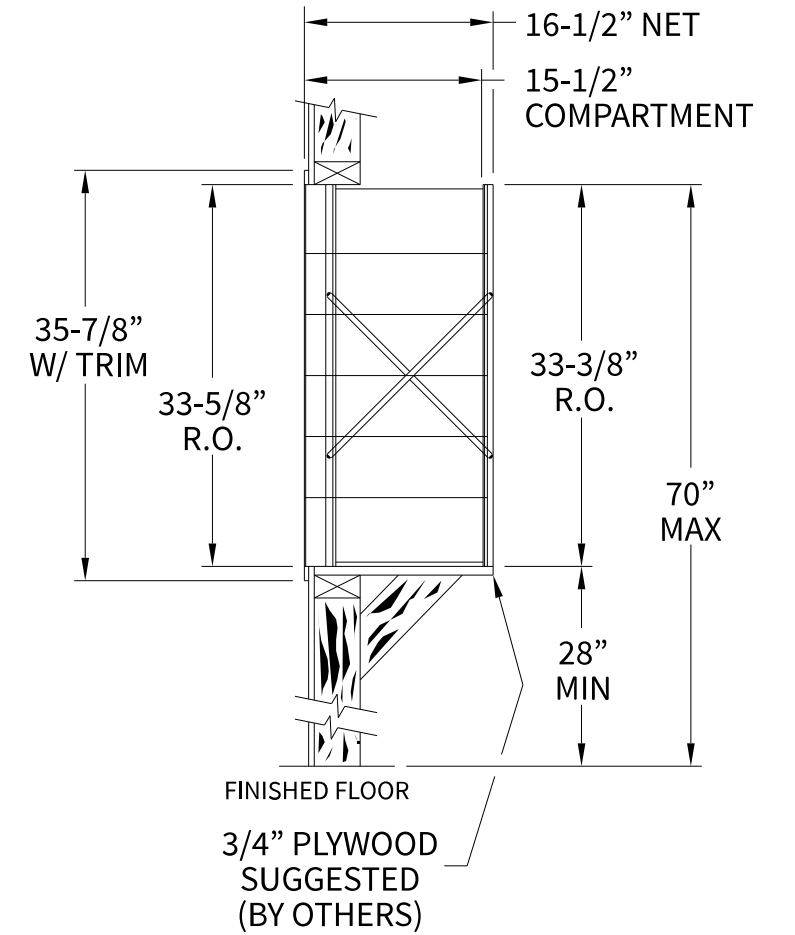

140065 Dimensions

Overall Width w/ Trim: 36-1/8"
(Rough Opening: 33-7/8")

140065

Side View

Configuration Details:

- 1. **Product Type:** 1400 Horizontal
- 2. **Installation:** Front-load, Recessed Mount
- 3. **Finish:** Anodized Aluminum
- 4. **Locks:** Standard Cam Lock, 2 keys
- 5. **Door Id:** tbd
- 6. **Master Door:** tbd

Matching standard snap-on trim included

Models Used:

(1) 140065

DO NOT SCALE OFF DRAWING

Door Sizes Used:

(29) 1400 1x1 Compartment
(1) 1x1 Master

ELEVATION: 140065 | **MAILBOXES:** 29 |

PROJECT NAME: 1400 Series Mailbox