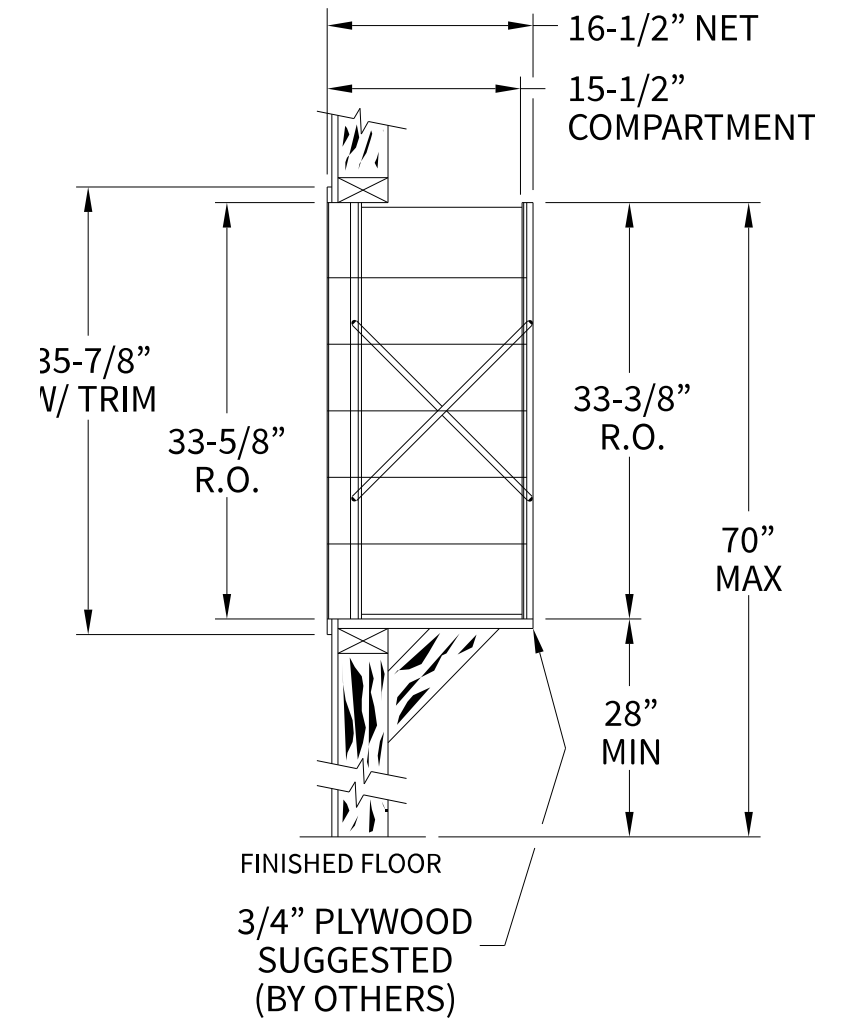

140063 Dimensions

Overall Width w/ Trim: 23-1/4"
(Rough Opening: 21")

140063

Side View

Configuration Details:

- 1. **Product Type:** 1400 Horizontal
- 2. **Installation:** Front-load, Recessed Mount
- 3. **Finish:** Anodized Aluminum
- 4. **Locks:** Standard Cam Lock, 2 keys
- 5. **Door Id:** tbd
- 6. **Master Door:** tbd

Matching standard snap-on trim included

Models Used:

(1) 140063

DO NOT SCALE OFF DRAWING

Door Sizes Used:

(17) 1400 1x1 Compartment
(1) 1x1 Master

ELEVATION: 140063 | **MAILBOXES:** 17 |

PROJECT NAME: 1400 Series Mailbox