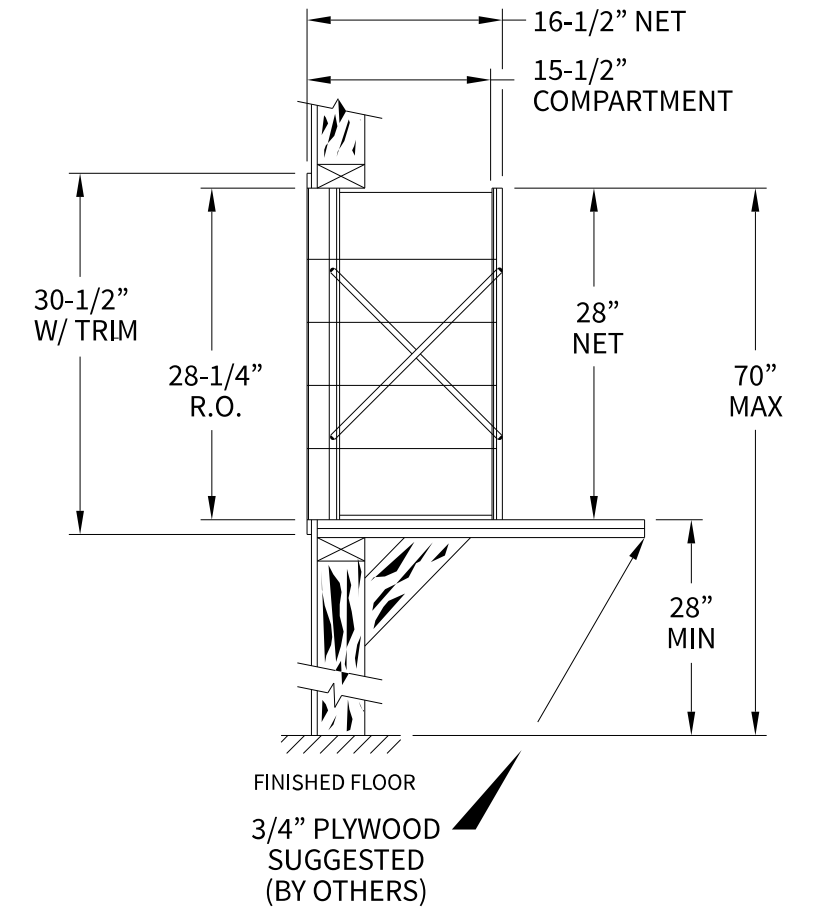

140053 Dimensions

Overall Width w/ Trim: 23-1/4"
(Rough Opening: 21")

140053

Side View

Configuration Details:

- 1. **Product Type:** 1400 Horizontal
- 2. **Installation:** Front-load, Recessed Mount
- 3. **Finish:** Anodized Aluminum
- 4. **Locks:** Standard Cam Lock, 2 keys
- 5. **Door Id:** tbd
- 6. **Master Door:** tbd

Matching standard snap-on trim included

Models Used:

(1) 140053

DO NOT SCALE OFF DRAWING

Door Sizes Used:

(14) 1400 1x1 Compartment
(1) 1x1 Master

ELEVATION: 140053 | **MAILBOXES:** 14 |

PROJECT NAME: 1400 Series Mailbox | **DRAWN BY:** FLORENCE