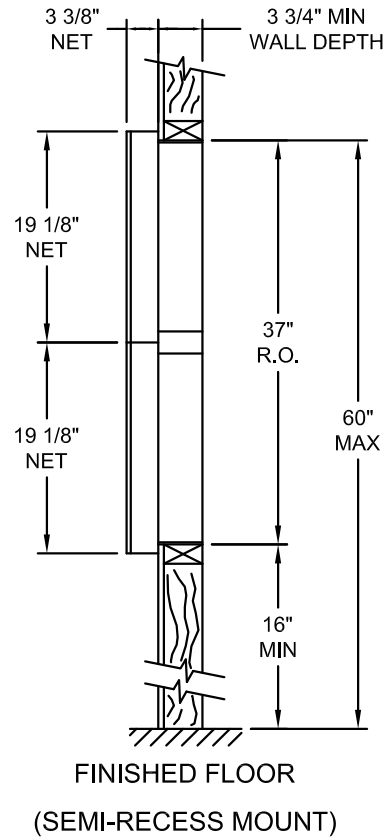

# 1250 SERIES VERTICAL STYLE MAILBOX DOUBLE ROW INSTALLATION

PRODUCT SERIES: 1250 SERIES DOUBLE ROW

**BudgetMailboxes**  
Best Brands. Best Prices. .com

WebLife Stores LLC  
PO Box 20338, Panama City Beach, FL 32417  
www.budgetmailboxes.com • (866) 707-0008

MODEL	1250	REV	F
SCALE	NONE	LAST REV DATE	8/24/2012
DRAWING NUMBER	CS5048	DRAWN BY	RAK