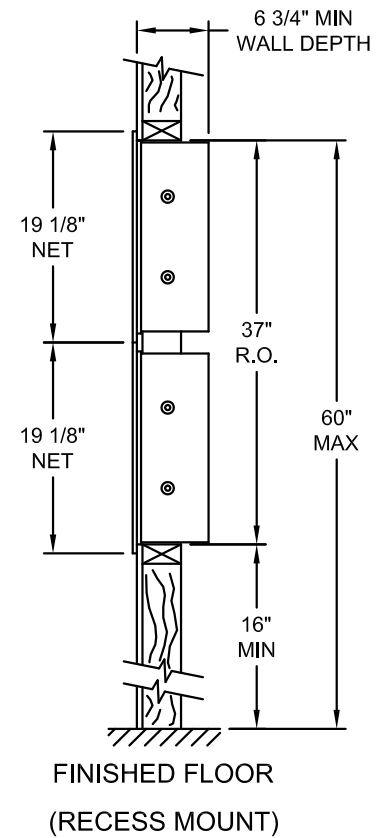

# 1250 SERIES VERTICAL STYLE MAILBOX DOUBLE ROW INSTALLATION

PRODUCT SERIES: 1250 SERIES DOUBLE ROW

**BudgetMailboxes**  
Best Brands. Best Prices. .com

WebLife Stores LLC  
PO Box 20338, Panama City Beach, FL 32417  
www.budgetmailboxes.com • (866) 707-0008

MODEL	1250	REV	F
SCALE	NONE	LAST REV DATE	8/24/2012
DRAWING NUMBER	CS5048	DRAWN BY	RAK