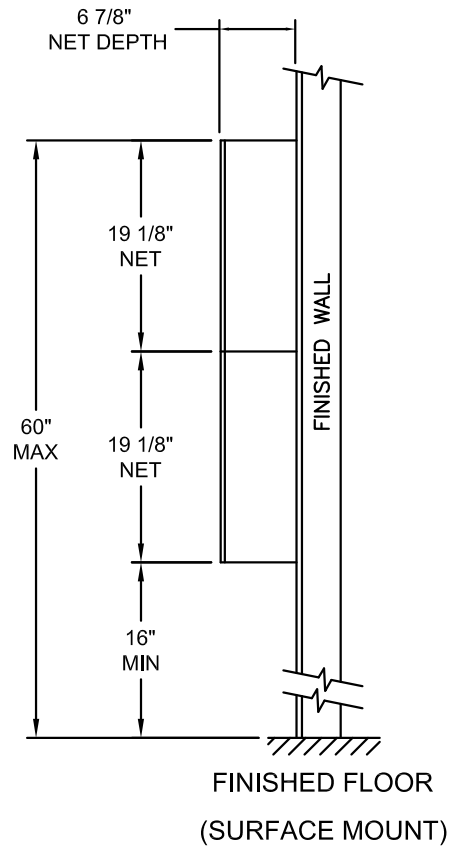

# 1250 SERIES VERTICAL STYLE MAILBOX DOUBLE ROW INSTALLATION

PRODUCT SERIES: 1250 SERIES DOUBLE ROW

**BudgetMailboxes**  
Best Brands. Best Prices. .com

WebLife Stores LLC  
PO Box 20338, Panama City Beach, FL 32417  
www.budgetmailboxes.com • (866) 707-0008

MODEL	1250	REV	F
SCALE	NONE	LAST REV DATE	8/24/2012
DRAWING NUMBER	CS5048	DRAWN BY	RAK