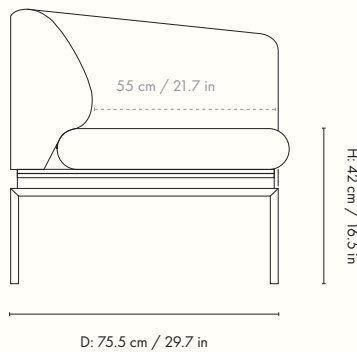

Height: 73.5 cm / 28.9 in
Width: 80 cm / 31.5 in
Depth: 75.5 cm / 29.7 in
Seat height: 42 cm / 16.5 in
Seat depth: 55 cm / 21.7 in
Backrest height: 31.5 cm / 12.4 in
Weight: 29.2 kg

Materials and construction

Design by ferm LIVING in collaboration with Says Who

Product details

Manufactured in Lithuania.
Registered design

Dimensions

Height: 73.5 cm / 28.9 in
Width: 160 cm / 63 in
Depth: 75.5 cm / 29.7 in
Seat height: 42 cm / 16.5 in
Seat depth: 55 cm / 21.7 in
Backrest height: 31.5 cm / 12.4 in
Weight: 48 kg

Measurements

Turn Sofa - 3-Seater

Design by ferm LIVING in collaboration with Says Who

Product details

Manufactured in Lithuania.
Registered design

Dimensions

Height: 73.5 cm / 28.9 in
Width: 200 cm / 78.7 in
Depth: 75.5 cm / 29.7 in
Seat height: 42 cm / 16.5 in
Seat depth: 55 cm / 21.7 in
Backrest height: 31.5 cm / 12.4 in
Weight: 64 kg

Design by ferm LIVING in collaboration with Says Who

Product details

Manufactured in Lithuania.
Registered design

Dimensions

Height: 42 cm / 16.5 in
Width: 190 cm / 74.8 in
Depth: 80 cm / 31.5 in
Seat height: 42 cm / 16.5 in
Frame length: 186 cm / 73.2 in
Weight: 38 kg