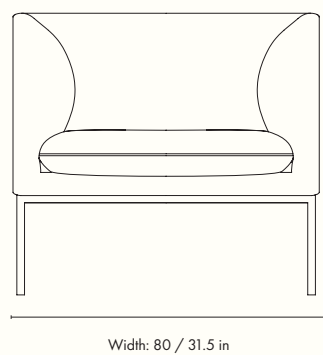

Height: 73.5 cm / 28.9 in
Width: 80 cm / 31.5 in
Depth: 75.5 cm / 29.7 in
Seat height: 42 cm / 16.5 in
Seat depth: 55 cm / 21.7 in
Backrest height: 31.5 cm / 12.4 in
Weight: 29.2 kg

Materials and construction

Customisation Options

Frame options

Black Cashmere

Fabric qualities

To see the specifications of each fabric and available colour assortment please go to the fabric and leather overview

Measurements

Turn Sofa - 2-Seater

Design by ferm LIVING in collaboration with Says Who

Product details

Manufactured in Lithuania.
Registered design

Dimensions

Height: 73.5 cm / 28.9 in
Width: 160 cm / 63 in
Depth: 75.5 cm / 29.7 in
Seat height: 42 cm / 16.5 in
Seat depth: 55 cm / 21.7 in
Backrest height: 31.5 cm / 12.4 in
Weight: 48 kg