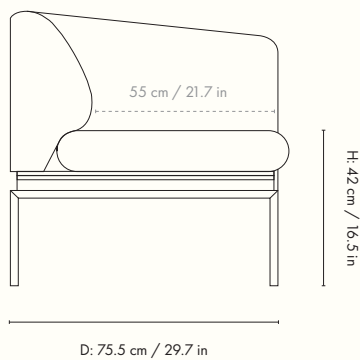

Measurements