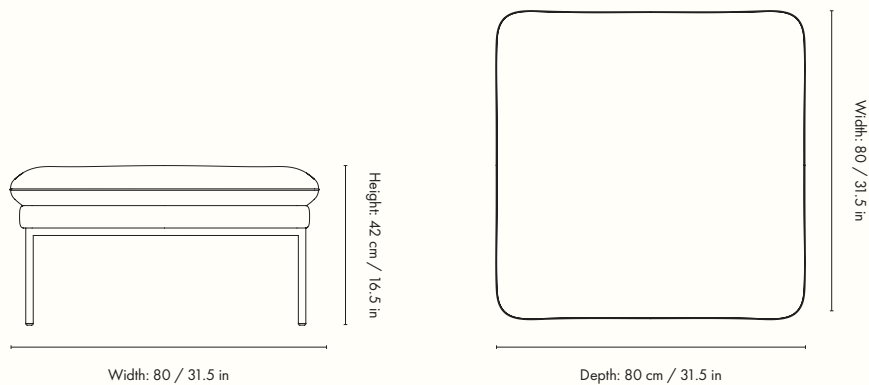

Measurements