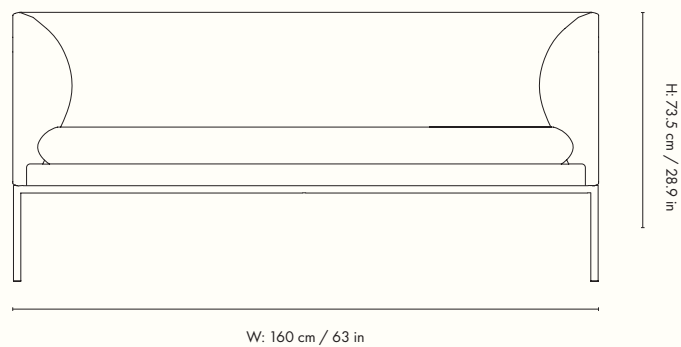

Height: 73.5 cm / 28.9 in
Width: 80 cm / 31.5 in
Depth: 75.5 cm / 29.7 in
Seat height: 42 cm / 16.5 in
Seat depth: 55 cm / 21.7 in
Backrest height: 31.5 cm / 12.4 in
Weight: 29.2 kg

Materials and construction

Design by ferm LIVING in collaboration with Says Who

Product details

Manufactured in Lithuania.
Registered design

Dimensions

Height: 73.5 cm / 28.9 in
Width: 160 cm / 63 in
Depth: 75.5 cm / 29.7 in
Seat height: 42 cm / 16.5 in
Seat depth: 55 cm / 21.7 in
Backrest height: 31.5 cm / 12.4 in
Weight: 48 kg

Measurements

Turn Sofa - 3-Seater

Design by ferm LIVING in collaboration with Says Who

Product details

Manufactured in Lithuania.
Registered design

Dimensions

Height: 73.5 cm / 28.9 in
Width: 200 cm / 78.7 in
Depth: 75.5 cm / 29.7 in
Seat height: 42 cm / 16.5 in
Seat depth: 55 cm / 21.7 in
Backrest height: 31.5 cm / 12.4 in
Weight: 64 kg

Design by ferm LIVING in collaboration with Says Who

Product details

Manufactured in Lithuania.
Registered design

Dimensions

Height: 42 cm / 16.5 in
Width: 190 cm / 74.8 in
Depth: 80 cm / 31.5 in
Seat height: 42 cm / 16.5 in
Frame length: 186 cm / 73.2 in
Weight: 38 kg