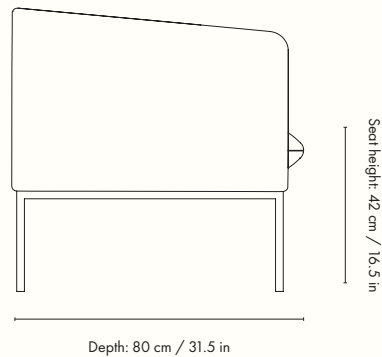

Measurements