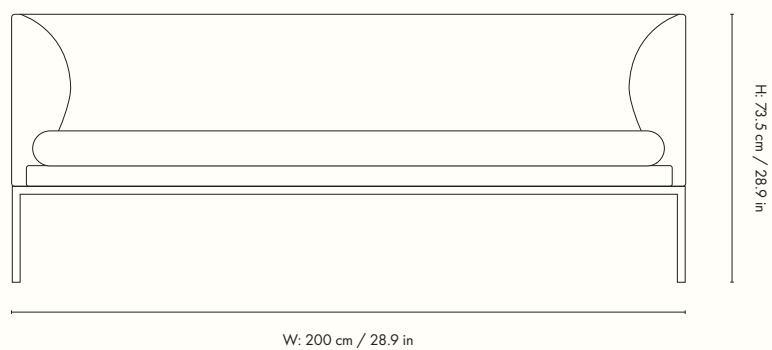

Measurements