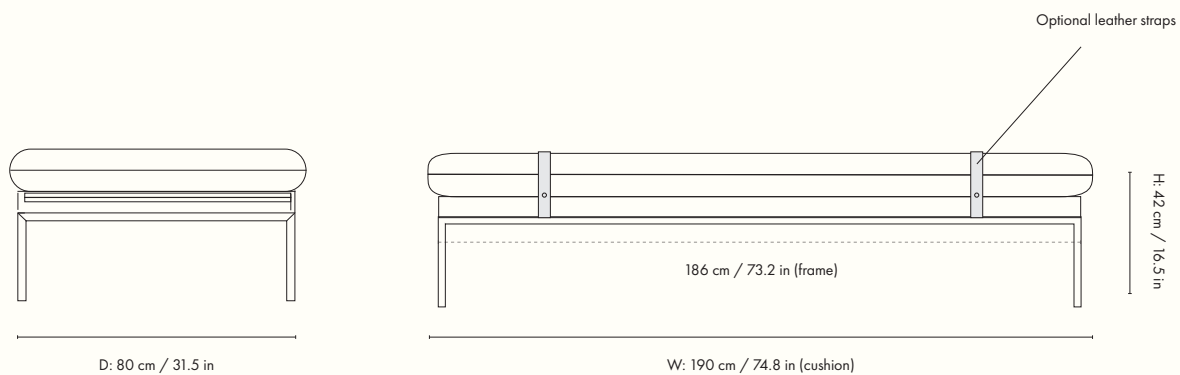

Height: 73.5 cm / 28.9 in
Width: 80 cm / 31.5 in
Depth: 75.5 cm / 29.7 in
Seat height: 42 cm / 16.5 in
Seat depth: 55 cm / 21.7 in
Backrest height: 31.5 cm / 12.4 in
Weight: 29.2 kg

Materials and construction

Measurements

Turn Pouf

Design by ferm LIVING in collaboration with Says Who

Product details

Manufactured in Lithuania.
Registered design

Dimensions

Height: 42 cm / 16.5 in
Width: 80 cm / 31.5 in
Depth: 80 cm / 31.5 in
Seat height: 42 cm / 16.5 in
Weight: 12 kg