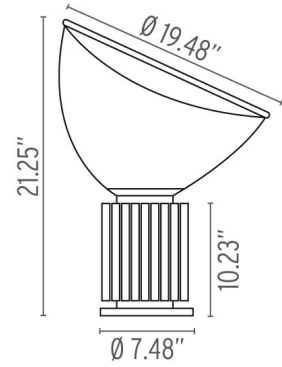

FLOS

Taccia LED - Methacrylate Diffuser, Black - Specification Sheet by Achille and Pier Giacomo Castiglioni, 1962

Mounting	Table Top
Lamp (Bulb) Description	1 COB LED 2700K CRI 93 - 28W DIMMER
Environment	Indoor - Dry Location
Finish	Black

Electrical

Voltage	100-240V
Switching	Dimmer switch that provide ON-OFF functions and 10-100% light adjustment with memory
IP Rating	IP20

Physical

Cord Length (inches)	88.61
Construction Material	Aluminium - Methacrylate
Weight	16.8 lbs

● F6607030 Black

Dimensional Image

Certifications