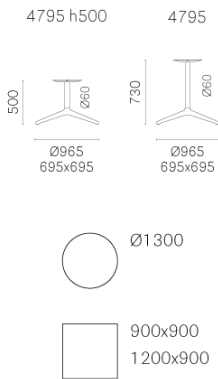

YPSILON 4 4795_H500

DESIGN:
JORGE PENSI DESIGN STUDIO

Ypsilon table base, 4 feet version, cast aluminium base and extruded aluminium column height 500mm.

Finishes: polished or powder coated.

INFORMATION REQUEST