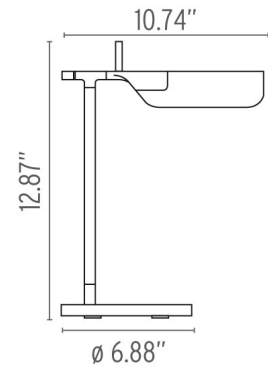

Dimensional Image

Certifications