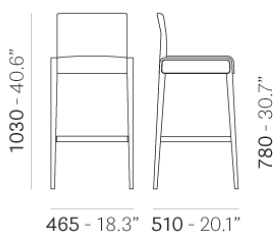

JIL 526

DESIGN:
ENRICO FRANZOLINI

An elegant and luxury collection which distinguishes for the refined care to the details. Barstool with oak wood frame, seat and backrest upholstered in fabric, leather or simil leather. Seat height 780mm.

INFORMATION REQUEST