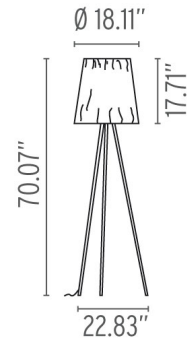

### Physical

---

Cord Length (inches)	98" - Black
Construction Material	Aluminum and fabric
Weight	3.2 lbs

● FU616020 Grey

### Dimensional Image