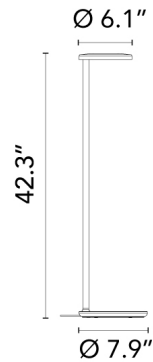

## Oblique Floor, Anthracite, 8W, 750lm, 2700K, CRI 90 - Specification Sheet by Vincent Van Duysen, 2022

Mounting	Free Standing
Lamp (Bulb) Description	LED 8W, 750lm, 2700K, CRI 90
Environment	Indoor - Dry Location
Finish	Anthracite
Technical and Product Description	Floor lamp that, thanks to its innovative patented lens, offers asymmetrical light distribution and excellent visual comfort.  Its shape, height and dimensions are consistent with the functionality of the product, which provides excellent reading or companion lighting while keeping the light source invisible to the user

### Physical

Cord Length (inches)	98.40" Black
Construction Material	Die Cast Aluminum, Methacrylate
Weight	7.16 lbs

● 09.8220.DR Anthracite

### Dimensional Image