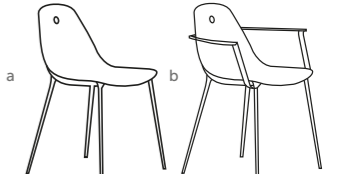

Check the Joli configurator
<http://configurator.joli.be/configurator>

MARGUERITE CHAIRS

BY MATHIAS DE FERM

☐ in ☒ out ☐