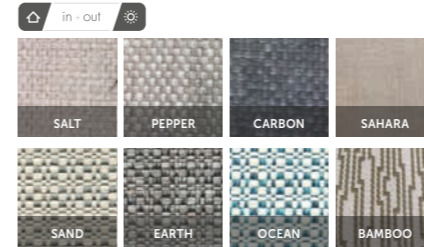

Shell nautic linen earth

Indoor

Shell velvet beige

Shell velvet blue

Indoor

Shell torres black

Shell leather Cognac

## 2 FRAME

lacquered aluminium -  in  out

Enjoy your Marguerite chairs in- and outdoor. Simply change the cushions.

## 3 CUSHION/SHELL

nautic linen

corallo

leather

torres - imitation leather

easy care fabrics

velvet

Maintenance > p.166