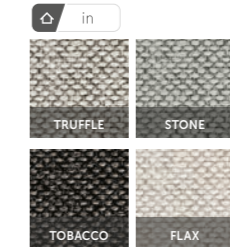

Shell nautic linen earth

Indoor

Shell velvet beige

Shell velvet blue

Indoor

Shell torres black

Shell leather Cognac

## 2 FRAME

lacquered aluminium -  in  out

Enjoy your Marguerite chairs in- and outdoor. Simply change the cushions.

## 3 CUSHION/SHELL

nautic linen

corallo

leather

torres - imitation leather

easy care fabrics

velvet

Maintenance > p.166