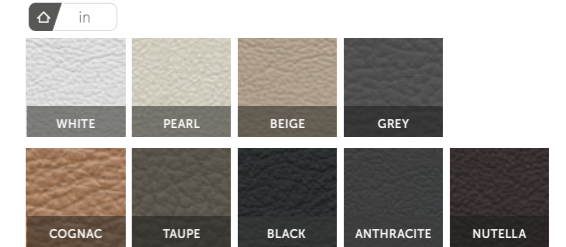

Shell nautic linen earth

Indoor

Shell velvet beige

Shell velvet blue

Indoor

Shell torres black

Shell leather Cognac

## 3 CUSHION/SHELL

nautic linen

corallo

leather

torres - imitation leather

easy care fabrics

velvet

Maintenance > p.166