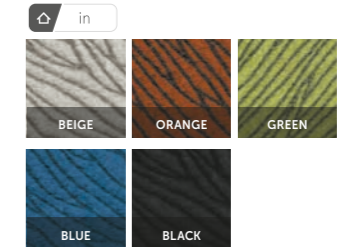

Shell nautic linen earth

Indoor

Shell velvet beige

Shell velvet blue

Indoor

Shell torres black

Shell leather Cognac

## 3 CUSHION/SHELL

nautic linen

corallo

leather

torres - imitation leather

easy care fabrics

velvet

Maintenance > p.166