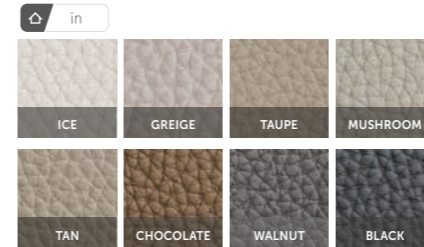

Shell nautic linen earth

Indoor

Shell velvet beige

Shell velvet blue

Indoor

Shell torres black

Shell leather Cognac

## 3 CUSHION/SHELL

nautic linen

corallo

leather

torres - imitation leather

easy care fabrics

velvet

Maintenance > p.166