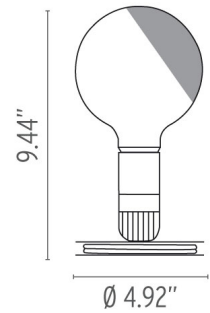

FLOS

Lampadina, Black - Specification Sheet by Achille Castiglioni, 1972

Mounting	Table Top
Lamp (Bulb) Description	1 x 2W Lampadina Medium G40 LED 2600K (Included)
Environment	Indoor - Dry Location
Dimming	Not dimmable
Finish	Black
Technical and Product Description	LAMPADINA table lamp providing direct and diffused light. Anodized aluminum base serves to contain excess power cord. Clear globe lamp is partially sandblasted to diffuse the light. On/Off switch on lamp-holder.

Electrical

Voltage	120
Switching	on-off switch on socket
IP Rating	IP20

Physical

Cord Length (inches)	90" - Black
Construction Material	Stainless steel
Weight	0.8 lbs

● FU330200 Black

Dimensional Image

Lamping (Bulb)