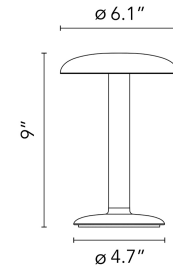

FLOS

Gustave 2700K Matte Anthracite, USBC Enable - Specification Sheet by Vincent Van Duysen, 2022

Mounting	Free Standing
Lamp (Bulb) Description	LED 2.5W,159lm, 2700K, CRI90
Environment	Indoor/Outdoor - Wet Locations
Finish	Matte Anthracite
Technical and Product Description	<p>Designed to provide the perfect light and unbeatable visual comfort for tables of up to four diners, the exclusive Gustave optical system, patented by Flos, uses a series of asymmetrical emission lenses placed in revolution to distribute light obliquely 360 degree around the lamp.</p> <p>Gustave Residential can be easily recharged through a USB-C cable included with the product. USB-C Cable can be plugged into 5V, min 1.5A adapter (not included)</p> <p>Product Battery Autonomy:</p> <ul style="list-style-type: none">-100% = 6 hours- 50% = 10 hours- 25% = 18 hours

● 09.8405.DR Matte Anthracite

Dimensional Image

Electrical

IP Rating IP54

Physical

Cord Length (inches) 47.24" - Black
Construction Material Aluminium, PMMA
Weight 1.76 lbs

Certifications