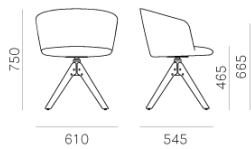

NYM 2847

DESIGN:
CAZZANIGA MANDELLI PAGLIARULO

Nym Soft recalls the outlines of the omonymous wooden chairs collection, subtly accentuating and enhancing its comfort. Armchair with steel frame padded with polyurethane foam of different densities and swivel seat with automatic return mechanism.

INFORMATION REQUEST