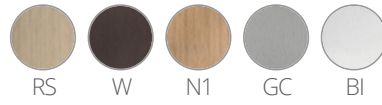

LEGS FINISHES

FABRICS (VIEW FINISHES AND MATERIALS)

FINISHES AND MATERIALS

CERTIFICATIONS

PRESS