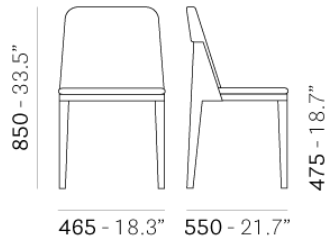

LEGS FINISHES

FABRICS (VIEW FINISHES AND MATERIALS)

FINISHES AND MATERIALS

CERTIFICATIONS

PRESS