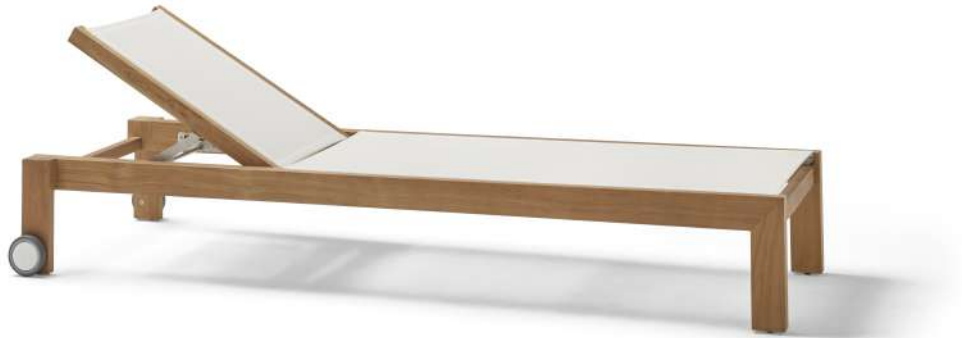

**BAY**

CHAISE  
REF.: 78495

**Materials**

Natural teak structure, upholstered in outdoor-quality Texiline.  
Stackable, reclinable backrest and with wheels.

**Dimensions**

Length x width x height: 75.5 x 197 x 82 cm./ 29.7 x 77.6 x 32.3 in.  
Seat height: 29.5 cm/ 11.6 in.  
Weight: 27.4 kg/ 60.4 lb.  
Volume: 1.46 m<sup>3</sup>

**Finish**

Natural teak

**Fabric**

Texiline 35