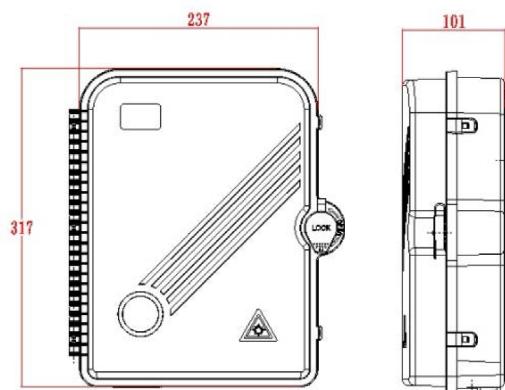

Product Specifications

Feature	Values
Surface mounted	Yes
Type of connector	SC
With couplers	Yes
Suitable for number of couplers	24
Suitable for type of fibre	Single mode
IP-rating	IP55
Ambient temperature	-40...60 °C
Width	237 mm
Height	317 mm
Depth	101 mm

Excel Enbeam IP55 Fibre Access Terminal Box with 12x SC/APC Simplex Adaptors

Item Code: 208-174

Additional specifications

Features	Values
Capacity	up to 48 Fibres using LC Duplex / 24 using SC simplex
Weight	6 kgs
Material	ABS
Colour	Grey RAL 7035
Entry Cable Diameter	10.35mm to 13.05mm
Humidity	93% at 40 Degrees C
Air Pressure	62kPa - 101kPa

Included accessories

Accessories	Quantity
Splice protectors	24
Nylon cable tie	10
sealing plugs	24
Wall fixings (sets)	1

Excel Enbeam IP55 Fibre Access Terminal Box with 12x SC/APC Simplex Adaptors

Item Code: 208-174

excel
without compromise.

Product drawing

Dimensions

317mm x 237mm x 101mm

Installation Dimensions

274mm x 206mm (187mm)

Part Number Table

Part Number	Description
208-173	Excel Enbeam IP55 Fibre Access Terminal Box Unloaded Accepts up to 24x LC Duplex or 24x SC Simplex Adaptors
208-174	Excel Enbeam IP55 Fibre Access Terminal Box with 12x SC/APC Simplex Adaptors
208-175	Excel Enbeam IP55 Fibre Access Terminal Box with 24x SC/APC Simplex Adaptors
208-176	Excel Enbeam IP55 Fibre Access Terminal Box with 12x Singlemode SC/UPC Simplex Adaptors
208-177	Excel Enbeam IP55 Fibre Access Terminal Box with 24x Singlemode SC/UPC Simplex Adaptors
208-178	Excel Enbeam IP55 Fibre Access Terminal Box with 12x OM3 SC/UPC Simplex Adaptors
208-179	Excel Enbeam IP55 Fibre Access Terminal Box with 24x OM3 SC/UPC Simplex Adaptors
208-180	Excel Enbeam IP55 Fibre Access Terminal Box with 12x OM4 SC/UPC Simplex Adaptors
208-181	Excel Enbeam IP55 Fibre Access Terminal Box with 24x OM4 SC/UPC Simplex Adaptors