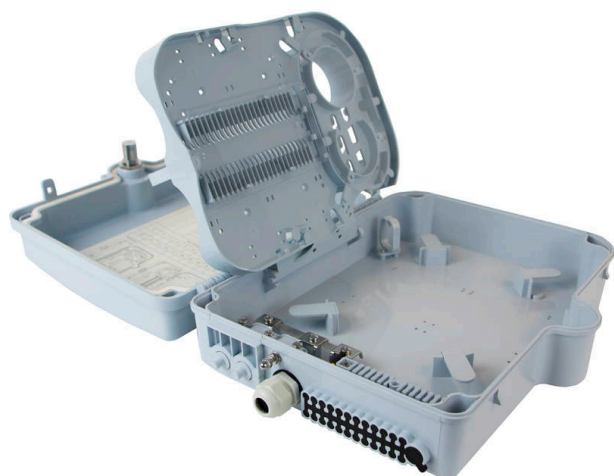

Excel Enbeam IP55 Fibre Access Terminal Box with 12x SC/APC Simplex Adaptors

Item Code: 208-174

excel
without compromise.

Buy Now From

Cable Intelligence 

✕ Designated splitter area

✕ IP55 Rated

✕ Lockable

✕ Accepts SC simplex Adaptors

✕ RoHS

✕ 25 Year system warranty

Product Overview

The Excel Enbeam IP55 Fibre Access Terminal Box has been designed to house 24 SC simplex connections within an IP55 rated housing. Suitable for internal and external applications with branch off cable entry, the hinged splice tray offers the ability to house plc splitters and up to 48 fusion splices.

Product Specifications

Feature	Values
Surface mounted	Yes
Type of connector	SC
With couplers	Yes
Suitable for number of couplers	24
Suitable for type of fibre	Single mode
IP-rating	IP55
Ambient temperature	-40...60 °C
Width	237 mm
Height	317 mm
Depth	101 mm

Excel Enbeam IP55 Fibre Access Terminal Box with 12x SC/APC Simplex Adaptors

Item Code: 208-174

Additional specifications

Features	Values
Capacity	up to 48 Fibres using LC Duplex / 24 using SC simplex
Weight	6 kgs
Material	ABS
Colour	Grey RAL 7035
Entry Cable Diameter	10.35mm to 13.05mm
Humidity	93% at 40 Degrees C
Air Pressure	62kPa - 101kPa