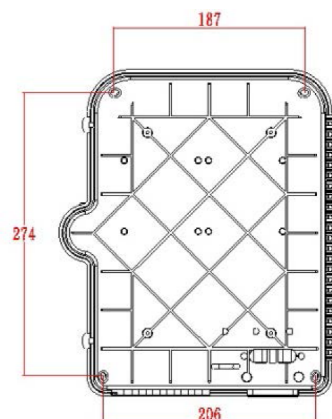

Product Specifications

Feature	Values
Surface mounted	Yes
Type of connector	SC
With couplers	Yes
Suitable for number of couplers	24
Suitable for type of fibre	Single mode
IP-rating	IP55
Ambient temperature	-40...60 °C
Width	237 mm
Height	317 mm
Depth	101 mm

Excel Enbeam IP55 Fibre Access Terminal Box with 12x SC/APC Simplex Adaptors

Item Code: 208-174

Additional specifications

Features	Values
Capacity	up to 48 Fibres using LC Duplex / 24 using SC simplex
Weight	6 kgs
Material	ABS
Colour	Grey RAL 7035
Entry Cable Diameter	10.35mm to 13.05mm
Humidity	93% at 40 Degrees C
Air Pressure	62kPa - 101kPa

excel
without compromise.

Product drawing

Dimensions

317mm x 237mm x 101mm

Installation Dimensions

274mm x 206mm (187mm)

Part Number Table

Part Number	Description
208-173	Excel Enbeam IP55 Fibre Access Terminal Box Unloaded Accepts up to 24x LC Duplex or 24x SC Simplex Adaptors
208-174	Excel Enbeam IP55 Fibre Access Terminal Box with 12x SC/APC Simplex Adaptors
208-175	Excel Enbeam IP55 Fibre Access Terminal Box with 24x SC/APC Simplex Adaptors
208-176	Excel Enbeam IP55 Fibre Access Terminal Box with 12x Singlemode SC/UPC Simplex Adaptors
208-177	Excel Enbeam IP55 Fibre Access Terminal Box with 24x Singlemode SC/UPC Simplex Adaptors
208-178	Excel Enbeam IP55 Fibre Access Terminal Box with 12x OM3 SC/UPC Simplex Adaptors
208-179	Excel Enbeam IP55 Fibre Access Terminal Box with 24x OM3 SC/UPC Simplex Adaptors
208-180	Excel Enbeam IP55 Fibre Access Terminal Box with 12x OM4 SC/UPC Simplex Adaptors
208-181	Excel Enbeam IP55 Fibre Access Terminal Box with 24x OM4 SC/UPC Simplex Adaptors