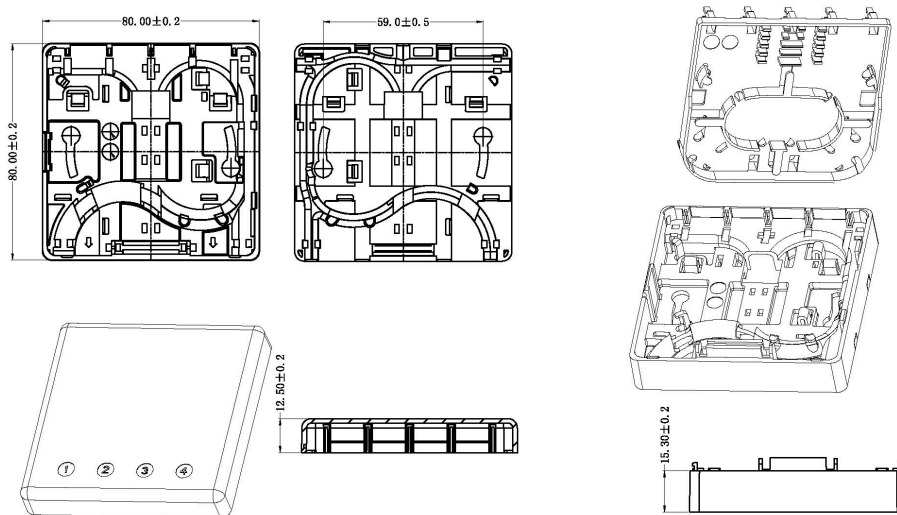

✕ Multiple cable entry points

✕ Accepts up to 4 SC Simplex adaptors

✕ Fixing hardware included

Product Overview

The Excel Encasa FTTH surface mount box has been designed for applications such as fibre to the home or fibre to the desk. This wall outlet also has an integrated DIN rail mounting position for installations requiring DIN mounting capability and comes preloaded with 4 x SC/APC adaptor.

Product Specifications

Feature	Values
Surface mounted	yes
Type of connector	SC/APC simplex
With couplers	yes
Suitable for number of couplers	4
Suitable for type of fibre	Single mode
Width	80 mm
Height	80 mm
Depth	28 mm

Excel Encasa FTTH 4 Fibre SCA Outlet Loaded with 4 x SCA Simplex Shuttered Adaptors

Item Code: 207-405

Additional specifications

Features	Values
Material	ABS plastic
Colour	White
Operating temperature	-20 to +85 °C
UL-94-V-0	Yes

Product drawings

Standards

Applicable standard	Detail
IEC 61754-1:2013	Fibre optic interconnecting devices and passive components - Fibre optic connector interfaces - Part 1: General and guidance
ISO/IEC 11801-1:2017	Information technology - Generic cabling for customer premises: Part 1 General Requirements