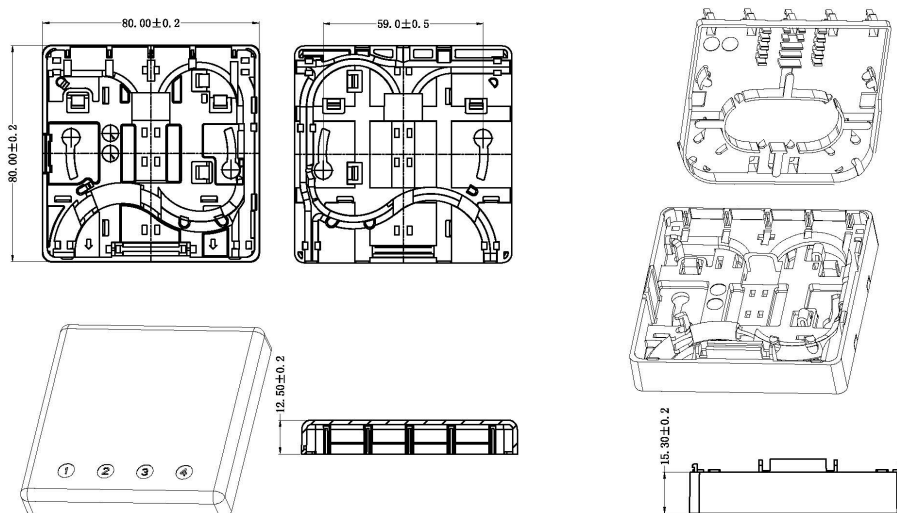

✕ Multiple cable entry points

✕ Accepts up to 4 SC Simplex adaptors

✕ Fixing hardware included

Product Overview

The Excel Encasa FTTH surface mount box has been designed for applications such as fibre to the home or fibre to the desk. This wall outlet also has an intergrated DIN rail mounting position for installations requiring DIN mounting capability.

Product Specifications

Feature	Values
Surface mounted	yes
Type of connector	SC/APC simplex
With couplers	yes
Suitable for number of couplers	4
Suitable for type of fibre	Single mode
Width	80 mm
Height	80 mm
Depth	28 mm

Excel Encasa FTTH 4 Fibre SCA Outlet with 50 m OS2 G.657.A2 4 mm Drop Cable

Item Code: 207-405-50

Additional specifications

Features	Values
Colour	White
Operating temperature	-20 to +85 °C
Cable diameter	4mm
Fibre type	9/125 G.657.A2
Core size	900µm
Reaction-to-fire class according to EN 13501-6	Cca
Smoke development class according to EN 13501-6	s1a
Euro class flaming droplets/particles according to EN 13501-6	d0
Euro class acidity according to EN 13501-6	a1
UL-94-V-0	Yes

Excel Encasa FTTH 4 Fibre SCA Outlet with 50 m OS2 G.657.A2 4 mm Drop Cable

Item Code: 207-405-50

Product drawings

Standards

Applicable standard	Detail
IEC 61754-1:2013	Fibre optic interconnecting devices and passive components - Fibre optic connector interfaces - Part 1: General and guidance
ISO/IEC 11801-1:2017	Information technology - Generic cabling for customer premises: Part 1 General Requirements
EN 50173-1:2018	Information technology. Generic cabling systems - General requirements
UL-94-V-0	Burning stops within 10 seconds after two applications of ten seconds each of a flame to a test bar. NO flaming drips are allowed.
RoHS	Compliant to the Restriction of Hazardous Substances
WFD	Compliant to Waste Framework Directive
SCIP	Compliant - Does Not Contain Substances of Concern in Products