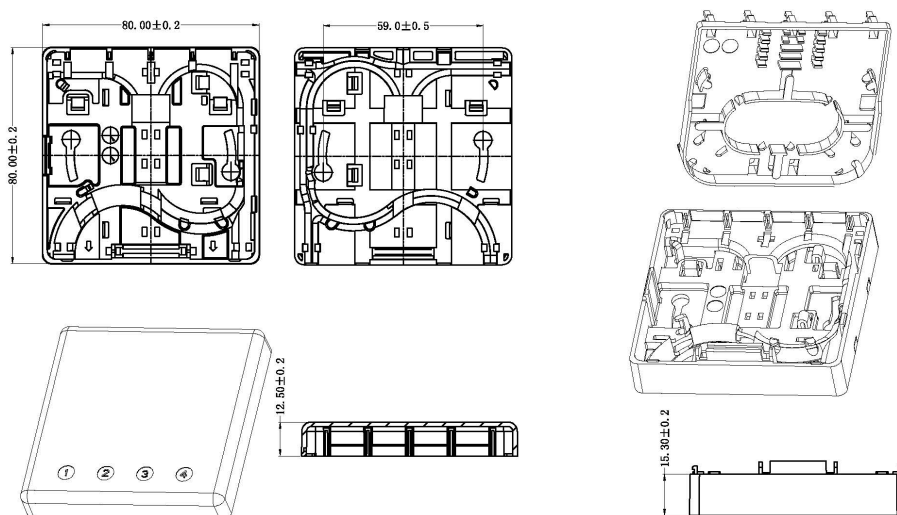

✕ Multiple cable entry points

✕ Accepts up to 4 SC Simplex adaptors

✕ Fixing hardware included

Product Overview

The Excel Encasa FTTH surface mount box has been designed for applications such as fibre to the home or fibre to the desk. This wall outlet also has an intergrated DIN rail mounting position for installations requiring DIN mounting capability.

Product Specifications

Feature	Values
Surface mounted	yes
Type of connector	SC/APC simplex
With couplers	yes
Suitable for number of couplers	4
Suitable for type of fibre	Single mode
Width	80 mm
Height	80 mm
Depth	28 mm

Excel Encasa FTTH 4 Fibre SCA Outlet with 30 m OS2 G.657.A2 4 mm Drop Cable

Item Code: 207-405-30

Additional specifications

Features	Values
Colour	White
Operating temperature	-20 to +85 °C
Cable diameter	4mm
Fibre type	9/125 G.657.A2
Core size	900µm
Reaction-to-fire class according to EN 13501-6	Cca
Smoke development class according to EN 13501-6	s1a
Euro class flaming droplets/particles according to EN 13501-6	d0
Euro class acidity according to EN 13501-6	a1
UL-94-V-0	Yes

Excel Encasa FTTH 4 Fibre SCA Outlet with 30 m OS2 G.657.A2 4 mm Drop Cable

Item Code: 207-405-30

excel
without compromise.

Product drawings

Standards

Applicable standard	Detail
IEC 61754-1:2013	Fibre optic interconnecting devices and passive components - Fibre optic connector interfaces - Part 1: General and guidance
ISO/IEC 11801-1:2017	Information technology - Generic cabling for customer premises: Part 1 General Requirements
EN 50173-1:2018	Information technology. Generic cabling systems - General requirements
UL-94-V-0	Burning stops within 10 seconds after two applications of ten seconds each of a flame to a test bar. NO flaming drips are allowed.
RoHS	Compliant to the Restriction of Hazardous Substances
WFD	Compliant to Waste Framework Directive
SCIP	Compliant - Does Not Contain Substances of Concern in Products