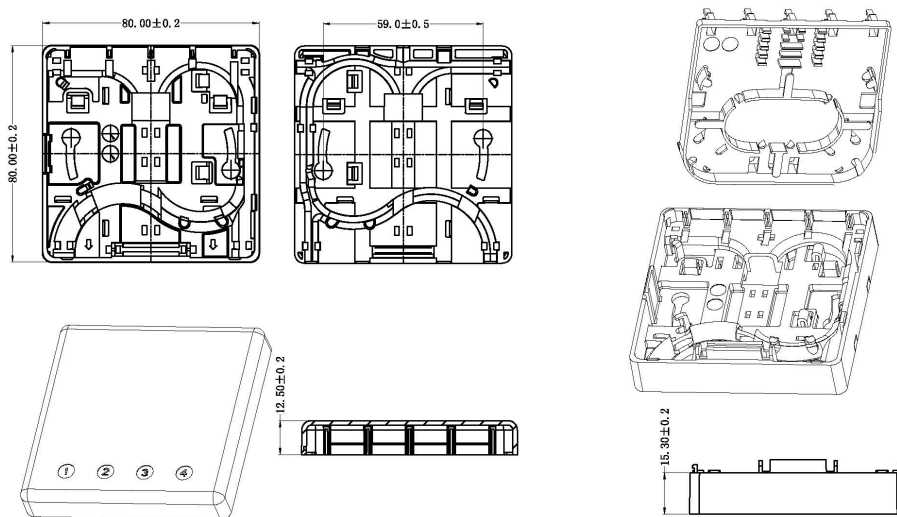

Excel Encasa FTTH 2 Fibre SCA Outlet Loaded with 2 x SCA Simplex Shuttered Adaptors

Item Code: 207-404

Additional specifications

Features	Values
Material	ABS plastic
Colour	White
Operating temperature	-20 to +85 °C
UL-94-V-0	Yes

Product drawings

Standards

Applicable standard	Detail
IEC 61754-1:2013	Fibre optic interconnecting devices and passive components - Fibre optic connector interfaces - Part 1: General and guidance
ISO/IEC 11801-1:2017	Information technology - Generic cabling for customer premises: Part 1 General Requirements