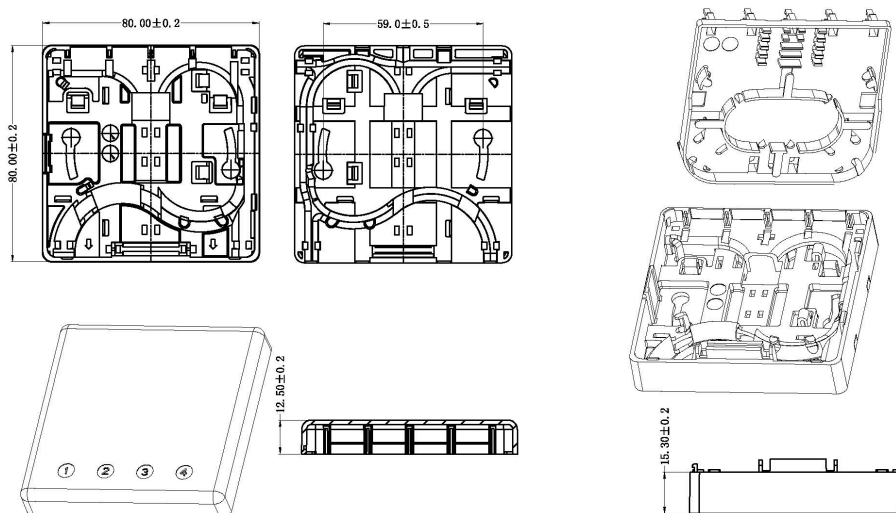

Pre-terminated with a 2 core 900 Micron Cca-s1a,d0,a1 drop cable 50 m in length terminated one end with 2 x SC/APC connectors and open at the other, allows quick installation within the customer premises.

Product Specifications

Feature	Values
Surface mounted	yes
Type of connector	SC/APC simplex
With couplers	yes
Suitable for number of couplers	2
Suitable for type of fibre	Single mode
Width	80 mm
Height	80 mm
Depth	28 mm

Excel Encasa FTTH 2 Fibre SCA Outlet with 50 m OS2 G.657.A2 4 mm Drop Cable

Item Code: 207-404-50

Additional specifications

Features	Values
Colour	White
Operating temperature	-20 to +85 °C
Cable diameter	4mm
Fibre type	9/125 G.657.A2
Core size	900µm
Reaction-to-fire class according to EN 13501-6	Cca
Smoke development class according to EN 13501-6	s1a
Euro class flaming droplets/particles according to EN 13501-6	d0
Euro class acidity according to EN 13501-6	a1
UL-94-V-0	Yes

Excel Encasa FTTH 2 Fibre SCA Outlet with 50 m OS2 G.657.A2 4 mm Drop Cable

Item Code: 207-404-50

Product drawings

Standards

Applicable standard	Detail
IEC 61754-1:2013	Fibre optic interconnecting devices and passive components - Fibre optic connector interfaces - Part 1: General and guidance
ISO/IEC 11801-1:2017	Information technology - Generic cabling for customer premises: Part 1 General Requirements
EN 50173-1:2018	Information technology. Generic cabling systems - General requirements
UL-94-V-0	Burning stops within 10 seconds after two applications of ten seconds each of a flame to a test bar. NO flaming drips are allowed.
RoHS	Compliant to the Restriction of Hazardous Substances
WFD	Compliant to Waste Framework Directive
SCIP	Compliant - Does Not Contain Substances of Concern in Products