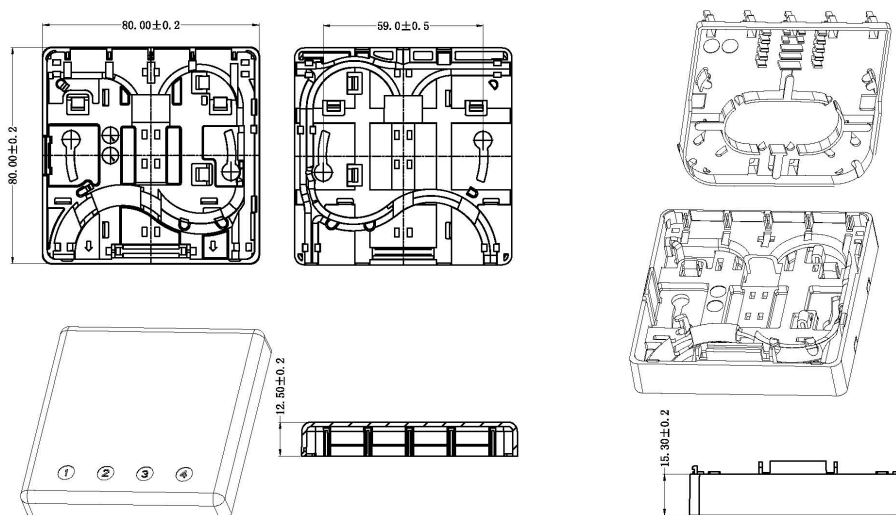

## Product Specifications

Feature	Values
Surface mounted	yes
Type of connector	SC/APC simplex
With couplers	yes
Suitable for number of couplers	2
Suitable for type of fibre	Single mode
Width	80 mm
Height	80 mm
Depth	28 mm

## Additional specifications

Features	Values
Colour	White
Operating temperature	-20 to +85 °C
Cable diameter	4mm
Fibre type	9/125 G.657.A2
Core size	900µm
Reaction-to-fire class according to EN 13501-6	Cca
Smoke development class according to EN 13501-6	s1a
Euro class flaming droplets/particles according to EN 13501-6	d0
Euro class acidity according to EN 13501-6	a1
UL-94-V-0	Yes

# Excel Encasa FTTH 2 Fibre SCA Outlet with 30 m OS2 G.657.A2 4 mm Drop Cable

Item Code: 207-404-30

**excel**  
without compromise.

## Product drawings