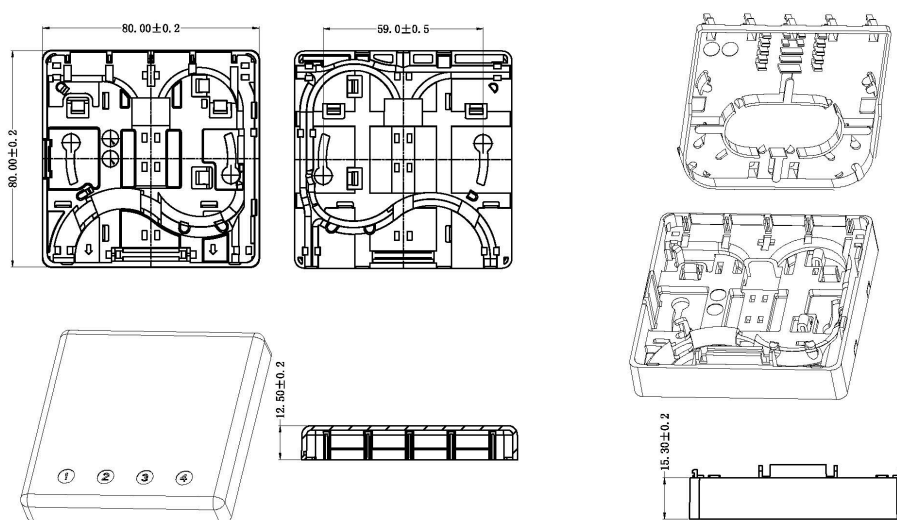

Excel Encasa FTTH 1 Fibre SCA Outlet Loaded with 1 x SCA Simplex Shuttered Adaptors

Item Code: 207-403

Additional specifications

Features	Values
Material	ABS plastic
Colour	White
Operating temperature	-20 to +85 °C
UL-94-V-0	Yes

Product drawings

Standards

Applicable standard	Detail
IEC 61754-1:2013	Fibre optic interconnecting devices and passive components - Fibre optic connector interfaces - Part 1: General and guidance
ISO/IEC 11801-1:2017	Information technology - Generic cabling for customer premises: Part 1 General Requirements