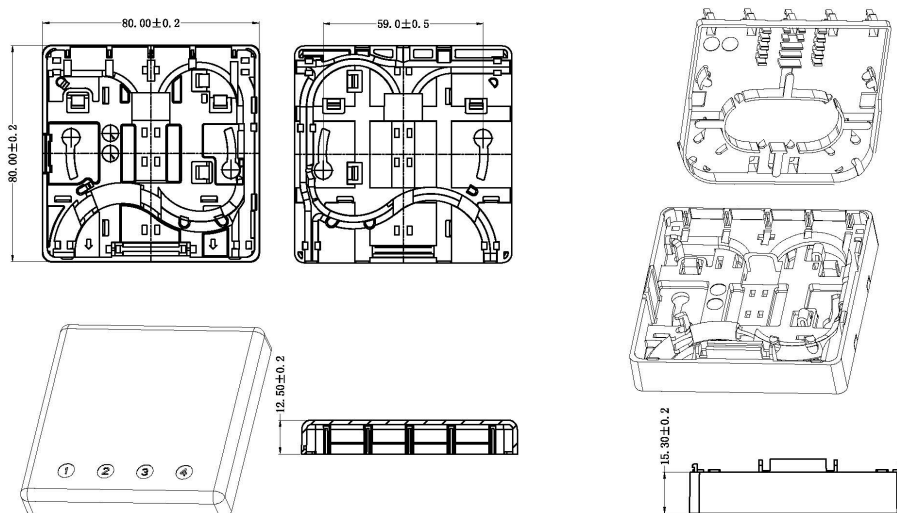

✕ Multiple cable entry points

✕ Accepts up to 4 SC Simplex adaptors

✕ Fixing hardware included

Product Overview

The Excel Encasa FTTH surface mount box has been designed for applications such as fibre to the home or fibre to the desk. This wall outlet also has an intergrated DIN rail mounting position for installations requiring DIN mounting capability.

Product Specifications

Feature	Values
Surface mounted	yes
Type of connector	SC/APC simplex
With couplers	yes
Suitable for number of couplers	1
Suitable for type of fibre	Single mode
Width	80 mm
Height	80 mm
Depth	28 mm

Excel Encasa FTTH 1 Fibre SCA Outlet with 50 m OS2 G.657.A2 4 mm Drop Cable

Item Code: 207-403-50

Additional specifications

Features	Values
Colour	White
Operating temperature	-20 to +85 °C
Cable diameter	4mm
Fibre type	9/125 G.657.A2
Core size	900µm
Reaction-to-fire class according to EN 13501-6	Cca
Smoke development class according to EN 13501-6	s1a
Euro class flaming droplets/particles according to EN 13501-6	d0
Euro class acidity according to EN 13501-6	a1
UL-94-V-0	Yes

Excel Encasa FTTH 1 Fibre SCA Outlet with 50 m OS2 G.657.A2 4 mm Drop Cable

Item Code: 207-403-50

Product drawings

Standards

Applicable standard	Detail
IEC 61754-1:2013	Fibre optic interconnecting devices and passive components - Fibre optic connector interfaces - Part 1: General and guidance
ISO/IEC 11801-1:2017	Information technology - Generic cabling for customer premises: Part 1 General Requirements
EN 50173-1:2018	Information technology. Generic cabling systems - General requirements
UL-94-V-0	Burning stops within 10 seconds after two applications of ten seconds each of a flame to a test bar. NO flaming drips are allowed.
RoHS	Compliant to the Restriction of Hazardous Substances
WFD	Compliant to Waste Framework Directive
SCIP	Compliant - Does Not Contain Substances of Concern in Products