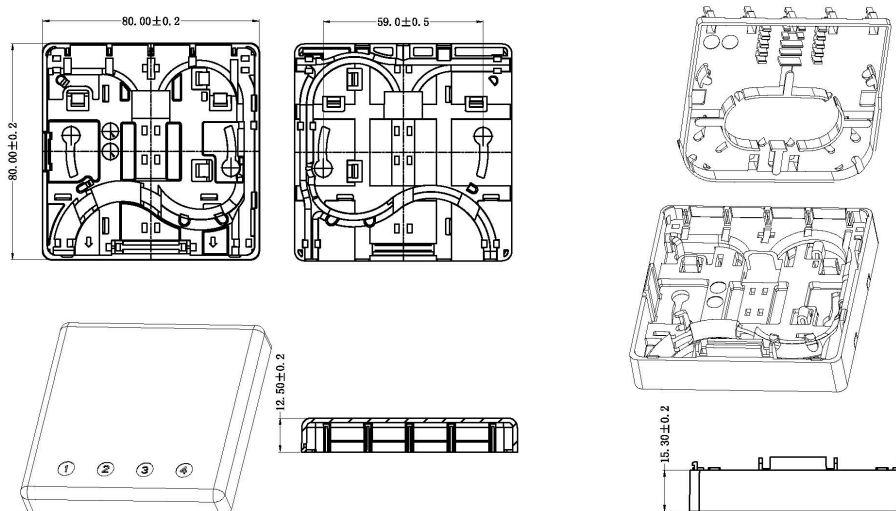

✕ Multiple cable entry points

✕ Accepts up to 4 SC Simplex adaptors

✕ Fixing hardware included

Product Overview

The Excel Encasa FTTH surface mount box has been designed for applications such as fibre to the home or fibre to the desk. This wall outlet also has an intergrated DIN rail mounting position for installations requiring DIN mounting capability.

Product Specifications

Feature	Values
Surface mounted	yes
Type of connector	SC/APC simplex
With couplers	yes
Suitable for number of couplers	1
Suitable for type of fibre	Single mode
Width	80 mm
Height	80 mm
Depth	28 mm

Excel Encasa FTTH 1 Fibre SCA Outlet with 30 m OS2 G.657.A2 4 mm Drop Cable

Item Code: 207-403-30

Additional specifications

Features	Values
Colour	White
Operating temperature	-20 to +85 °C
Cable diameter	4mm
Fibre type	9/125 G.657.A2
Core size	900µm
Reaction-to-fire class according to EN 13501-6	Cca
Smoke development class according to EN 13501-6	s1a
Euro class flaming droplets/particles according to EN 13501-6	d0
Euro class acidity according to EN 13501-6	a1
UL-94-V-0	Yes

Excel Encasa FTTH 1 Fibre SCA Outlet with 30 m OS2 G.657.A2 4 mm Drop Cable

Item Code: 207-403-30

Product drawings

Standards

Applicable standard	Detail
IEC 61754-1:2013	Fibre optic interconnecting devices and passive components - Fibre optic connector interfaces - Part 1: General and guidance
ISO/IEC 11801-1:2017	Information technology - Generic cabling for customer premises: Part 1 General Requirements
EN 50173-1:2018	Information technology. Generic cabling systems - General requirements
UL-94-V-0	Burning stops within 10 seconds after two applications of ten seconds each of a flame to a test bar. NO flaming drips are allowed.
RoHS	Compliant to the Restriction of Hazardous Substances
WFD	Compliant to Waste Framework Directive
SCIP	Compliant - Does Not Contain Substances of Concern in Products