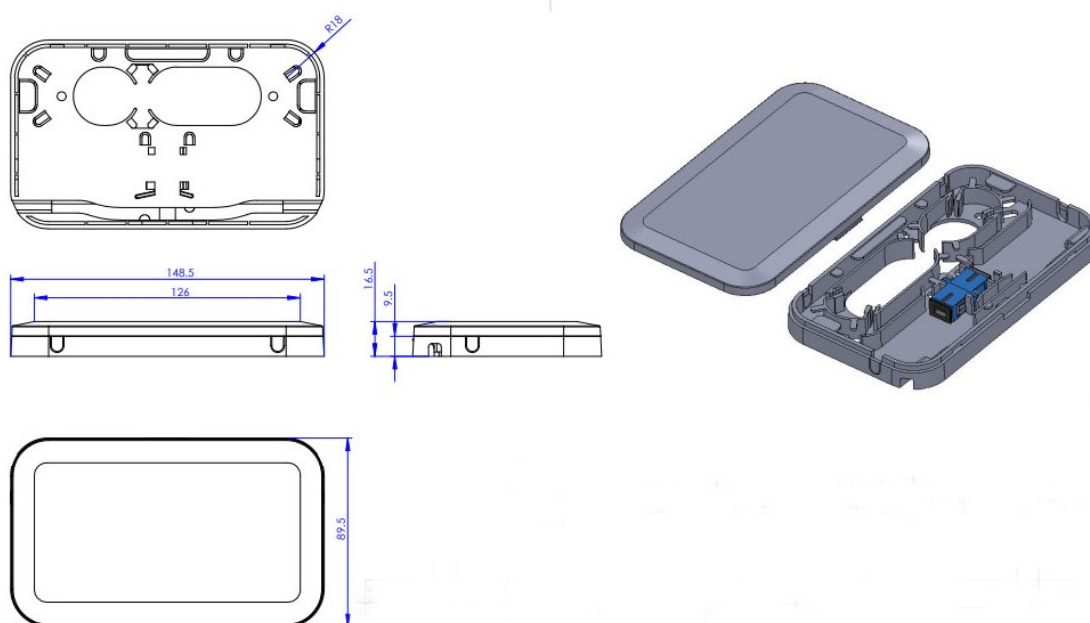

Excel Encasa Internal Point of Entry Box Loaded 1x SC/APC SX Adaptor SC/APC SM Pigtail 1 m

Item Code: 207-201

Additional specifications

Features	Values
Splicing capacity	2
Material	ABS
Colour	White
Operation temperature	-20 to +85 °C

Product drawings

Included accessories

Accessories	Quantity
Splice protectors	1
Wall fixings	1 Set